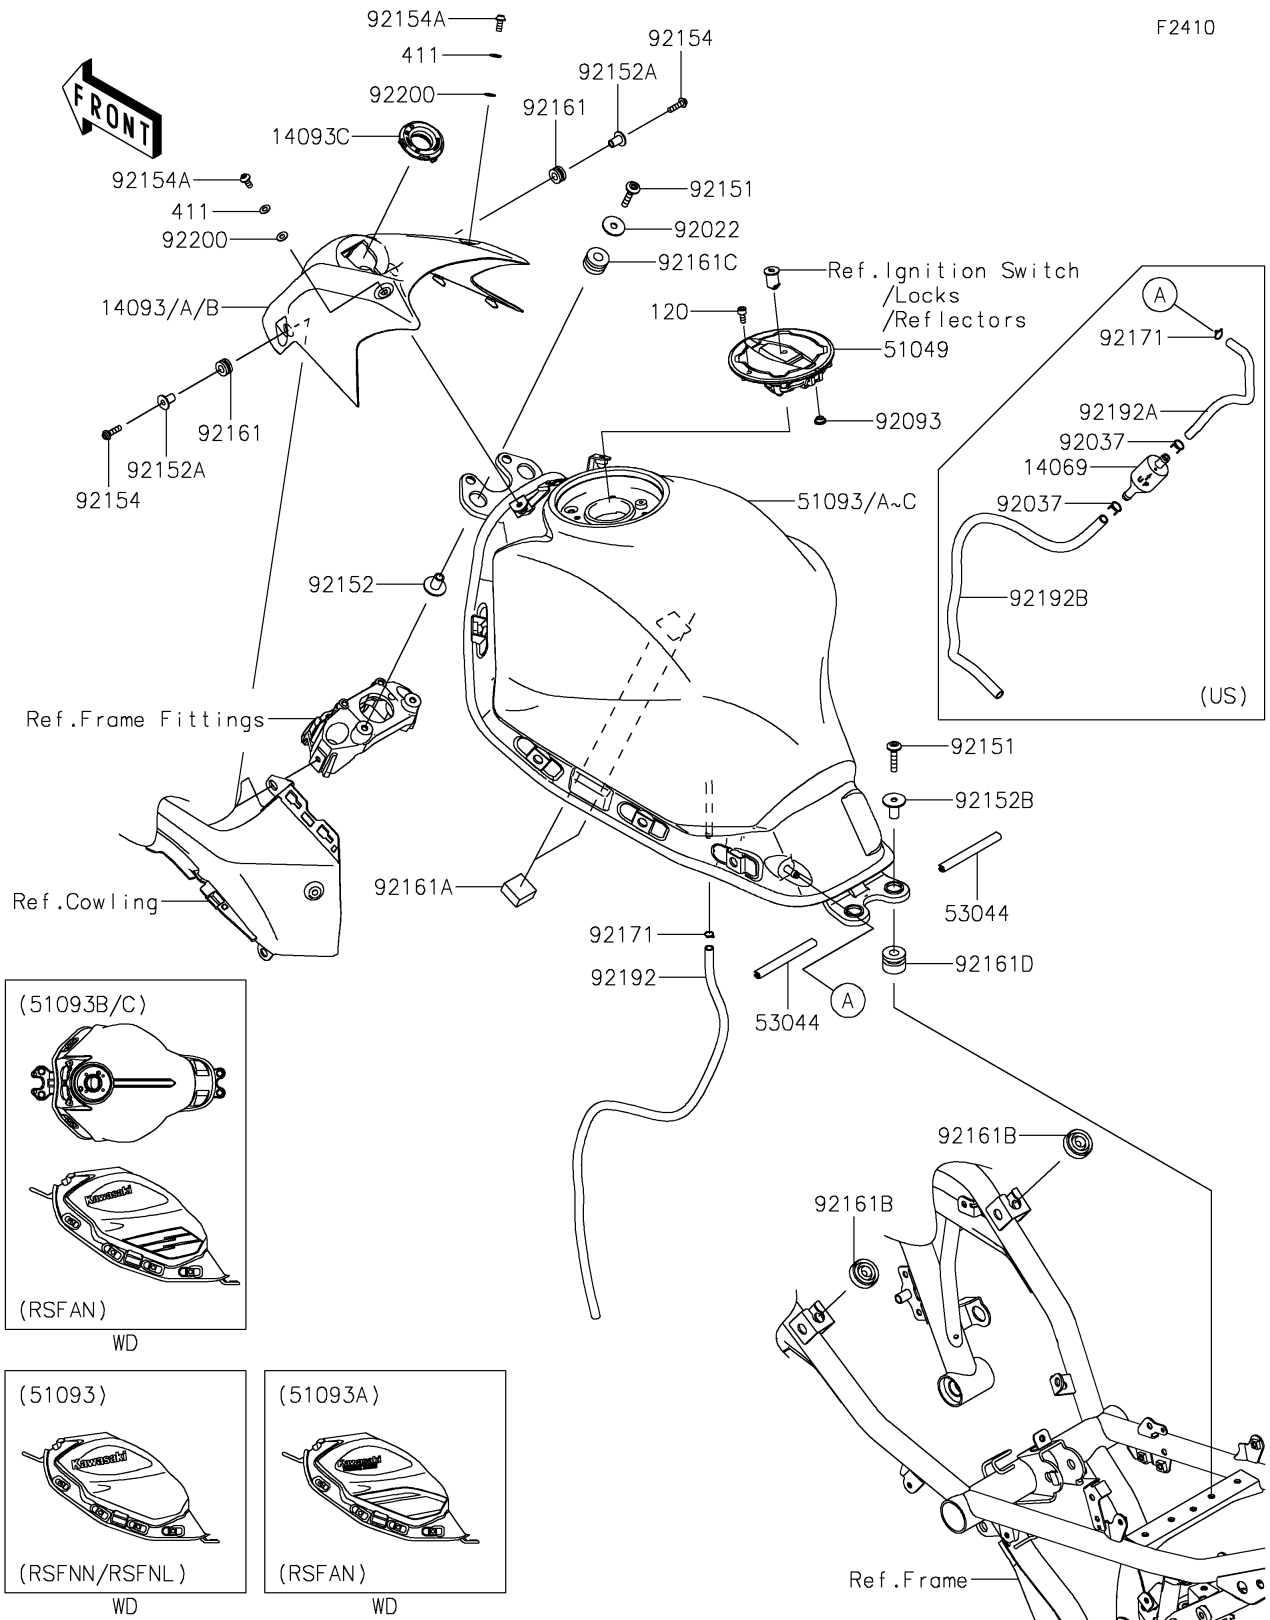

# 2025 Ninja 650 PARTS DIAGRAM

## Fuel Tank

## 2025 Ninja 650 PARTS LIST

### Fuel Tank

ITEM NAME	PART NUMBER	QUANTITY
COVER,TANK,M.F.S.BLACK (Ref # 14093A)	14093-0483-739	1
COVER,IGNITION SW. (Ref # 14093C)	14093-0952	1
CAP-TANK,FUEL (Ref # 51049)	51049-0756	1
TANK-COMP-FUEL,M.S.BLACK (Ref # 51093)	51093-5449-660	1
TRIM,L=85 (Ref # 53044)	53044-0556	2
WASHER,7X24X1.6 (Ref # 92022)	92022-228	2
SEAL,FUEL TANK CAP (Ref # 92093)	92093-1030	1
BOLT,SOCKET,6X30 (Ref # 92151)	92151-1605	4
COLLAR,6.5X10X17.6 (Ref # 92152)	92152-1655	2
COLLAR,5.6X16X14.2 (Ref # 92152A)	92152-2229	2
COLLAR,6.5X10X21.1 (Ref # 92152B)	92152-2325	2
BOLT,SOCKET,5X20 (Ref # 92154)	92154-0210	2
BOLT,SOCKET,5X12 (Ref # 92154A)	92154-1421	2
DAMPER,8X16X8.6 (Ref # 92161)	92161-0685	2
DAMPER,T=13 (Ref # 92161A)	92161-0792	2
DAMPER,14X30X10 (Ref # 92161B)	92161-1368	2
DAMPER,10X24X15 (Ref # 92161C)	92161-1482	2
DAMPER,10X24X19 (Ref # 92161D)	92161-1929	2
TUBE,6X9X620 (Ref # 92192)	92192-1085	1
WASHER,NYLON,5.3X11.5X0.5 (Ref # 92200)	92200-0006	2
BOLT-SOCKET,5X12 (Ref # 120)	120CA0512	4
WASHER-PLAIN,5MM (Ref # 411)	411AA0500	2