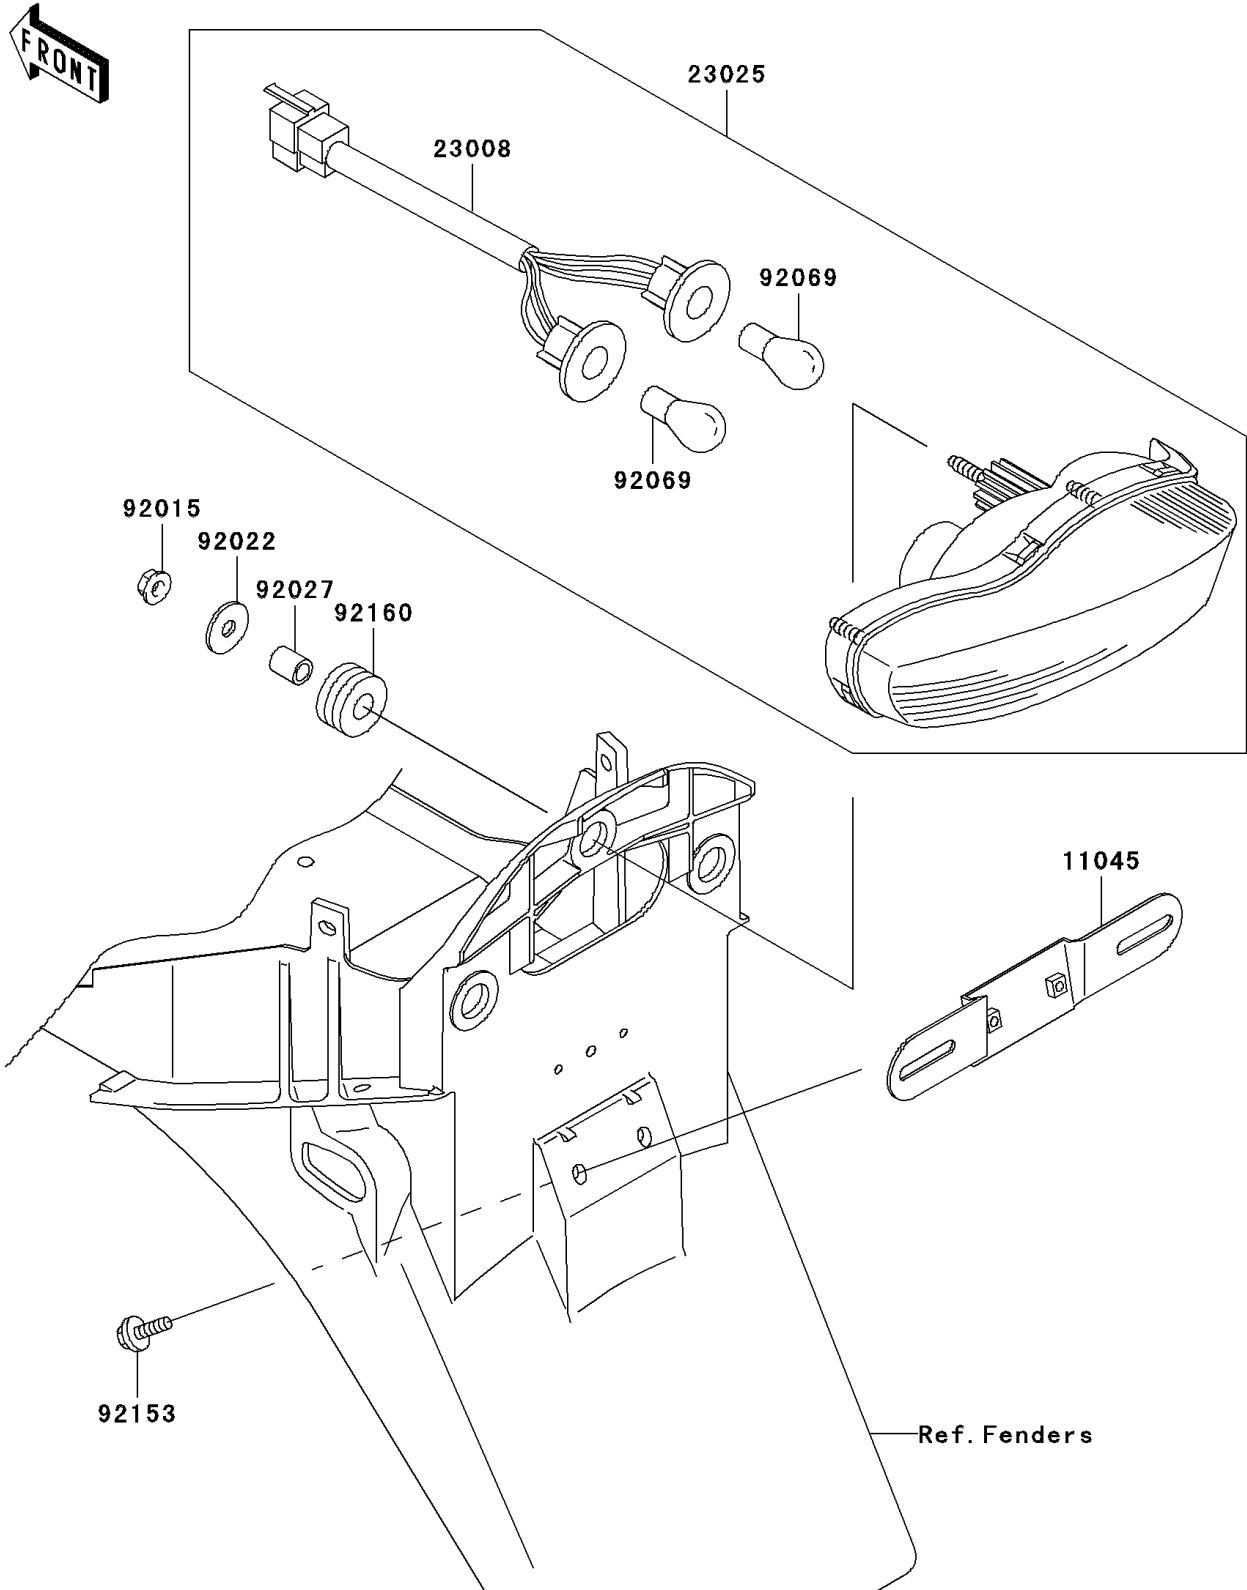

2005 Ninja® ZX™-12R PARTS DIAGRAM

Taillight(s)

F2720

2005 Ninja® ZX™ -12R PARTS LIST

Taillight(s)

ITEM NAME	PART NUMBER	QUANTITY
BRACKET,LICENSE (Ref # 11045)	11045-1387	1
SOCKET-ASSY,TAIL LAMP (Ref # 23008)	23008-1364	1
LAMP-TAIL (Ref # 23025)	23025-1290	1
NUT,FLANGED,6MM (Ref # 92015)	92015-1367	3
WASHER,6.5X20X1.6 (Ref # 92022)	92022-1557	3
COLLAR,6.8X10X12 (Ref # 92027)	92027-162	3
BULB,12V 21/5W (Ref # 92069)	92069-063	2
BOLT,6X16 (Ref # 92153)	92153-0684	2
DAMPER (Ref # 92160)	92160-1162	3