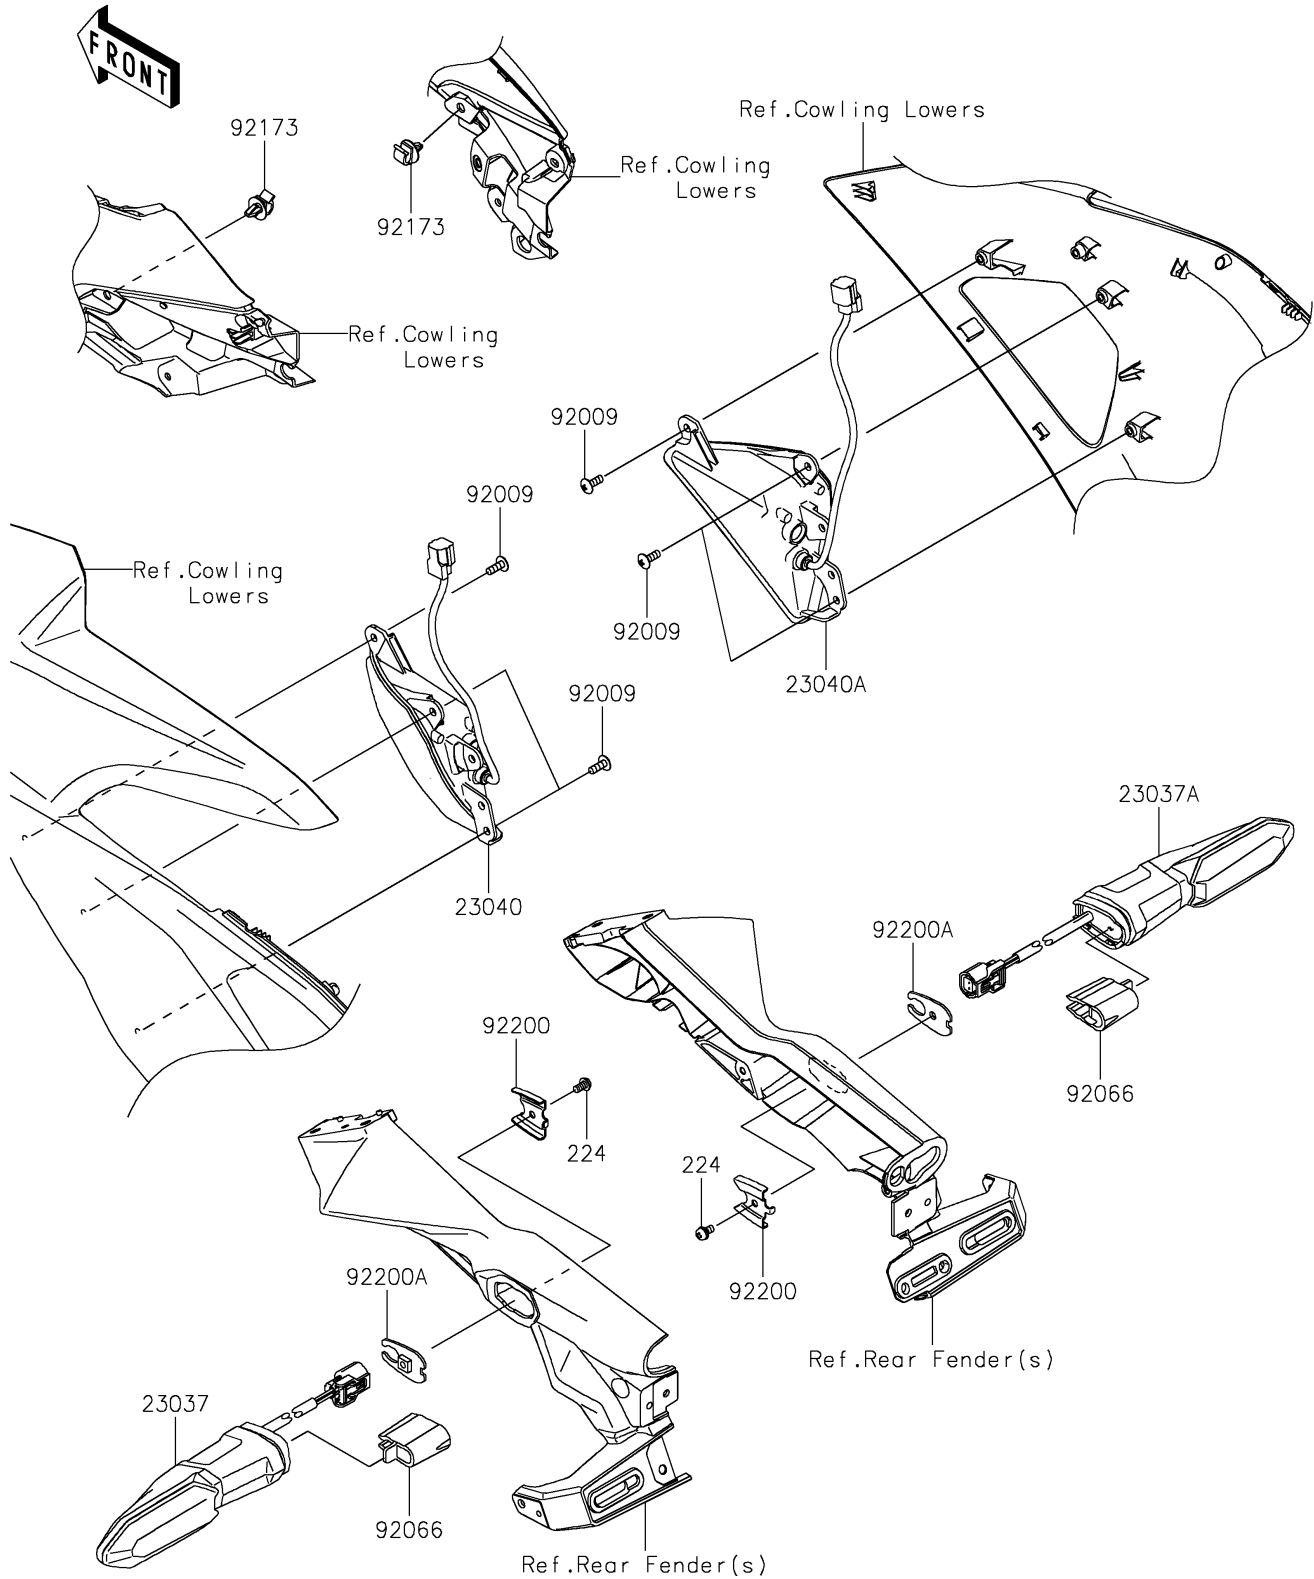

2025 NINJA® 650 PARTS DIAGRAM

Turn Signals

F2730

2025 NINJA® 650 PARTS LIST

Turn Signals

ITEM NAME	PART NUMBER	QUANTITY
LAMP-ASSY-SIGNAL,LED,LH (Ref # 23037)	23037-0561	1
LAMP-ASSY-SIGNAL,LED,RH (Ref # 23037A)	23037-0562	1
LAMP-SIGNAL,LED,FR,LH (Ref # 23040)	23040-0157	1
LAMP-SIGNAL,LED,FR,RH (Ref # 23040A)	23040-0158	1
SCREW,TAPPING,5X14 (Ref # 92009)	92009-1197	6
PLUG,SIGNAL LAMP (Ref # 92066)	92066-0919	2
CLAMP,CABLE CLIP (Ref # 92173)	92173-1022	2
WASHER (Ref # 92200)	92200-0855	2
WASHER,SIGNAL LAMP (Ref # 92200A)	92200-2294	2
SCREW-PAN-WP-CROS,4X8 (Ref # 224)	224AB0408	2