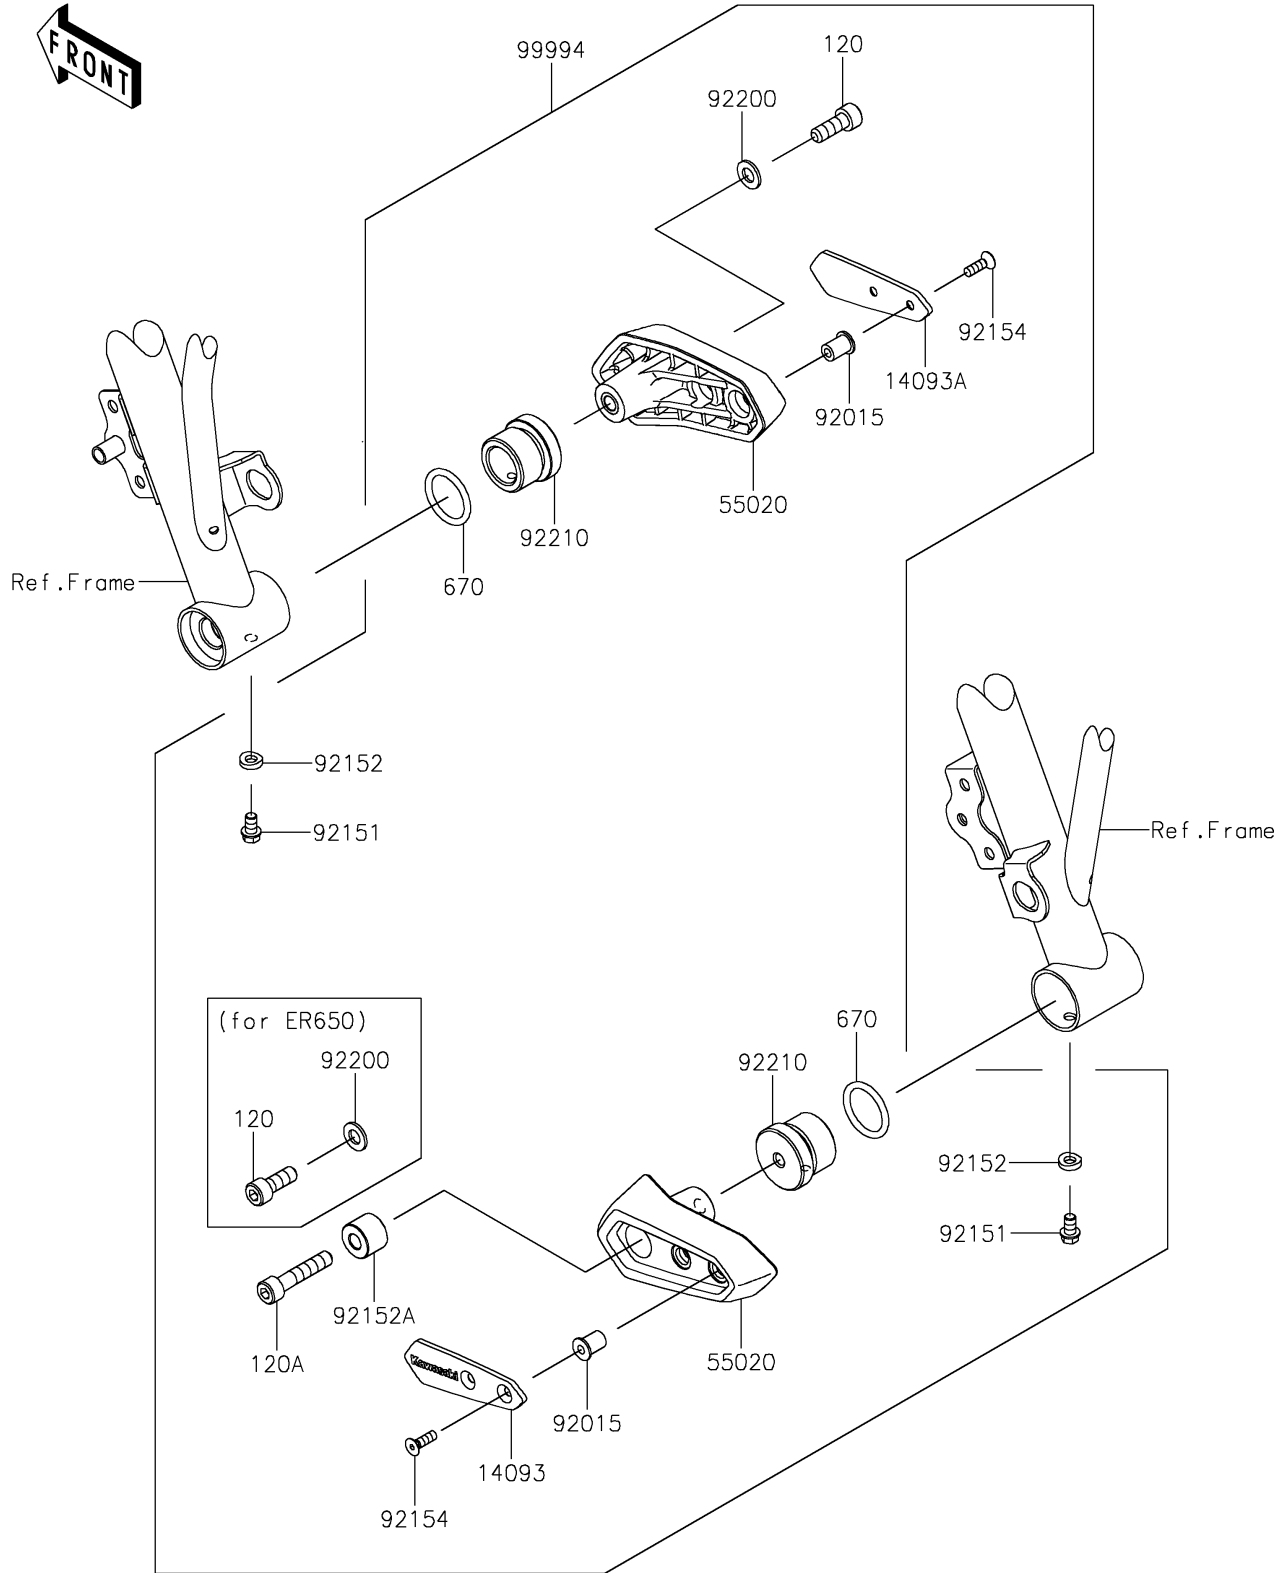

2025 Ninja 650 PARTS DIAGRAM

Accessory(Frame Slider)

F2910A

2025 Ninja 650 PARTS LIST

Accessory(Frame Slider)

ITEM NAME	PART NUMBER	QUANTITY
COVER,SLIDER,LH (Ref # 14093)	14093-0350	1
COVER,SLIDER,RH (Ref # 14093A)	14093-0351	1
GUARD (Ref # 55020)	55020-1997	2
NUT,WELL,5MM (Ref # 92015)	92015-1757	4
BOLT,6X10 (Ref # 92151)	92151-1277	2
COLLAR,6.3X12 (Ref # 92152)	92152-2236	2
COLLAR,8.3X20X15 (Ref # 92152A)	92152-2237	1
BOLT,SOCKET,5X16 (Ref # 92154)	92154-1014	4
WASHER,8.4X16X1.6 (Ref # 92200)	92200-0807	2
NUT (Ref # 92210)	92210-1505	2
KIT-ACCESSORY,FRAME SLIDER (Ref # 99994)	99994-0797	1
BOLT-SOCKET,8X22 (Ref # 120)	120CA0822	2
BOLT-SOCKET,8X40 (Ref # 120A)	120CA0840	1
O RING,26MM (Ref # 670)	670B3026	2