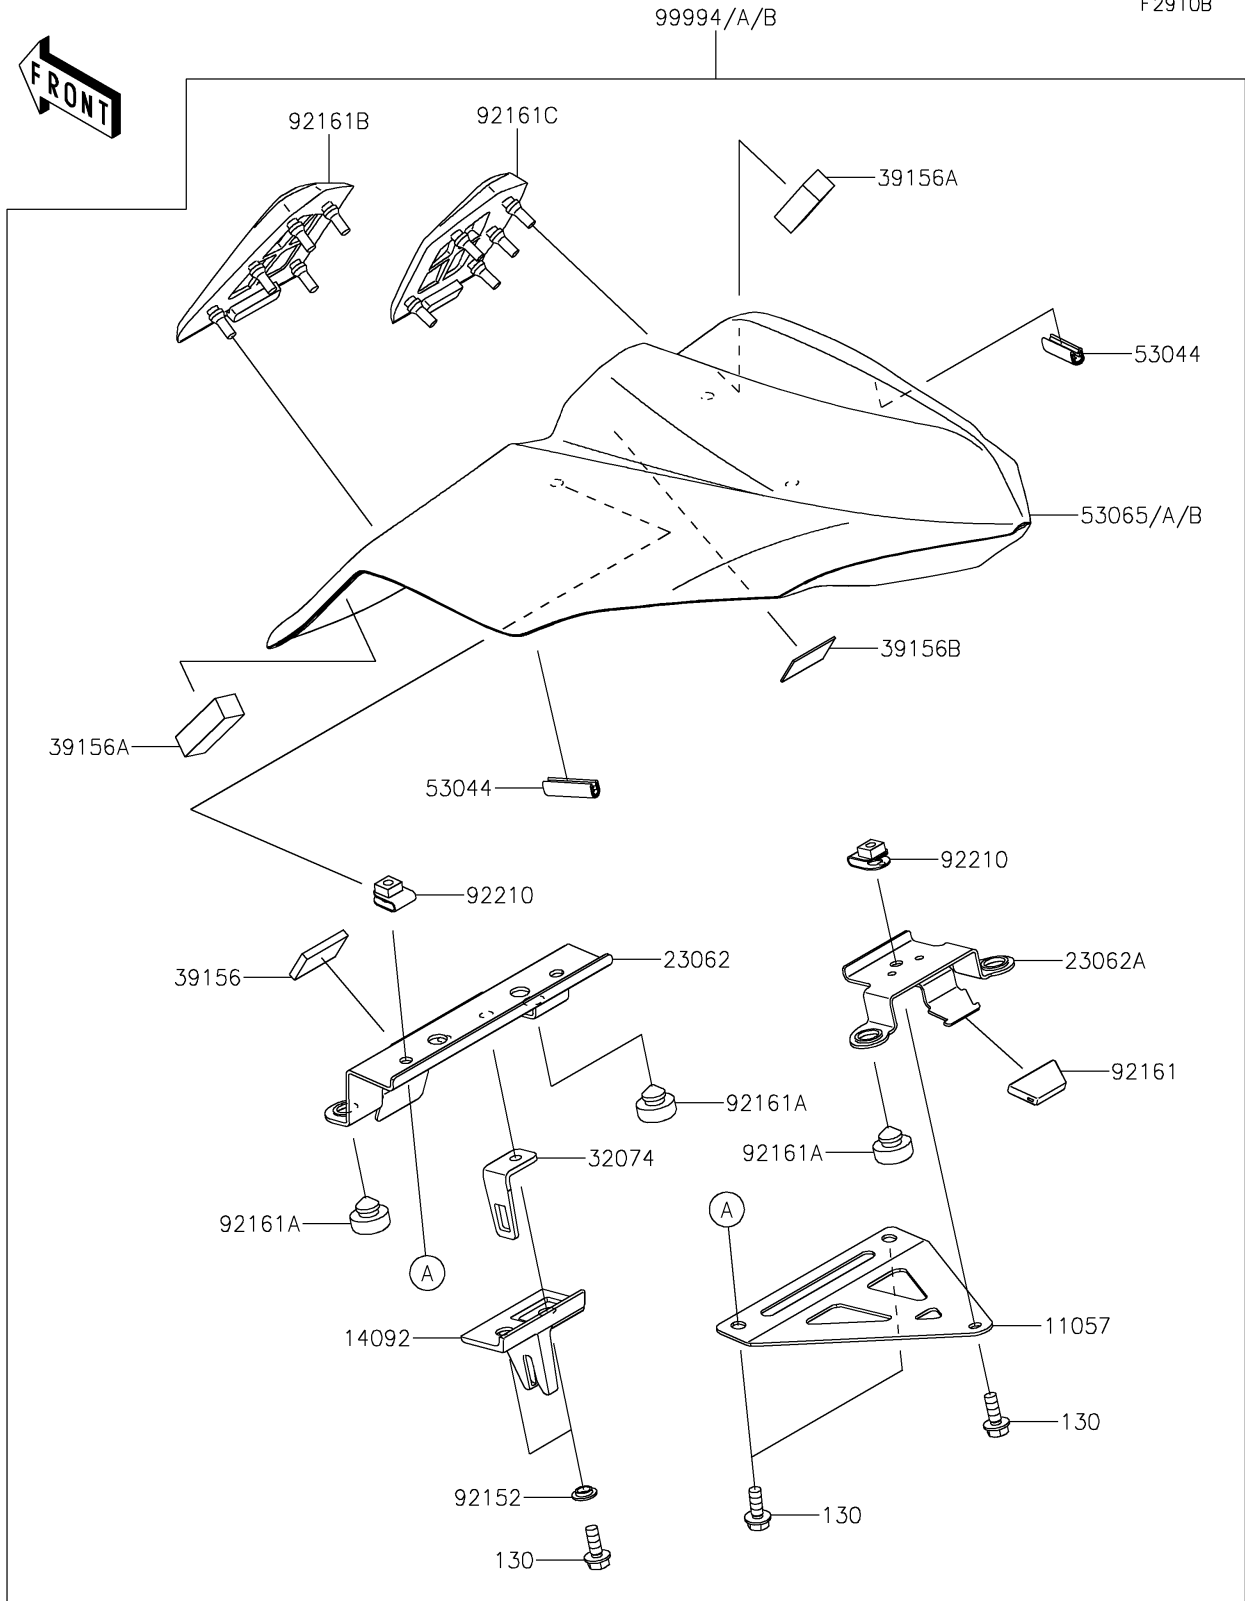

2025 NINJA® 650 PARTS DIAGRAM

Accessory(Pillion Seat Cover)

F2910B

2025 NINJA® 650 PARTS LIST

Accessory(Pillion Seat Cover)

ITEM NAME	PART NUMBER	QUANTITY
BRACKET,SEAT COVER (Ref # 11057)	11057-0808	1
COVER (Ref # 14092)	14092-0248	1
BRACKET-COMP (Ref # 23062)	23062-0907	1
BRACKET-COMP (Ref # 23062A)	23062-0914	1
BRACKET-LOCK (Ref # 32074)	32074-0017	1
PAD,20X30X4 (Ref # 39156)	39156-0705	1
PAD,13X43X12 (Ref # 39156A)	39156-0978	2
PAD,20X30X1 (Ref # 39156B)	39156-2199	1
TRIM,L=30 (Ref # 53044)	53044-0001	2
COVER SEAT,M.S.BLACK (Ref # 53065A)	53065-0039-660	1
COLLAR (Ref # 92152)	92152-0250	2
DAMPER (Ref # 92161)	92161-0629	1
DAMPER,10X20X8 (Ref # 92161A)	92161-0855	4
DAMPER,COVER SEAT,LH (Ref # 92161B)	92161-1855	1
DAMPER,COVER SEAT,RH (Ref # 92161C)	92161-1856	1
NUT,6MM (Ref # 92210)	92210-0277	3
PILLION SEAT COVER,M.S.BLK (Ref # 99994A)	99994-0796-660	1
BOLT-FLANGED,6X16 (Ref # 130)	130BA0616	5