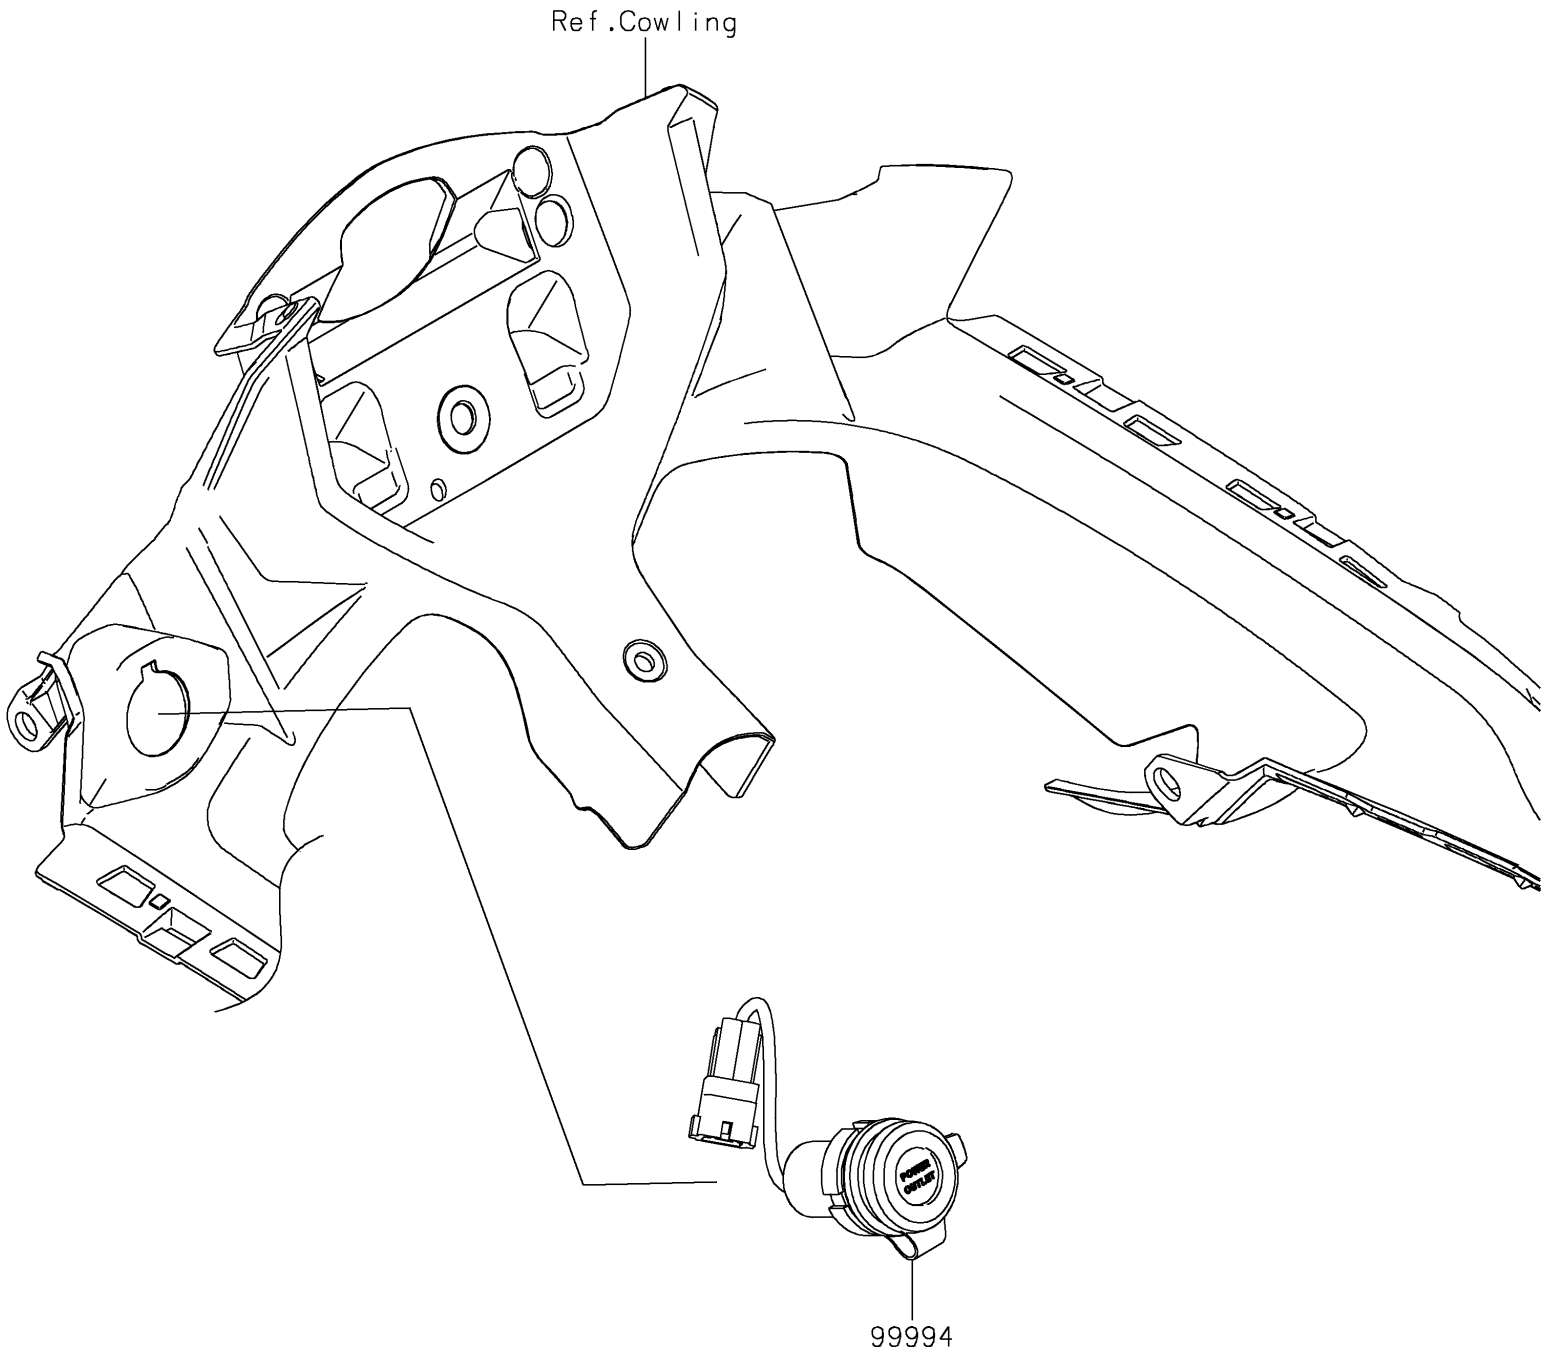

2025 Ninja 650 PARTS DIAGRAM

Accessory(DC Output)

F2910J

2025 Ninja 650 PARTS LIST

Accessory(DC Output)

ITEM NAME	PART NUMBER	QUANTITY
DC OUTPUT(12V SOCKET) (Ref # 99994)	99994-1373	1