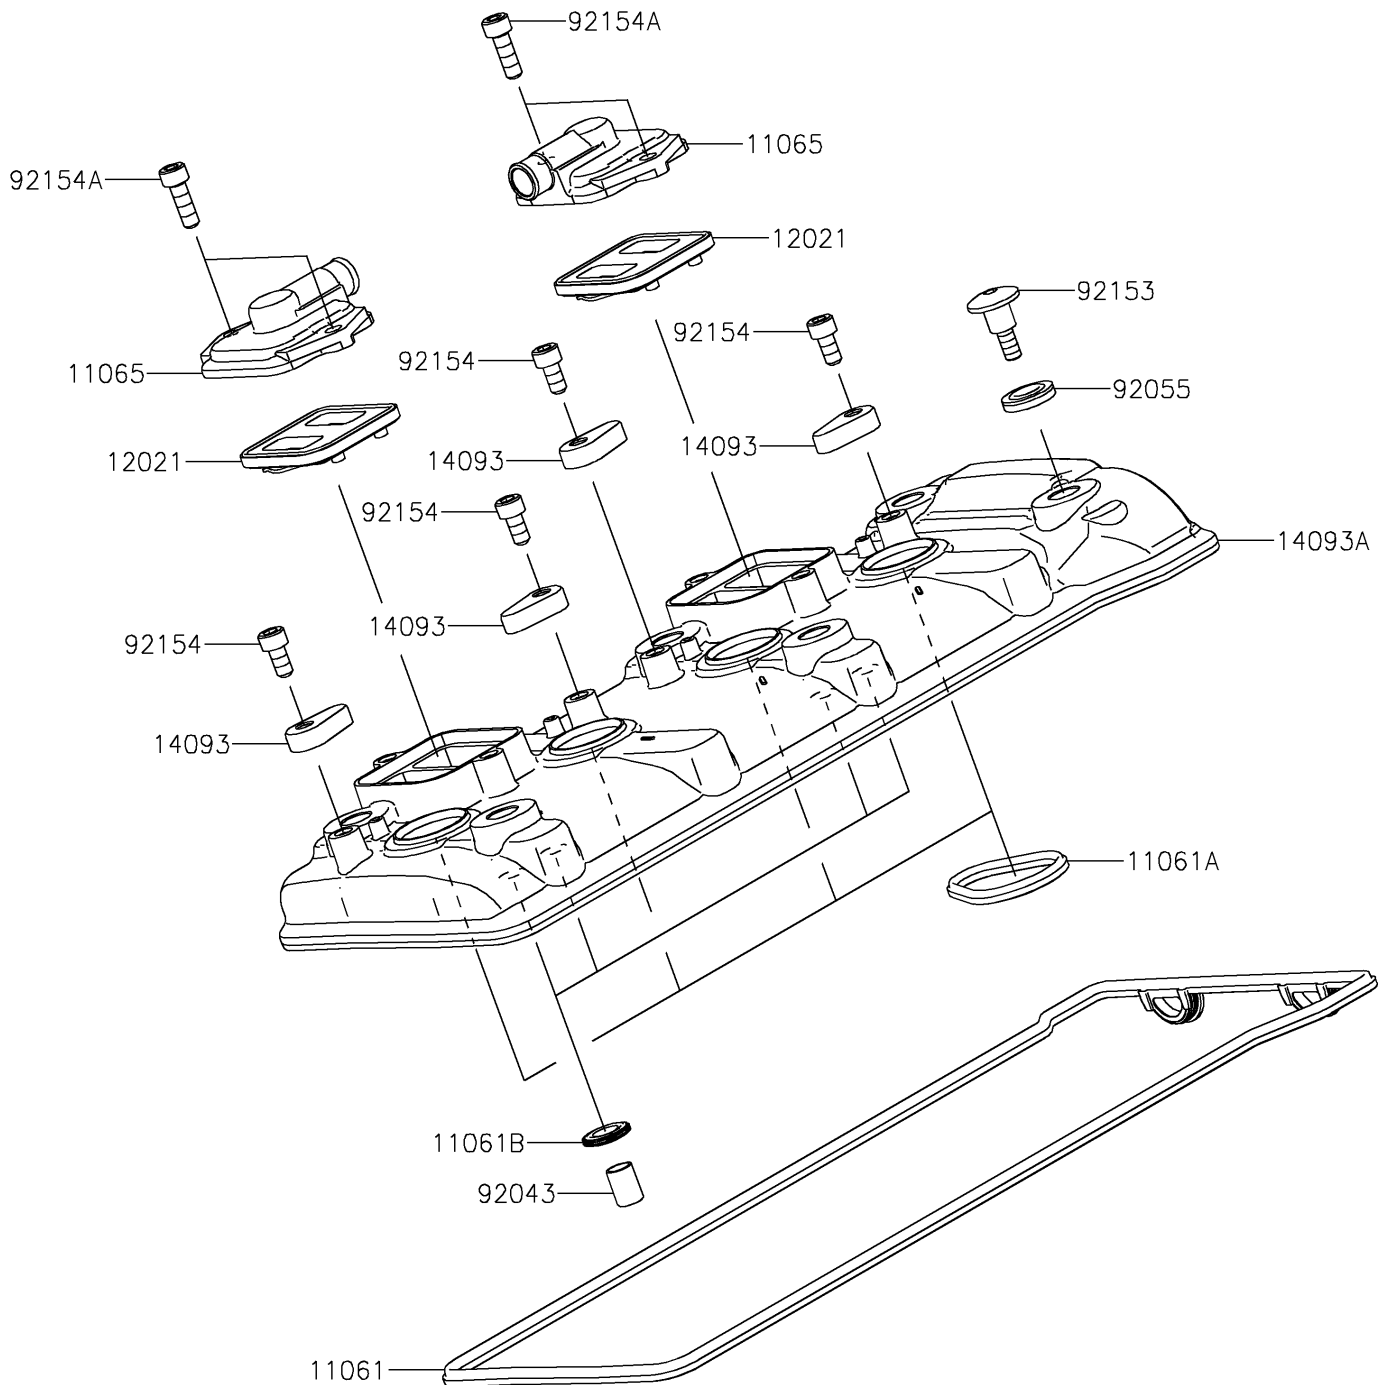

2025 Ninja ZX-10R ABS PARTS DIAGRAM

Cylinder Head Cover

E1112

2025 Ninja ZX-10R ABS PARTS LIST

Cylinder Head Cover

ITEM NAME	PART NUMBER	QUANTITY
GASKET,HEAD COVER (Ref # 11061)	11061-1290	1
GASKET,PLUG HOLE (Ref # 11061A)	11061-1291	4
GASKET (Ref # 11061B)	11061-1292	4
CAP (Ref # 11065)	11065-0360	2
VALVE-ASSY-REED (Ref # 12021)	12021-0021	2
COVER (Ref # 14093)	14093-0770	4
COVER,HEAD (Ref # 14093A)	14093-1092	1
PIN,DOWEL,10X14 (Ref # 92043)	92043-1037	4
RING-O (Ref # 92055)	92055-0785	6
BOLT,SOCKET,6X22.5 (Ref # 92153)	92153-1779	6
BOLT,SOCKET,6X12 (Ref # 92154)	92154-1820	4
BOLT,SOCKET,6X18 (Ref # 92154A)	92154-1832	4