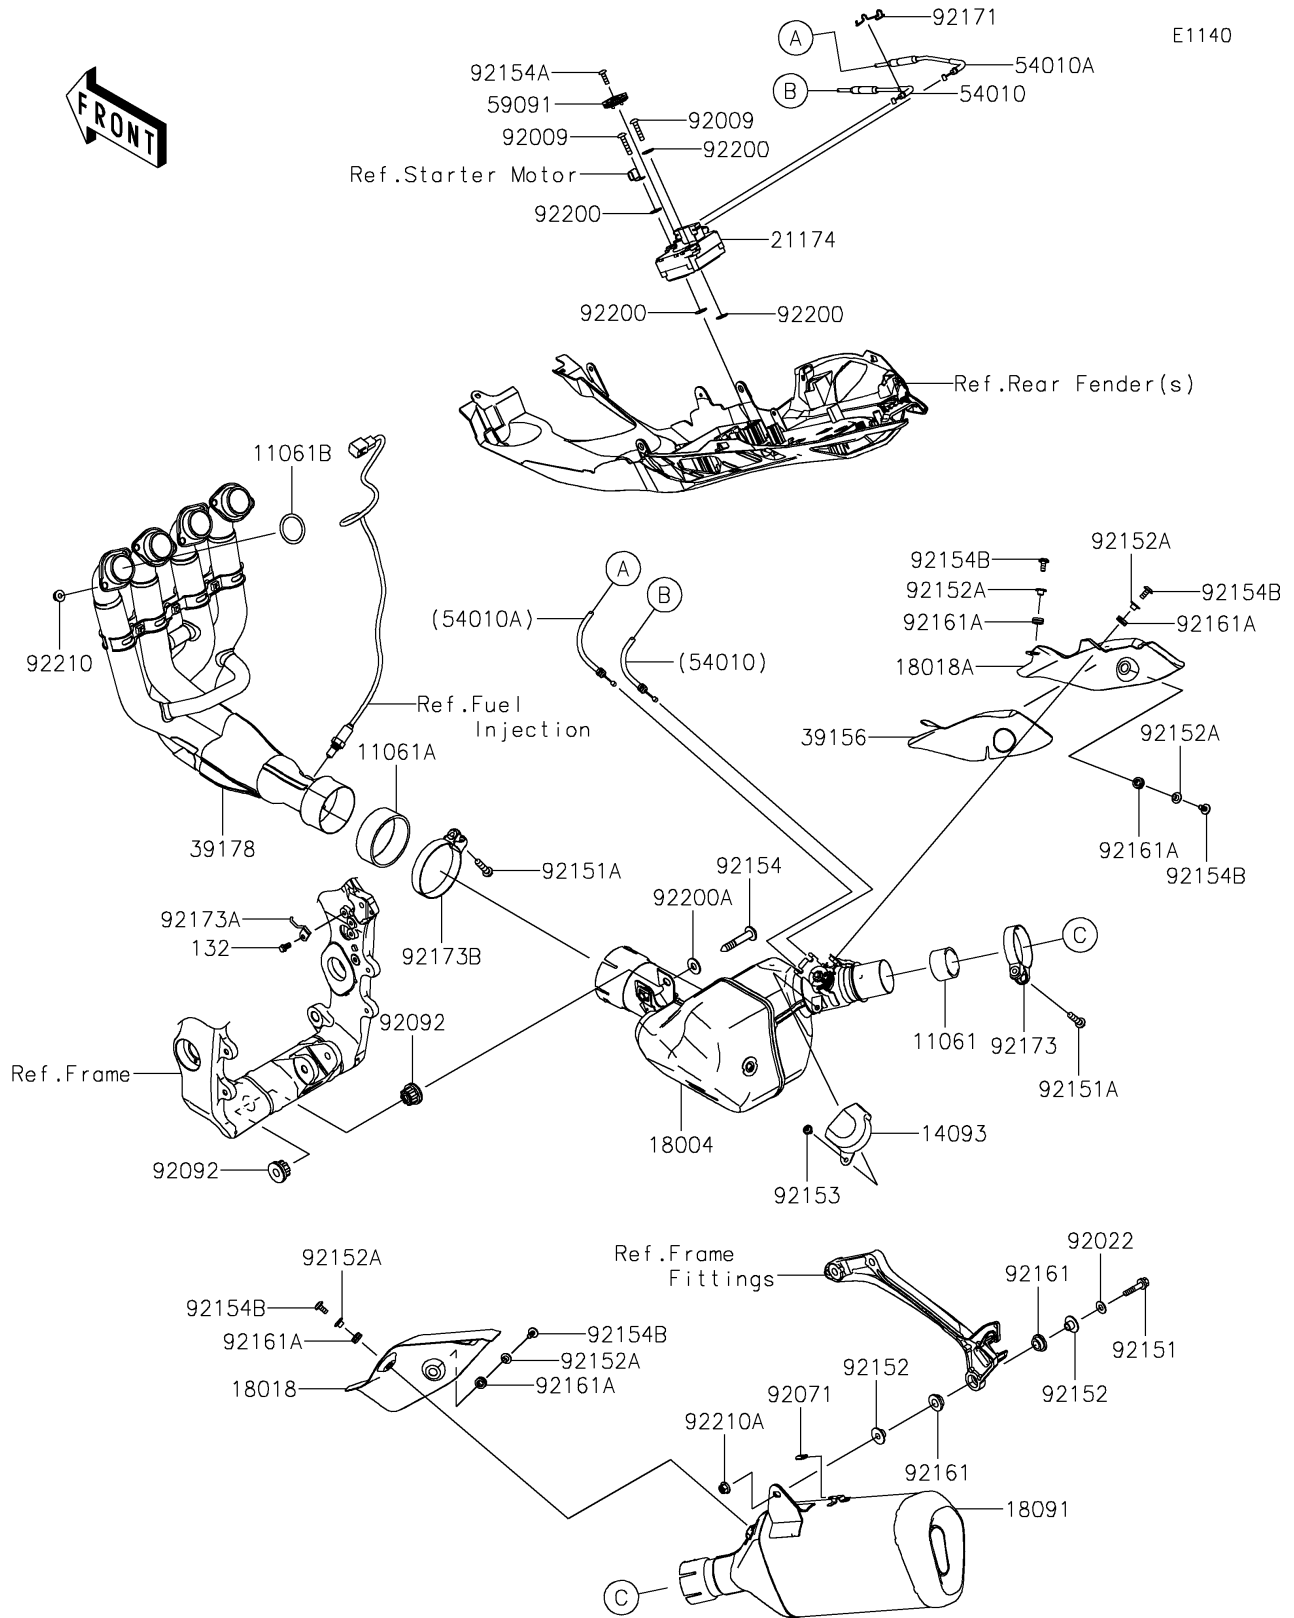

# 2025 Ninja ZX-10R ABS PARTS DIAGRAM

Muffler(s)

## 2025 Ninja ZX-10R ABS PARTS LIST

### Muffler(s)

ITEM NAME	PART NUMBER	QUANTITY
GASKET,50.8X62X30 (Ref # 11061)	11061-0447	1
GASKET,76X84X30 (Ref # 11061A)	11061-1384	1
GASKET,EXHAUST PIPE (Ref # 11061B)	11061-1387	4
COVER,PULLEY (Ref # 14093)	14093-1062	1
CHAMBER-PREMUFLER (Ref # 18004)	18004-0114	1
PLATE-HEAT GUARD,MUFFLER (Ref # 18018)	18018-0627	1
PLATE-HEAT GUARD,CHAMBER (Ref # 18018A)	18018-0628	1
BODY-COMP-MUFFLER (Ref # 18091)	18091-1195	1
MOTOR-ELECTRIC (Ref # 21174)	21174-0009	1
PAD,HEAT GUARD (Ref # 39156)	39156-2619	1
MANIFOLD-COMP-EXHAUST (Ref # 39178)	39178-0390	1
CABLE,OPEN (Ref # 54010)	54010-0610	1
CABLE,CLOSE (Ref # 54010A)	54010-0611	1
PULLEY (Ref # 59091)	59091-0007	1
SCREW,TAPPING,6X30 (Ref # 92009)	92009-1481	2
WASHER,8.5X19X1.2 (Ref # 92022)	92022-3730	1
GROMMET (Ref # 92071)	92071-1270	1
BUSHING-RUBBER,MUFFLER (Ref # 92092)	92092-1087	2
BOLT,FLANGED,8X40 (Ref # 92151)	92151-1532	1
BOLT,FLANGED,8X35 (Ref # 92151A)	92151-1537	2
COLLAR (Ref # 92152)	92152-0188	2
COLLAR,6.3X8.3X16 (Ref # 92152A)	92152-2180	5
BOLT,SOCKET,6X10 (Ref # 92153)	92153-1527	1
BOLT,SOCKET,10X61 (Ref # 92154)	92154-0125	1
BOLT,TORX,5X18 (Ref # 92154A)	92154-0217	1
BOLT,SOCKET,6X14 (Ref # 92154B)	92154-0907	5
DAMPER (Ref # 92161)	92161-0135	2
DAMPER (Ref # 92161A)	92161-0308	5
CLAMP (Ref # 92171)	92171-0292	1

## 2025 Ninja ZX-10R ABS PARTS LIST

Muffler(s)

ITEM NAME	PART NUMBER	QUANTITY
CLAMP,64.5MM (Ref # 92173)	92173-0284	1
CLAMP (Ref # 92173A)	92173-1528	1
CLAMP (Ref # 92173B)	92173-2317	1
WASHER (Ref # 92200)	92200-0078	4
WASHER,10.5X25X2.0 (Ref # 92200A)	92200-1377	1
NUT,8MM (Ref # 92210)	92210-0076	8
NUT,8MM (Ref # 92210A)	92210-0121	1
BOLT-FLANGED-SMALL,6X12 (Ref # 132)	132BA0612	1