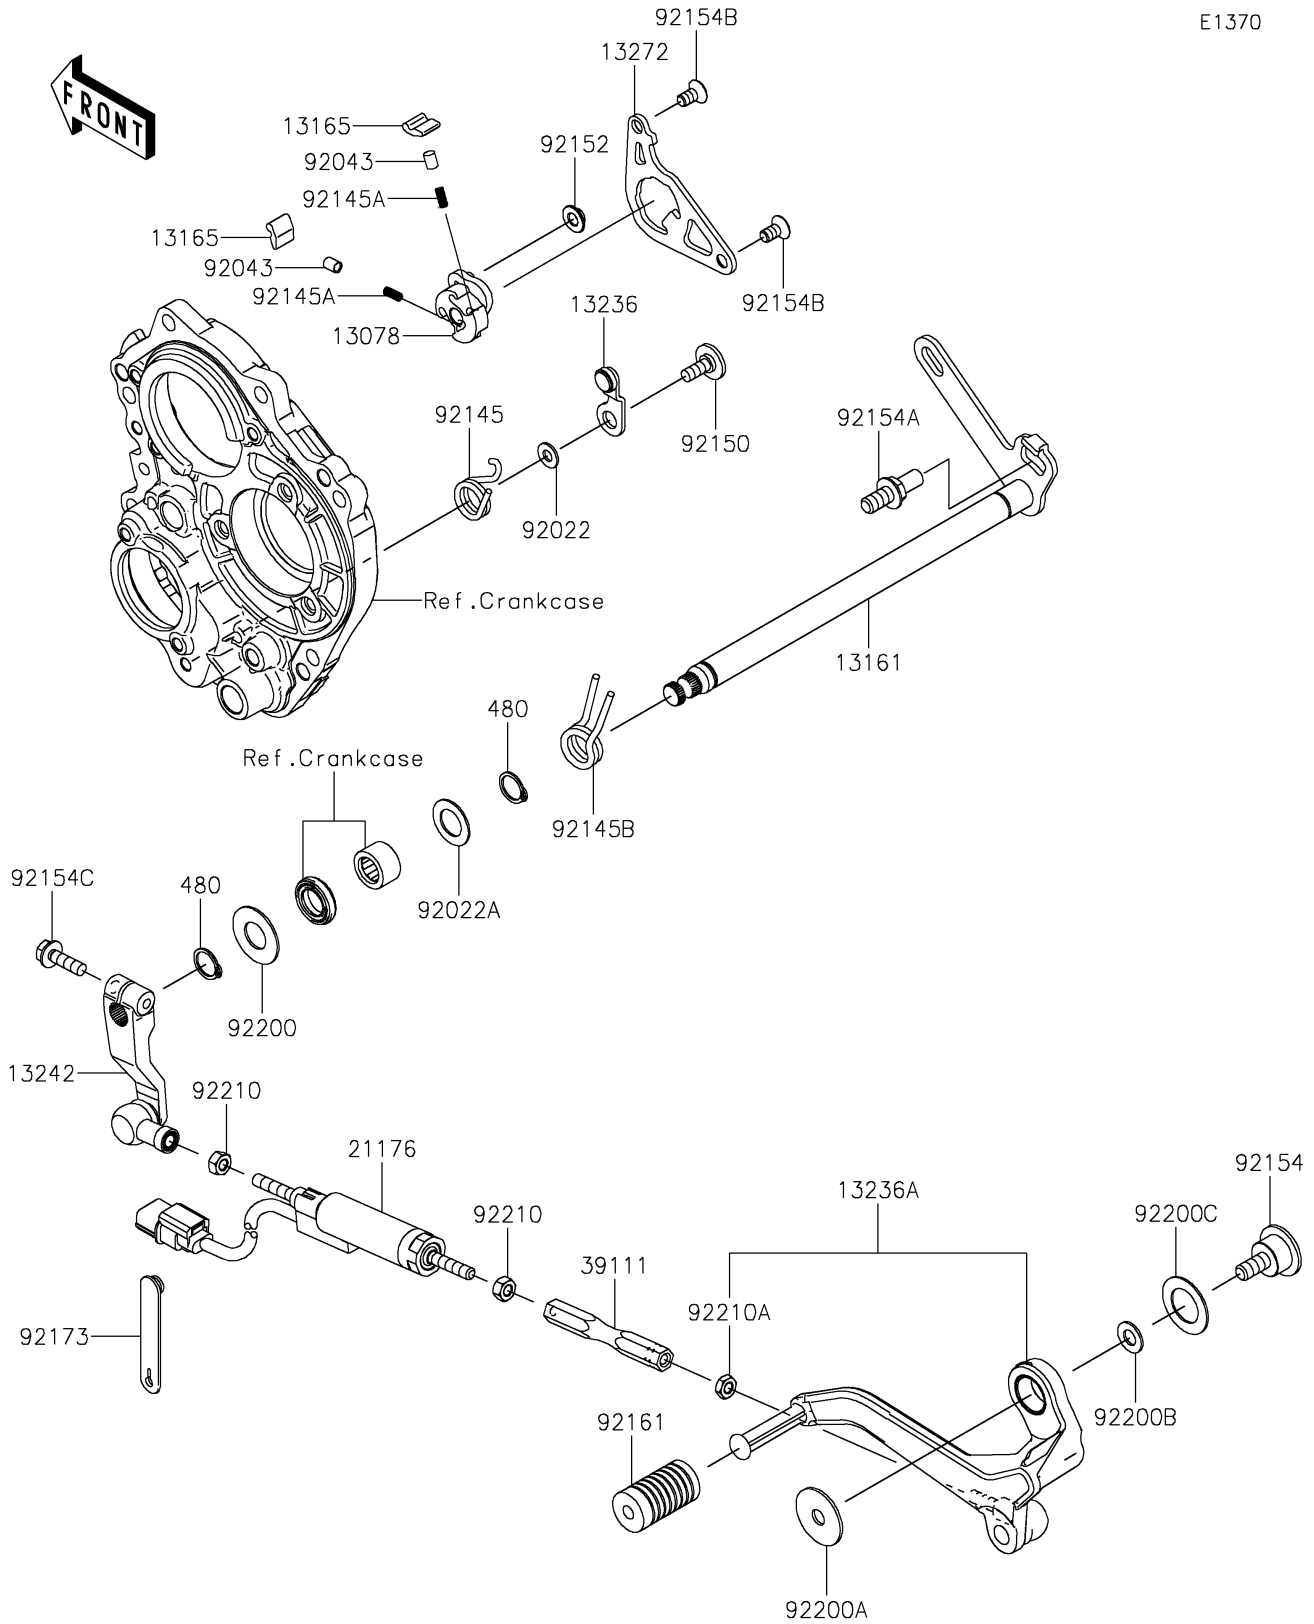

2025 NINJA® ZX™ -10R ABS PARTS DIAGRAM

Gear Change Mechanism

E1370

2025 NINJA® ZX™ -10R ABS PARTS LIST

Gear Change Mechanism

ITEM NAME	PART NUMBER	QUANTITY
RATCHET (Ref # 13078)	13078-0012	1
LEVER-COMP-CHANGE SHAFT (Ref # 13161)	13161-0078	1
PAWL (Ref # 13165)	13165-0018	2
LEVER-COMP,POSITION (Ref # 13236)	13236-0192	1
LEVER-COMP,CHANGE PEDAL (Ref # 13236A)	13236-0843	1
LEVER-ASSY-CHANGE (Ref # 13242)	13242-0241	1
PLATE (Ref # 13272)	13272-2171	1
SENSOR,QUICK SHIFTER (Ref # 21176)	21176-0850	1
ROD-TIE (Ref # 39111)	39111-0338	1
WASHER,6X12.8X1.2 (Ref # 92022)	92022-1827	1
WASHER,14.3X24X1 (Ref # 92022A)	92022-272	1
PIN,PLUNGER (Ref # 92043)	92043-1676	2
SPRING (Ref # 92145)	92145-0849	1
SPRING (Ref # 92145A)	92145-1490	2
SPRING (Ref # 92145B)	92145-1734	1
BOLT,SOCKET,6X16 (Ref # 92150)	92150-1673	1
COLLAR (Ref # 92152)	92152-1414	1
BOLT (Ref # 92154)	92154-1884	1
BOLT,RETURN SPRING (Ref # 92154A)	92154-1885	1
BOLT,TORX,6X8.7 (Ref # 92154B)	92154-1886	2
BOLT,FLANGED,6X20 (Ref # 92154C)	92154-2090	1
DAMPER (Ref # 92161)	92161-2401	1
CLAMP (Ref # 92173)	92173-2199	1
WASHER (Ref # 92200)	92200-0265	1
WASHER,8.2X30X1.5 (Ref # 92200A)	92200-0810	1
WASHER,8.2X18X1.2 (Ref # 92200B)	92200-0811	1
WASHER,18.3X30X1 (Ref # 92200C)	92200-0812	1
NUT,6MM (Ref # 92210)	92210-1100	2
NUT,LEFT HANDED,6MM (Ref # 92210A)	92210-1101	1

2025 NINJA® ZX™ -10R ABS PARTS LIST

Gear Change Mechanism

ITEM NAME	PART NUMBER	QUANTITY
CIRCLIP-TYPE-C,14MM (Ref # 480)	480J1400	2