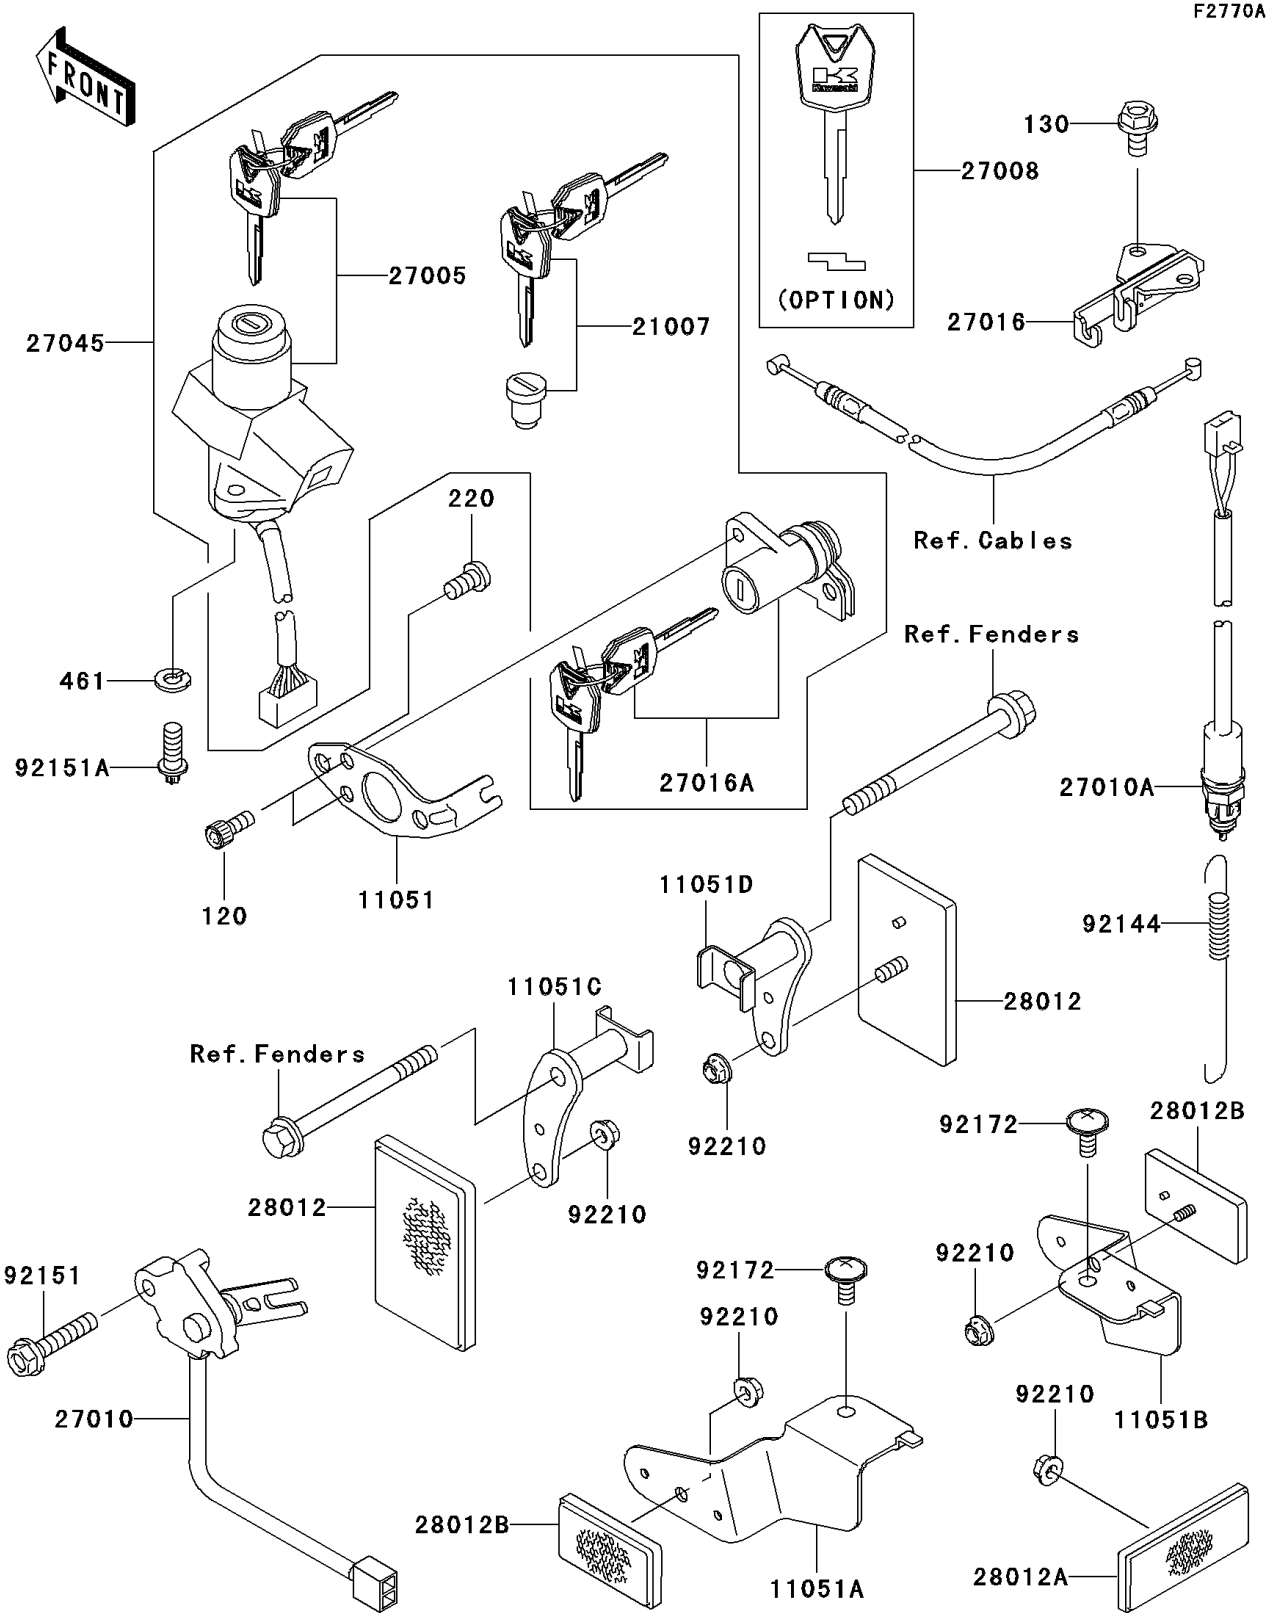

2005 Ninja® ZX™ -12R PARTS DIAGRAM

Ignition Switch/Locks/Reflectors

2005 Ninja® ZX™ -12R PARTS LIST

Ignition Switch/Locks/Reflectors

ITEM NAME	PART NUMBER	QUANTITY
BOLT-SOCKET (Ref # 120)	120S0512	2
BOLT-FLANGED (Ref # 130)	130J0612	2
SCREW-PAN-CROSS (Ref # 220)	220F0610	2
WASHER-SPRING (Ref # 461)	461L0600	2
BRACKET,SEAT LOCK (Ref # 11051)	11051-1370	1
BRACKET,REFLECTOR,RR,LH (Ref # 11051A)	11051-1481	1
BRACKET,REFLECTOR,RR,RH (Ref # 11051B)	11051-1482	1
BRACKET,REFLECTOR,FR,LH (Ref # 11051C)	11051-1662	1
BRACKET,REFLECTOR,FR,RH (Ref # 11051D)	11051-1663	1
ROTOR,LOCK,TANK CAP (Ref # 21007)	21007-5057	1
SWITCH-ASSY-IGNITION (Ref # 27005)	27005-5130	1
KEY-LOCK,BLANK (Ref # 27008)	27008-0030	1
SWITCH,SIDE STAND (Ref # 27010)	27010-1461	1
SWITCH,REAR BRAKE (Ref # 27010A)	27010-1479	1
LOCK-ASSY,SEAT STRIKER (Ref # 27016)	27016-1115	1
LOCK-ASSY,SEAT (Ref # 27016A)	27016-5309	1
SWITCH-ASSY (Ref # 27045)	27045-5231	1
REFLECTOR-REFLEX (Ref # 28012)	28012-1003	2
REFLECTOR-REFLEX (Ref # 28012A)	28012-1077	1
REFLECTOR-REFLEX (Ref # 28012B)	28012-1088	2
SPRING,REAR BRAKE SWITCH (Ref # 92144)	92144-1753	1
BOLT,FLANGED,6X30 (Ref # 92151)	92151-1216	1
BOLT,TORX,6X16 (Ref # 92151A)	92151-1911	2
SCREW,6X14 (Ref # 92172)	92172-0004	2
NUT,FLANGED,5MM (Ref # 92210)	92210-0007	5