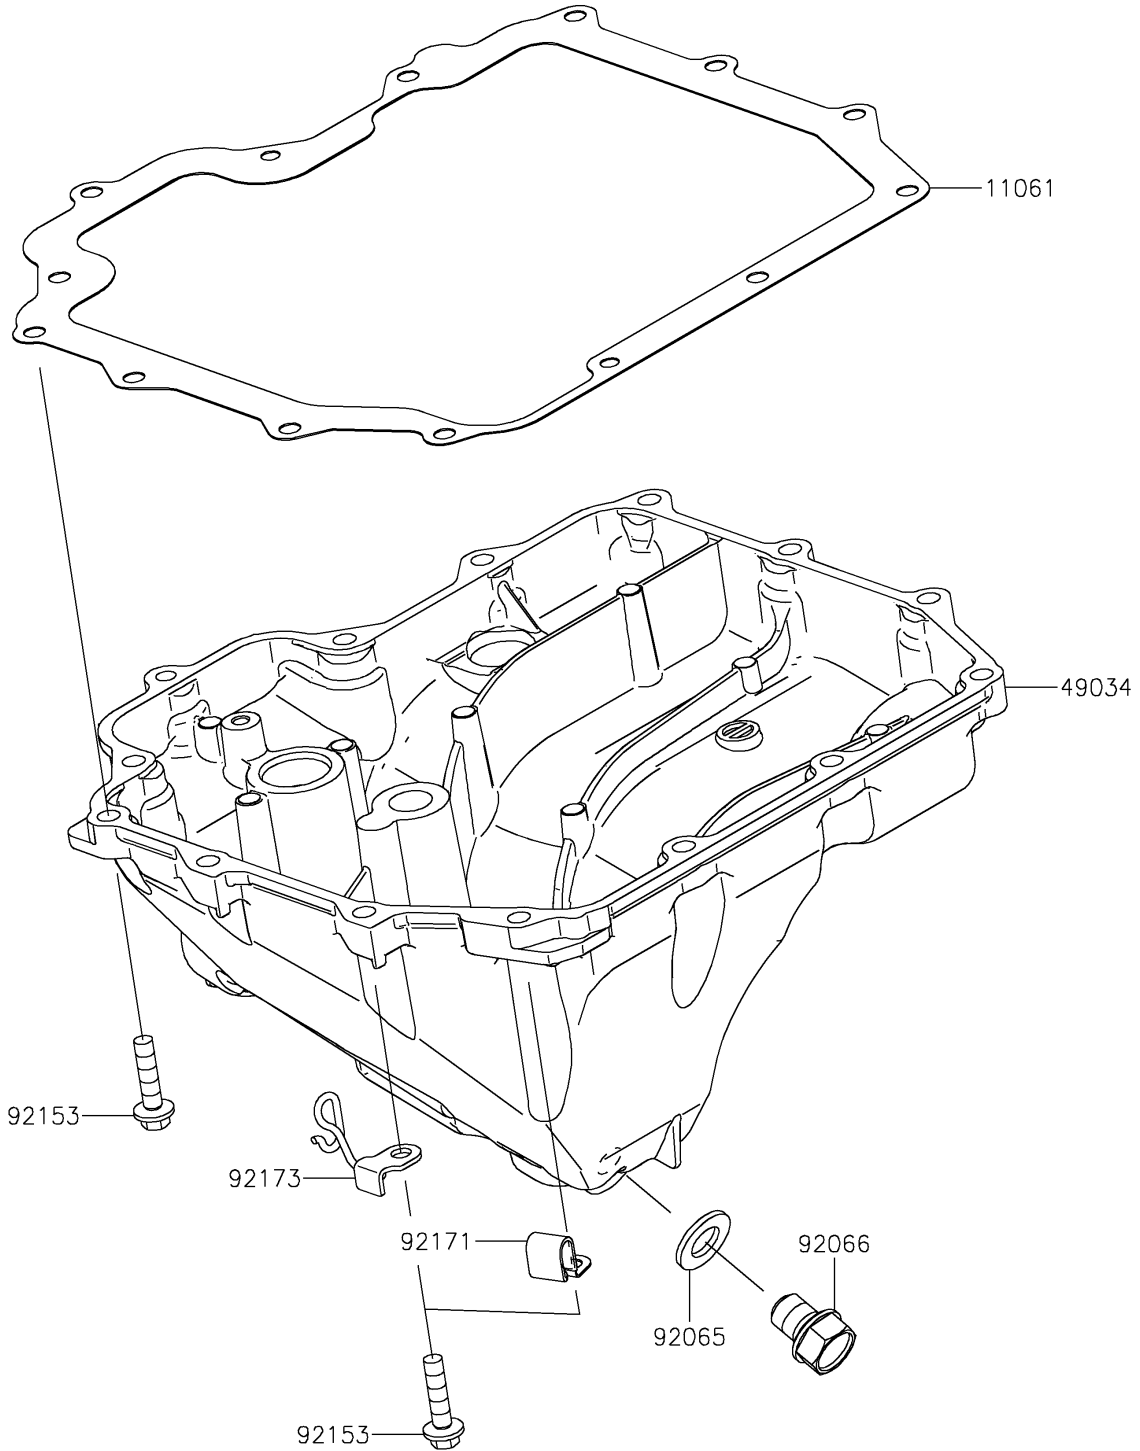

2025 Ninja ZX-10R ABS PARTS DIAGRAM

Oil Pan

E1434

2025 Ninja ZX-10R ABS PARTS LIST

Oil Pan

ITEM NAME	PART NUMBER	QUANTITY
GASKET,OIL PAN (Ref # 11061)	11061-0747	1
PAN-OIL (Ref # 49034)	49034-0580	1
GASKET,12X22X2 (Ref # 92065)	92065-097	1
PLUG,12X15 (Ref # 92066)	92066-0079	1
BOLT,FLANGED,6X25 (Ref # 92153)	92153-1569	14
CLAMP (Ref # 92171)	92171-0534	1
CLAMP (Ref # 92173)	92173-1555	1