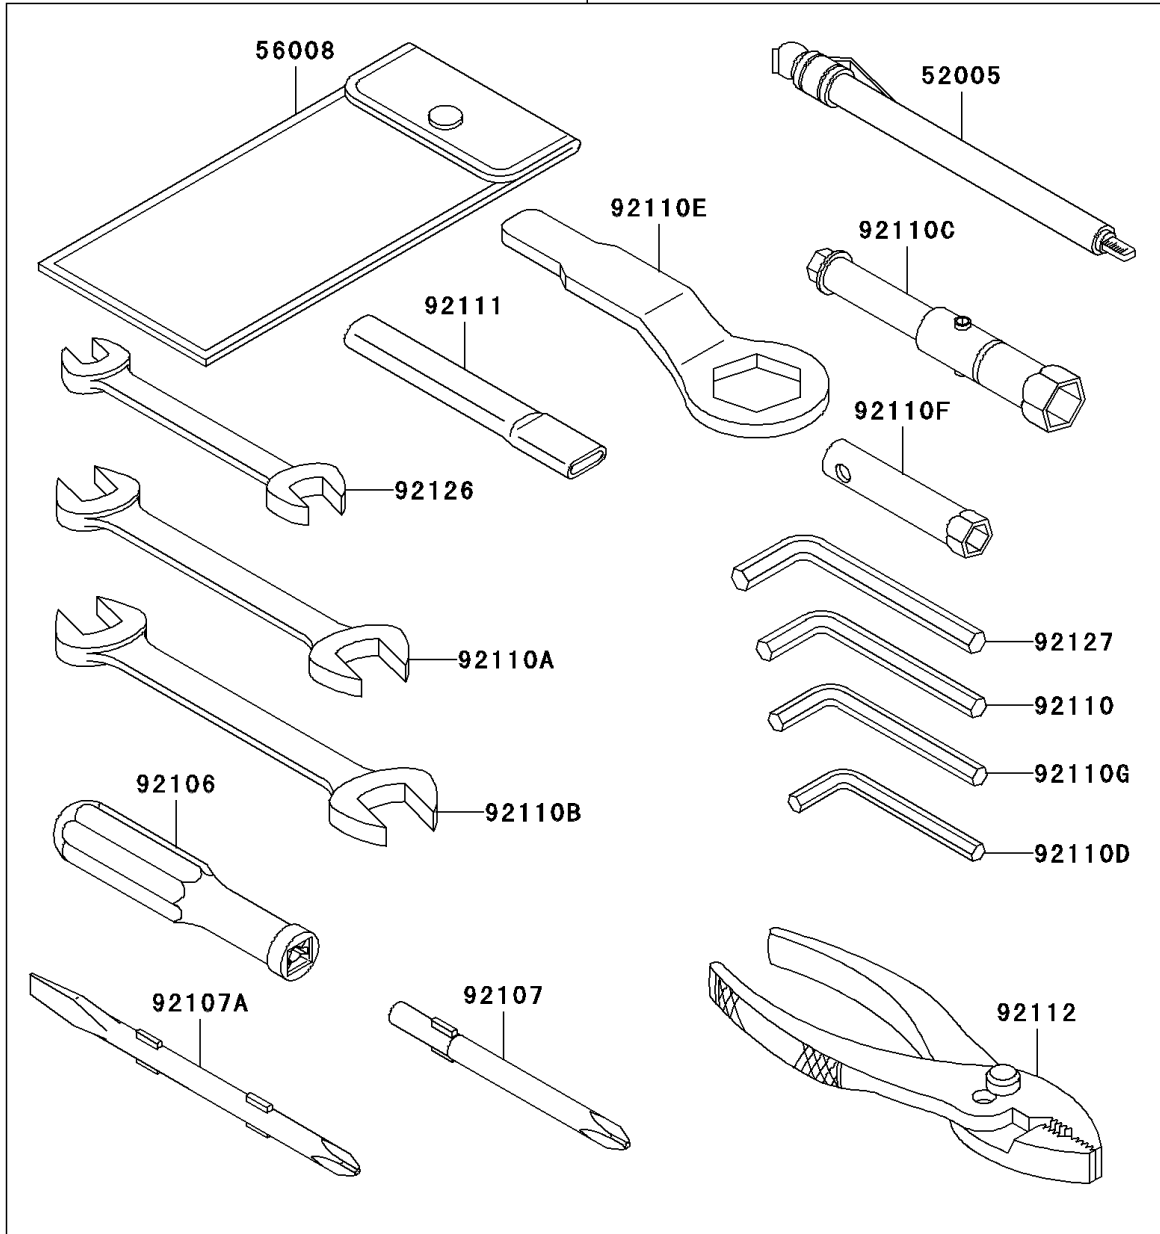

2002 Ninja® ZX™-12R PARTS DIAGRAM

Owner's Tools

56007

F2810

2002 Ninja® ZX™ -12R PARTS LIST

Owner's Tools

ITEM NAME	PART NUMBER	QUANTITY
GAUGE,AIR,350KPA/50PSI (Ref # 52005)	52005-1142	1
TOOL-KIT (Ref # 56007)	56007-1427	1
BAG,TOOL (Ref # 56008)	56008-006	1
THREE BOND TB1211,HT/RS,WHITE (Ref # 56019)	56019-120	1
GASKET-LIQUID,BLACK TB1215B (Ref # 92104)	92104-1062	1
GRIP-SCREW DRIVER (Ref # 92106)	92106-1001	1
TOOL-DRIVER,#3PHILLIPS (Ref # 92107)	92107-1002	1
TOOL-DRIVER,#2PHILLIPS&SLOT (Ref # 92107A)	92107-1052	1
TOOL-WRENCH,ALLEN,5MM (Ref # 92110)	92110-1015	1
TOOL-WRENCH,OPEN END,10X12 (Ref # 92110A)	92110-1038	1
TOOL-WRENCH,OPEN END,14X17 (Ref # 92110B)	92110-1045	1
TOOL-WRENCH,BOX,16MM (Ref # 92110C)	92110-1132	1
TOOL-WRENCH,ALLEN,3MM (Ref # 92110D)	92110-1140	1
TOOL-WRENCH,BOX END,32MM (Ref # 92110E)	92110-1161	1
TOOL-WRENCH,BOX,8MM (Ref # 92110F)	92110-1174	1
TOOL-WRENCH,ALLEN,4MM (Ref # 92110G)	92110-3703	1
TOOL-BAR,BOX END WRENCH (Ref # 92111)	92111-1051	1
TOOL-PLIERS (Ref # 92112)	92112-003	1
TOOL-WRENCH,OPEN END,8X10 (Ref # 92126)	92126-001	1
TOOL-WRENCH,ALLEN,6MM (Ref # 92127)	92127-003	1