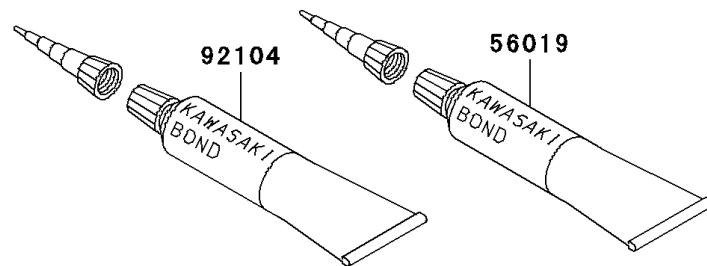

2002 Ninja® ZX™-12R PARTS DIAGRAM

Owner's Tools

56007

F2810

2002 Ninja® ZX™ -12R PARTS LIST

Owner's Tools

ITEM NAME	PART NUMBER	QUANTITY
GAUGE,AIR,350KPA/50PSI (Ref # 52005)	52005-1142	1
TOOL-KIT (Ref # 56007)	56007-1427	1
BAG,TOOL (Ref # 56008)	56008-006	1
THREE BOND TB1211,HT/RS,WHITE (Ref # 56019)	56019-120	1
GASKET-LIQUID,BLACK TB1215B (Ref # 92104)	92104-1062	1
GRIP-SCREW DRIVER (Ref # 92106)	92106-1001	1
TOOL-DRIVER,#3PHILLIPS (Ref # 92107)	92107-1002	1
TOOL-DRIVER,#2PHILLIPS&SLOT (Ref # 92107A)	92107-1052	1
TOOL-WRENCH,ALLEN,5MM (Ref # 92110)	92110-1015	1
TOOL-WRENCH,OPEN END,10X12 (Ref # 92110A)	92110-1038	1
TOOL-WRENCH,OPEN END,14X17 (Ref # 92110B)	92110-1045	1
TOOL-WRENCH,BOX,16MM (Ref # 92110C)	92110-1132	1
TOOL-WRENCH,ALLEN,3MM (Ref # 92110D)	92110-1140	1
TOOL-WRENCH,BOX END,32MM (Ref # 92110E)	92110-1161	1
TOOL-WRENCH,BOX,8MM (Ref # 92110F)	92110-1174	1
TOOL-WRENCH,ALLEN,4MM (Ref # 92110G)	92110-3703	1
TOOL-BAR,BOX END WRENCH (Ref # 92111)	92111-1051	1
TOOL-PLIERS (Ref # 92112)	92112-003	1
TOOL-WRENCH,OPEN END,8X10 (Ref # 92126)	92126-001	1
TOOL-WRENCH,ALLEN,6MM (Ref # 92127)	92127-003	1