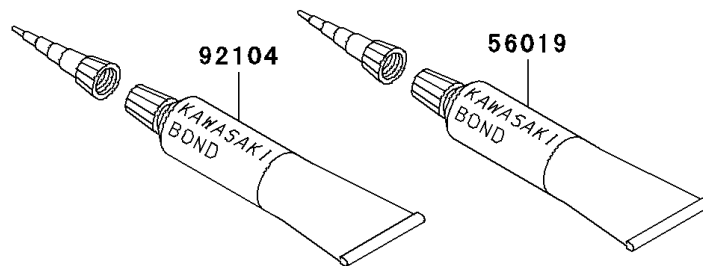

2003 Ninja® ZX™-12R PARTS DIAGRAM

Owner's Tools

56007

F2810

2003 Ninja® ZX™ -12R PARTS LIST

Owner's Tools

ITEM NAME	PART NUMBER	QUANTITY
GAUGE,AIR,350KPA/50PSI (Ref # 52005)	52005-1142	1
TOOL-KIT (Ref # 56007)	56007-1427	1
BAG,TOOL (Ref # 56008)	56008-006	1
THREE BOND TB1211,HT/RS,WHITE (Ref # 56019)	56019-120	1
GASKET-LIQUID,BLACK TB1215B (Ref # 92104)	92104-1062	1
GRIP-SCREW DRIVER (Ref # 92106)	92106-1001	1
TOOL-DRIVER,#3PHILLIPS (Ref # 92107)	92107-1002	1
TOOL-DRIVER,#2PHILLIPS&SLOT (Ref # 92107A)	92107-1052	1
TOOL-WRENCH,ALLEN,5MM (Ref # 92110)	92110-1015	1
TOOL-WRENCH,OPEN END,10X12 (Ref # 92110A)	92110-1038	1
TOOL-WRENCH,OPEN END,14X17 (Ref # 92110B)	92110-1045	1
TOOL-WRENCH,BOX,16MM (Ref # 92110C)	92110-1132	1
TOOL-WRENCH,ALLEN,3MM (Ref # 92110D)	92110-1140	1
TOOL-WRENCH,BOX END,32MM (Ref # 92110E)	92110-1161	1
TOOL-WRENCH,BOX,8MM (Ref # 92110F)	92110-1174	1
TOOL-WRENCH,ALLEN,4MM (Ref # 92110G)	92110-3703	1
TOOL-BAR,BOX END WRENCH (Ref # 92111)	92111-1051	1
TOOL-PLIERS (Ref # 92112)	92112-003	1
TOOL-WRENCH,OPEN END,8X10 (Ref # 92126)	92126-001	1
TOOL-WRENCH,ALLEN,6MM (Ref # 92127)	92127-003	1