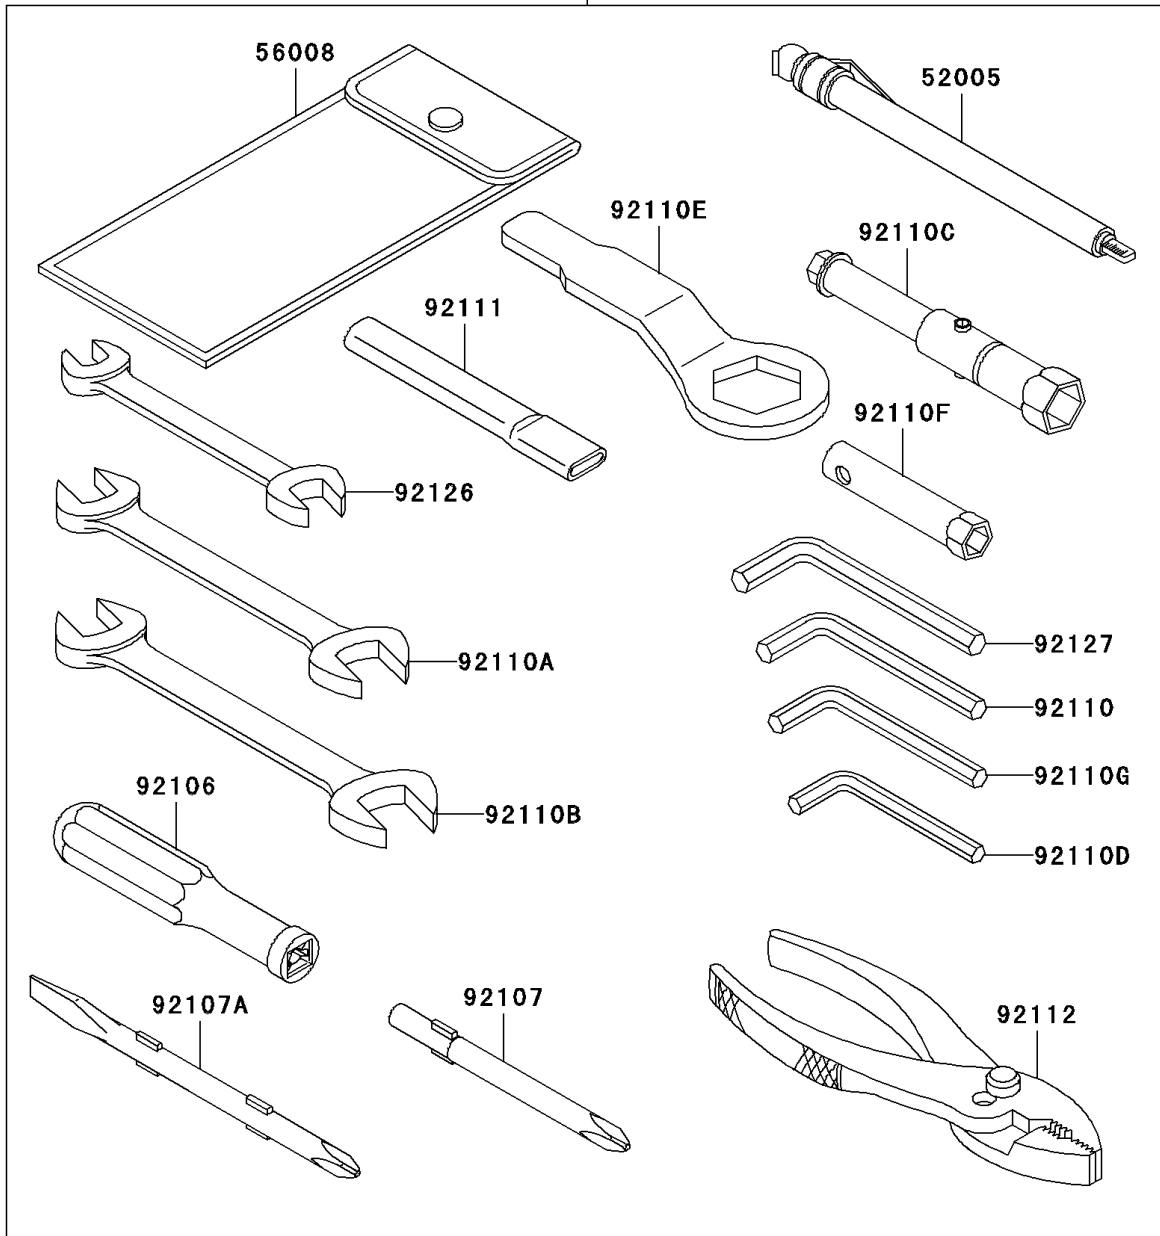

2003 Ninja® ZX™-12R PARTS DIAGRAM

Owner's Tools

56007

F2810

2003 Ninja® ZX™ -12R PARTS LIST

Owner's Tools

ITEM NAME	PART NUMBER	QUANTITY
GAUGE,AIR,350KPA/50PSI (Ref # 52005)	52005-1142	1
TOOL-KIT (Ref # 56007)	56007-1427	1
BAG,TOOL (Ref # 56008)	56008-006	1
THREE BOND TB1211,HT/RS,WHITE (Ref # 56019)	56019-120	1
GASKET-LIQUID,BLACK TB1215B (Ref # 92104)	92104-1062	1
GRIP-SCREW DRIVER (Ref # 92106)	92106-1001	1
TOOL-DRIVER,#3PHILLIPS (Ref # 92107)	92107-1002	1
TOOL-DRIVER,#2PHILLIPS&SLOT (Ref # 92107A)	92107-1052	1
TOOL-WRENCH,ALLEN,5MM (Ref # 92110)	92110-1015	1
TOOL-WRENCH,OPEN END,10X12 (Ref # 92110A)	92110-1038	1
TOOL-WRENCH,OPEN END,14X17 (Ref # 92110B)	92110-1045	1
TOOL-WRENCH,BOX,16MM (Ref # 92110C)	92110-1132	1
TOOL-WRENCH,ALLEN,3MM (Ref # 92110D)	92110-1140	1
TOOL-WRENCH,BOX END,32MM (Ref # 92110E)	92110-1161	1
TOOL-WRENCH,BOX,8MM (Ref # 92110F)	92110-1174	1
TOOL-WRENCH,ALLEN,4MM (Ref # 92110G)	92110-3703	1
TOOL-BAR,BOX END WRENCH (Ref # 92111)	92111-1051	1
TOOL-PLIERS (Ref # 92112)	92112-003	1
TOOL-WRENCH,OPEN END,8X10 (Ref # 92126)	92126-001	1
TOOL-WRENCH,ALLEN,6MM (Ref # 92127)	92127-003	1