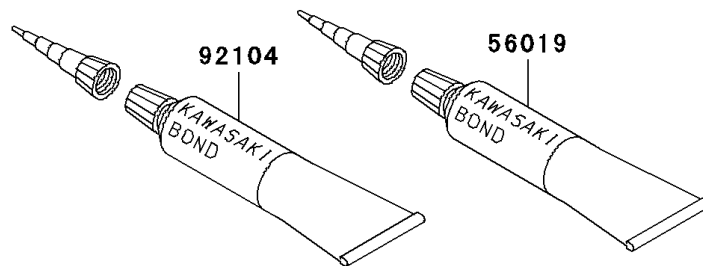

2004 Ninja® ZX™ -12R PARTS DIAGRAM

Owner's Tools

56007

F2810

2004 Ninja® ZX™-12R PARTS LIST

Owner's Tools

ITEM NAME	PART NUMBER	QUANTITY
GAUGE,AIR,350KPA/50PSI (Ref # 52005)	52005-1142	1
TOOL-KIT (Ref # 56007)	56007-1427	1
BAG,TOOL (Ref # 56008)	56008-006	1
THREE BOND TB1211,HT/RS,WHITE (Ref # 56019)	56019-120	1
GASKET-LIQUID,BLACK TB1215B (Ref # 92104)	92104-1062	1
GRIP-SCREW DRIVER (Ref # 92106)	92106-1001	1
TOOL-DRIVER,#3PHILLIPS (Ref # 92107)	92107-1002	1
TOOL-DRIVER,#2PHILLIPS&SLOT (Ref # 92107A)	92107-1052	1
TOOL-WRENCH,ALLEN,5MM (Ref # 92110)	92110-1015	1
TOOL-WRENCH,OPEN END,10X12 (Ref # 92110A)	92110-1038	1
TOOL-WRENCH,OPEN END,14X17 (Ref # 92110B)	92110-1045	1
TOOL-WRENCH,BOX,16MM (Ref # 92110C)	92110-1132	1
TOOL-WRENCH,ALLEN,3MM (Ref # 92110D)	92110-1140	1
TOOL-WRENCH,BOX END,32MM (Ref # 92110E)	92110-1161	1
TOOL-WRENCH,BOX,8MM (Ref # 92110F)	92110-1174	1
TOOL-WRENCH,ALLEN,4MM (Ref # 92110G)	92110-3703	1
TOOL-BAR,BOX END WRENCH (Ref # 92111)	92111-1051	1
TOOL-PLIERS (Ref # 92112)	92112-003	1
TOOL-WRENCH,OPEN END,8X10 (Ref # 92126)	92126-001	1
TOOL-WRENCH,ALLEN,6MM (Ref # 92127)	92127-003	1