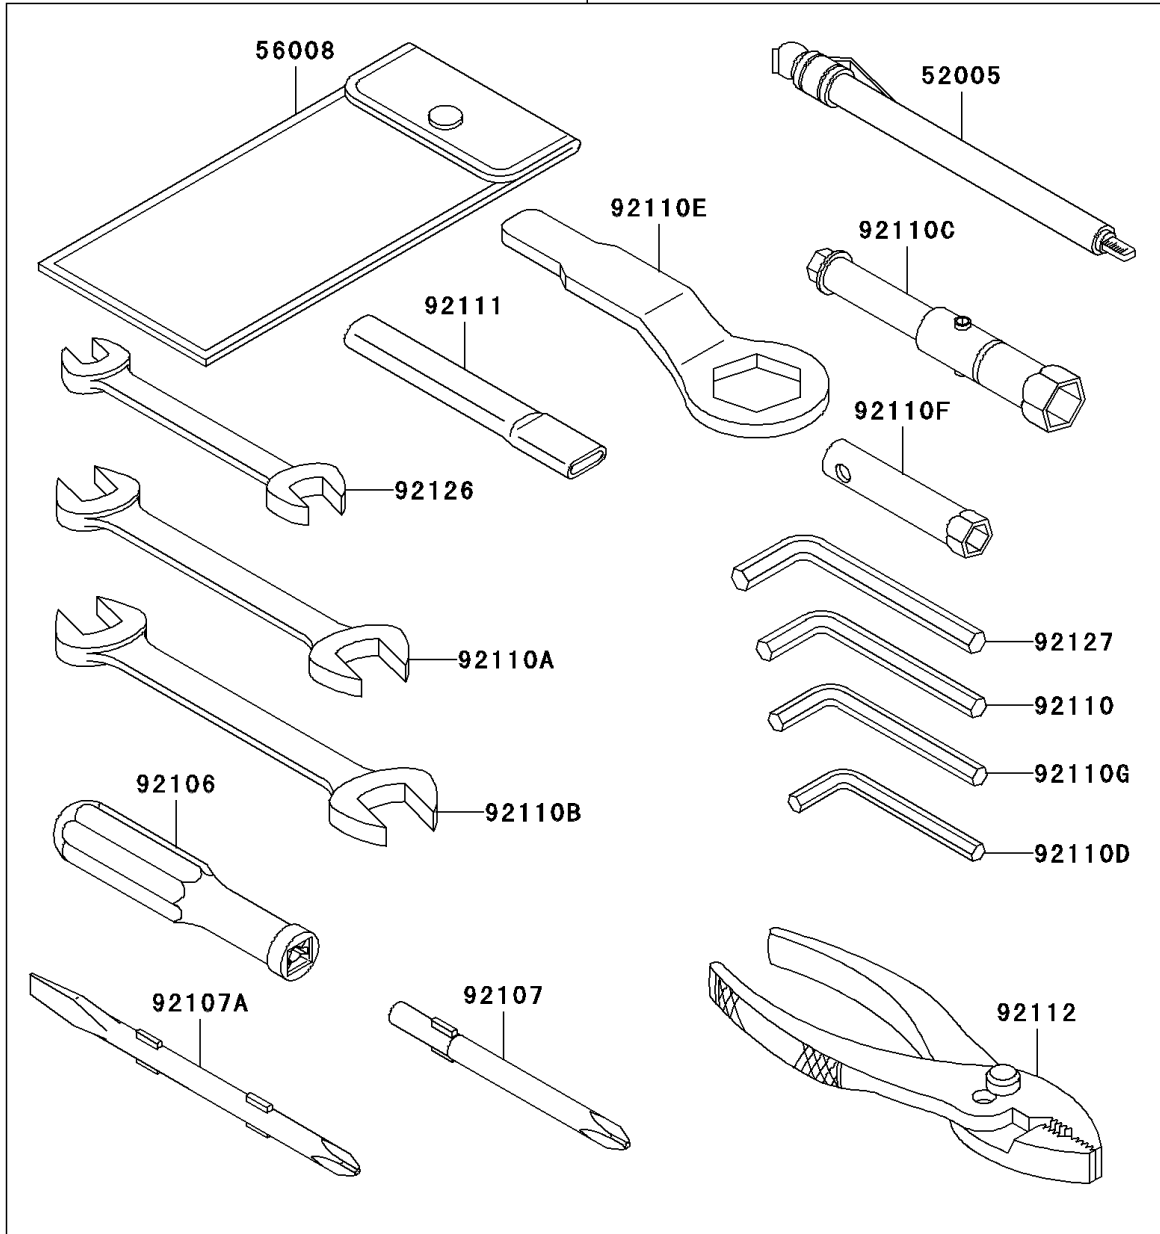

2004 Ninja® ZX™ -12R PARTS DIAGRAM

Owner's Tools

56007

F2810

2004 Ninja® ZX™-12R PARTS LIST

Owner's Tools

ITEM NAME	PART NUMBER	QUANTITY
GAUGE,AIR,350KPA/50PSI (Ref # 52005)	52005-1142	1
TOOL-KIT (Ref # 56007)	56007-1427	1
BAG,TOOL (Ref # 56008)	56008-006	1
THREE BOND TB1211,HT/RS,WHITE (Ref # 56019)	56019-120	1
GASKET-LIQUID,BLACK TB1215B (Ref # 92104)	92104-1062	1
GRIP-SCREW DRIVER (Ref # 92106)	92106-1001	1
TOOL-DRIVER,#3PHILLIPS (Ref # 92107)	92107-1002	1
TOOL-DRIVER,#2PHILLIPS&SLOT (Ref # 92107A)	92107-1052	1
TOOL-WRENCH,ALLEN,5MM (Ref # 92110)	92110-1015	1
TOOL-WRENCH,OPEN END,10X12 (Ref # 92110A)	92110-1038	1
TOOL-WRENCH,OPEN END,14X17 (Ref # 92110B)	92110-1045	1
TOOL-WRENCH,BOX,16MM (Ref # 92110C)	92110-1132	1
TOOL-WRENCH,ALLEN,3MM (Ref # 92110D)	92110-1140	1
TOOL-WRENCH,BOX END,32MM (Ref # 92110E)	92110-1161	1
TOOL-WRENCH,BOX,8MM (Ref # 92110F)	92110-1174	1
TOOL-WRENCH,ALLEN,4MM (Ref # 92110G)	92110-3703	1
TOOL-BAR,BOX END WRENCH (Ref # 92111)	92111-1051	1
TOOL-PLIERS (Ref # 92112)	92112-003	1
TOOL-WRENCH,OPEN END,8X10 (Ref # 92126)	92126-001	1
TOOL-WRENCH,ALLEN,6MM (Ref # 92127)	92127-003	1