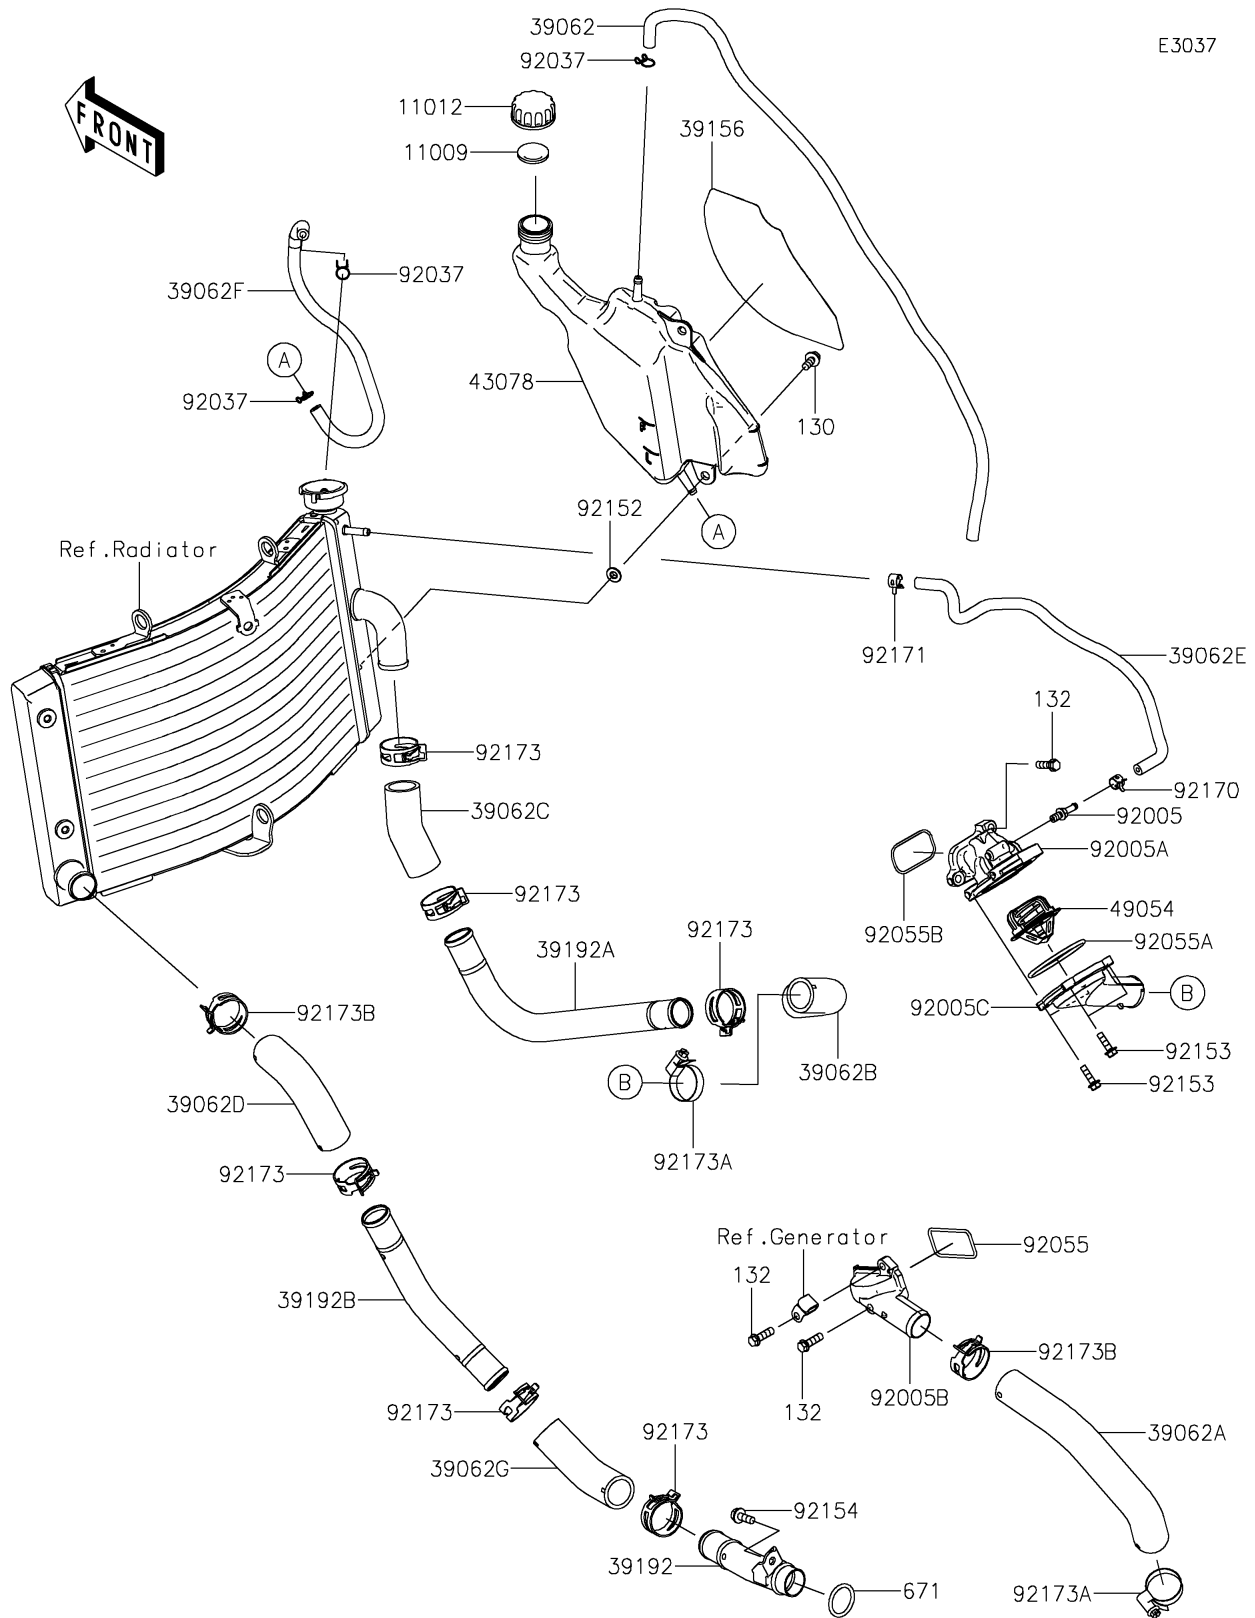

2025 Ninja ZX-10R ABS PARTS DIAGRAM

Water Pipe

2025 Ninja ZX-10R ABS PARTS LIST

Water Pipe

ITEM NAME	PART NUMBER	QUANTITY
GASKET,RESERVOIR TANK CAP (Ref # 11009)	11009-1145	1
CAP (Ref # 11012)	11012-1084	1
HOSE-COOLING,OVER FLOW (Ref # 39062)	39062-0729	1
HOSE,WATER PUMP-FITTING (Ref # 39062A)	39062-0738	1
HOSE-COOLING,THERMO CAP-W/PIPE (Ref # 39062B)	39062-0913	1
HOSE-COOLING,W/PIPE-RADIATOR (Ref # 39062C)	39062-0914	1
HOSE-COOLING,RADIATOR-W/PIPE (Ref # 39062D)	39062-0916	1
HOSE-COOLING,THERMO CASE-RAD. (Ref # 39062E)	39062-0917	1
HOSE-COOLING,RETURN (Ref # 39062F)	39062-0921	1
HOSE-COOLING (Ref # 39062G)	39062-1957	1
PAD,RESERVOIR (Ref # 39156)	39156-2616	1
PIPE,TUBE(RADIATOR)-WATER PUMP (Ref # 39192)	39192-0617	1
PIPE-WATER (Ref # 39192A)	39192-0677	1
PIPE-WATER (Ref # 39192B)	39192-0678	1
RESERVOIR (Ref # 43078)	43078-0609	1
THERMOSTAT (Ref # 49054)	49054-0004	1
FITTING (Ref # 92005)	92005-0826	1
FITTING,THERMO CASE (Ref # 92005A)	92005-0901	1
FITTING,CYLINDER (Ref # 92005B)	92005-0982	1
FITTING,THERMO CAP (Ref # 92005C)	92005-1412	1
CLAMP,TUBE (Ref # 92037)	92037-147	3
RING-O (Ref # 92055)	92055-0209	1
RING-O,53.5X2.6 (Ref # 92055A)	92055-0831	1
RING-O,27.6X49.6X1.9 (Ref # 92055B)	92055-0913	1
COLLAR (Ref # 92152)	92152-1414	2
BOLT,FLANGED,5X18 (Ref # 92153)	92153-1588	4
BOLT,FLANGED-SMALL,6X16 (Ref # 92154)	92154-1893	1
CLAMP (Ref # 92170)	92170-1493	1
CLAMP (Ref # 92171)	92171-0719	1

2025 Ninja ZX-10R ABS PARTS LIST

Water Pipe

ITEM NAME	PART NUMBER	QUANTITY
CLAMP,34MM (Ref # 92173)	92173-1360	6
CLAMP (Ref # 92173A)	92173-1548	2
CLAMP (Ref # 92173B)	92173-2953	2
BOLT-FLANGED,6X14 (Ref # 130)	130BA0614	2
BOLT-FLANGED-SMALL,6X20 (Ref # 132)	132BC0620	4
O RING,25MM (Ref # 671)	671B2525	1