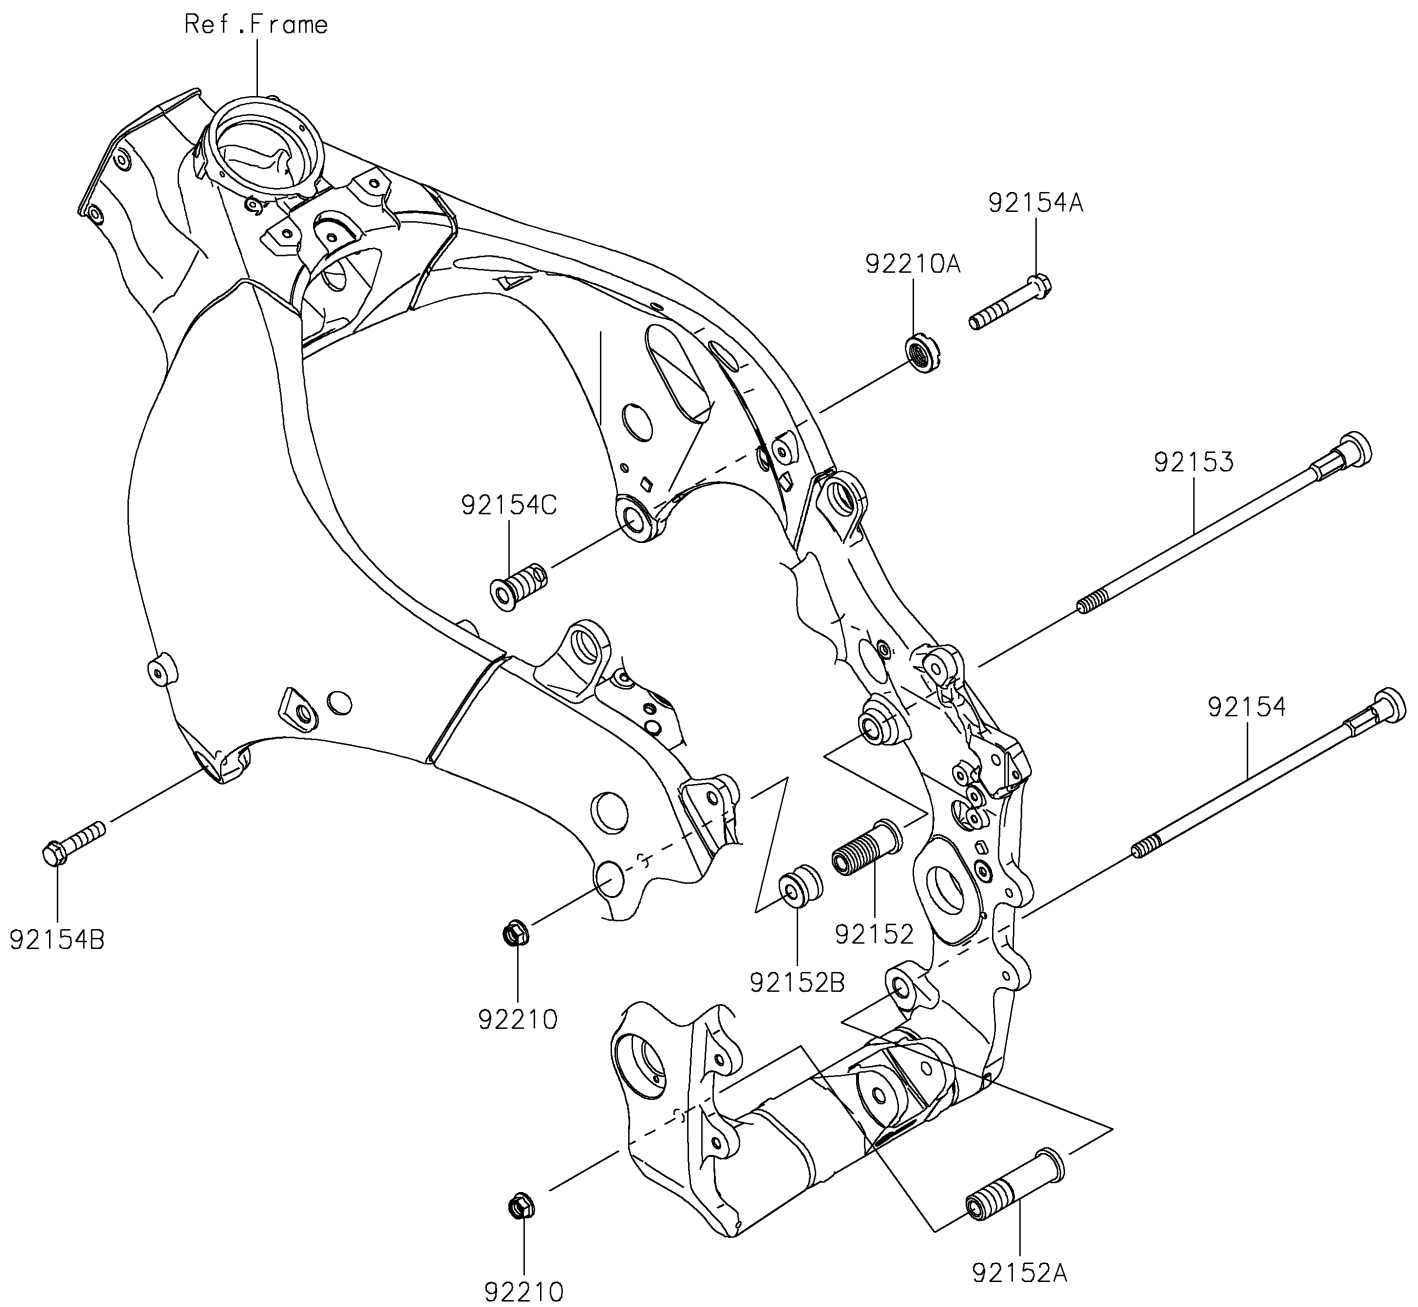

2025 NINJA® ZX™ -10R ABS PARTS DIAGRAM

Engine Mount

F2122

2025 NINJA® ZX™ -10R ABS PARTS LIST

Engine Mount

ITEM NAME	PART NUMBER	QUANTITY
COLLAR,ENGINE MOUNT (Ref # 92152)	92152-0076	1
COLLAR,10.5X20X80 (Ref # 92152A)	92152-0860	1
COLLAR (Ref # 92152B)	92152-0984	1
BOLT,SOCKET,10X279 (Ref # 92153)	92153-1329	1
BOLT,SOCKET,10X260 (Ref # 92154)	92154-0386	1
BOLT,FLANGED,10X65 (Ref # 92154A)	92154-1964	1
BOLT,FLANGED,10X40 (Ref # 92154B)	92154-1965	1
BOLT,SOCKET,18X38 (Ref # 92154C)	92154-1966	1
NUT,LOCK,FLANGED,10MM (Ref # 92210)	92210-1139	2
NUT,CASTLE,18MM (Ref # 92210A)	92210-1390	1