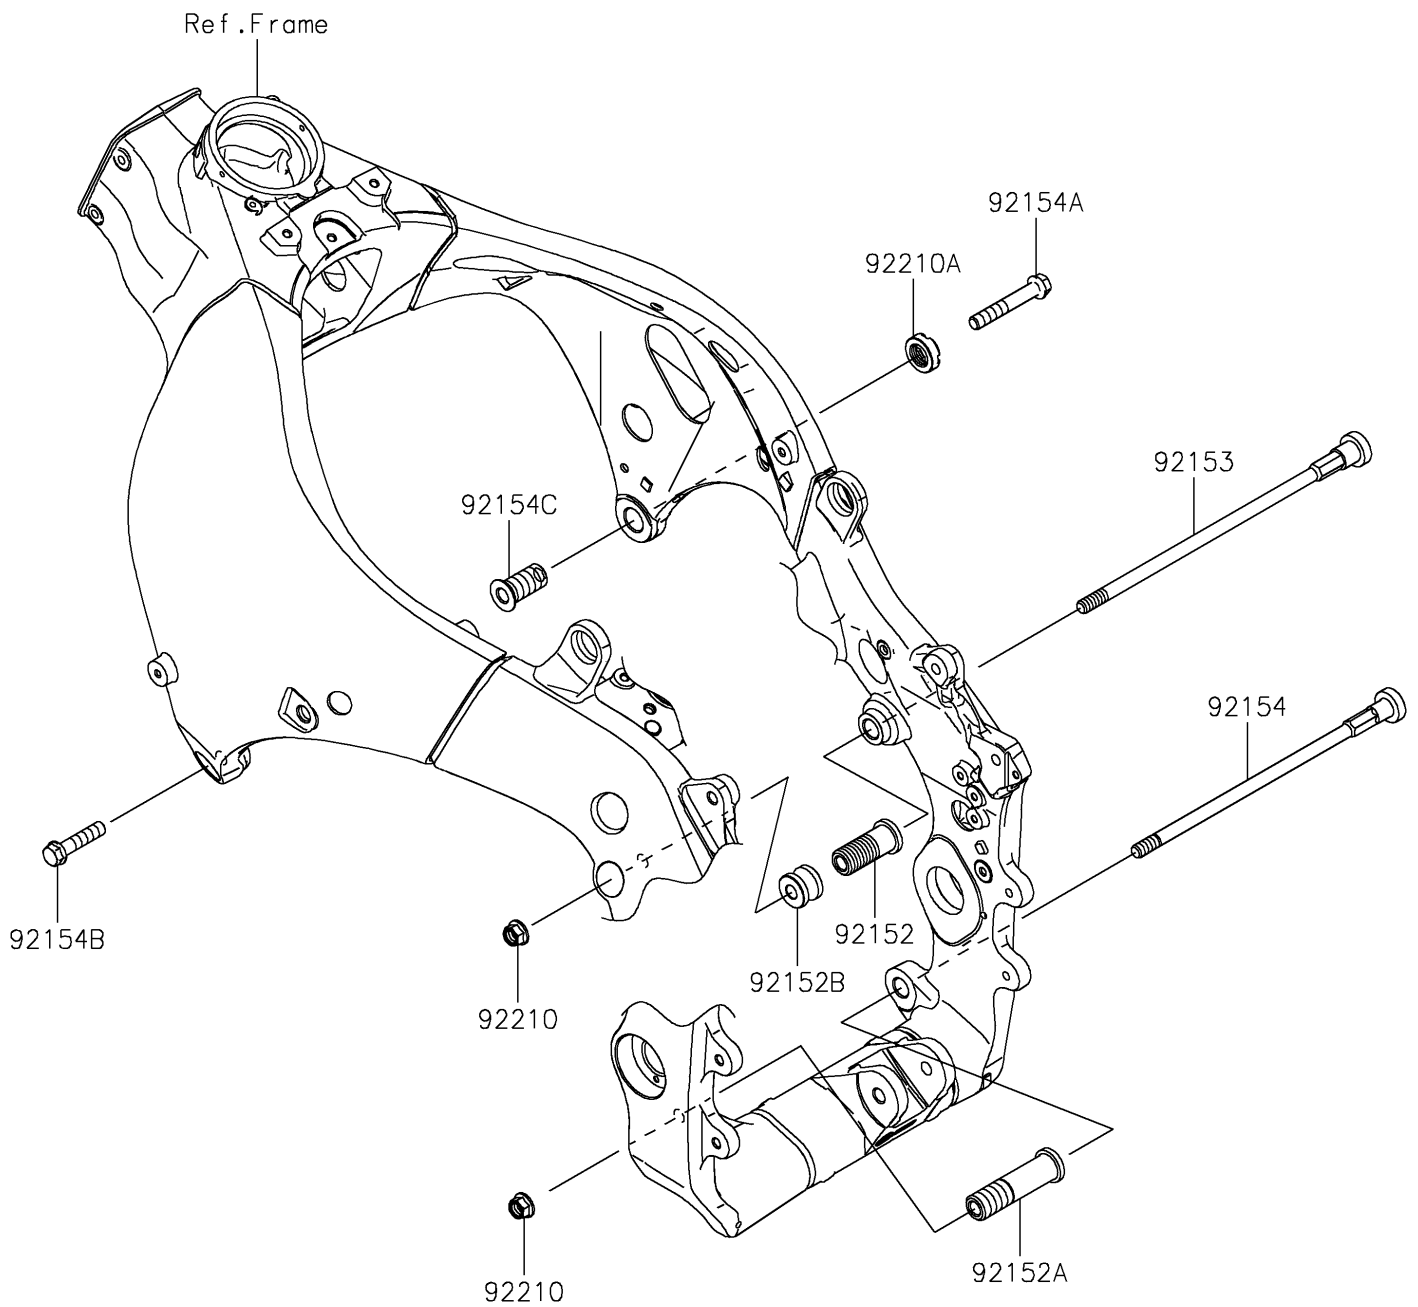

2025 Ninja ZX-10R ABS PARTS DIAGRAM

Engine Mount

F2122

2025 Ninja ZX-10R ABS PARTS LIST

Engine Mount

ITEM NAME	PART NUMBER	QUANTITY
COLLAR,ENGINE MOUNT (Ref # 92152)	92152-0076	1
COLLAR,10.5X20X80 (Ref # 92152A)	92152-0860	1
COLLAR (Ref # 92152B)	92152-0984	1
BOLT,SOCKET,10X279 (Ref # 92153)	92153-1329	1
BOLT,SOCKET,10X260 (Ref # 92154)	92154-0386	1
BOLT,FLANGED,10X65 (Ref # 92154A)	92154-1964	1
BOLT,FLANGED,10X40 (Ref # 92154B)	92154-1965	1
BOLT,SOCKET,18X38 (Ref # 92154C)	92154-1966	1
NUT,LOCK,FLANGED,10MM (Ref # 92210)	92210-1139	2
NUT,CASTLE,18MM (Ref # 92210A)	92210-1390	1