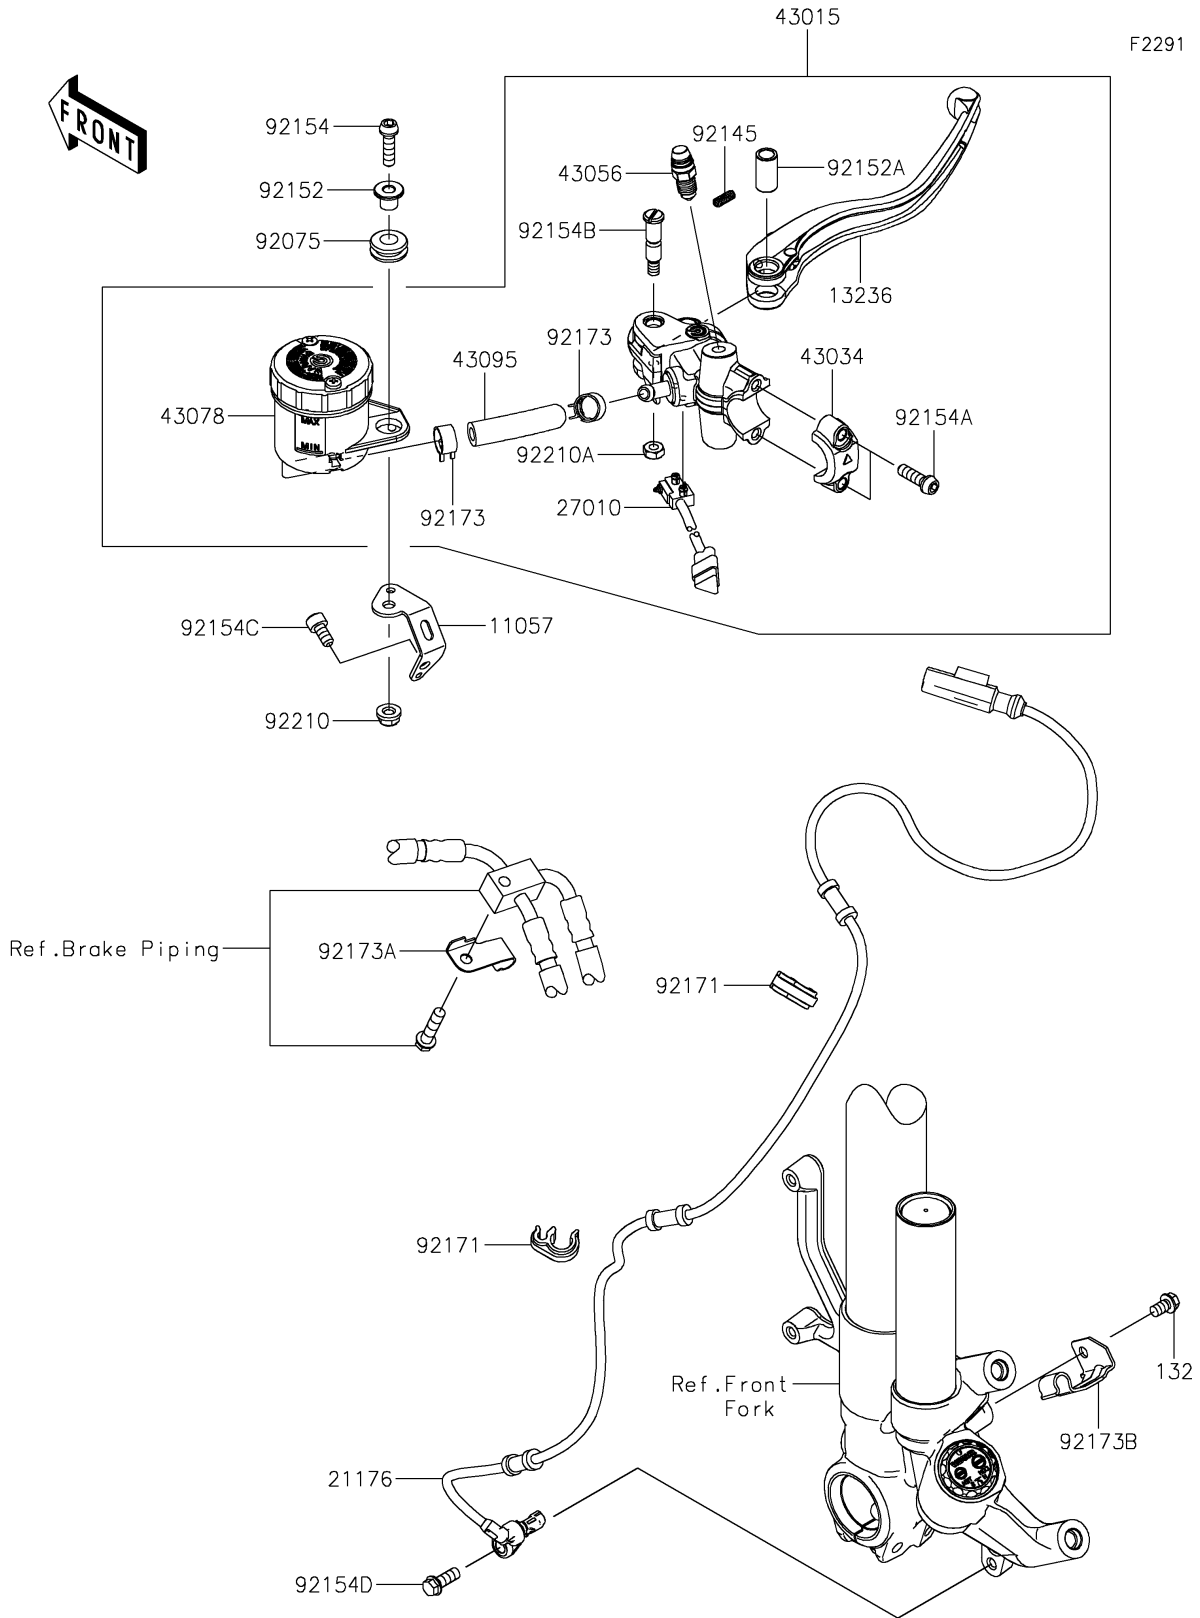

2025 Ninja ZX-10R ABS PARTS DIAGRAM

Front Master Cylinder

2025 Ninja ZX-10R ABS PARTS LIST

Front Master Cylinder

ITEM NAME	PART NUMBER	QUANTITY
BRACKET,RESERVOIR TANK (Ref # 11057)	11057-4250	1
LEVER-COMP,BRAKE (Ref # 13236)	13236-0770	1
SENSOR,FR WHEEL (Ref # 21176)	21176-0979	1
SWITCH,BRAKE (Ref # 27010)	27010-0946	1
CYLINDER-ASSY-MASTER,FR (Ref # 43015)	43015-0773	1
HOLDER-BRAKE (Ref # 43034)	43034-0121	1
BREATHER-BRAKE (Ref # 43056)	43056-0019	1
RESERVOIR (Ref # 43078)	43078-0577	1
HOSE-BRAKE (Ref # 43095)	43095-0908	1
DAMPER (Ref # 92075)	92075-1028	1
SPRING (Ref # 92145)	92145-1683	1
COLLAR,6X16X10.6 (Ref # 92152)	92152-2110	1
COLLAR,LEVER (Ref # 92152A)	92152-2151	1
BOLT,SOCKET,6X22 (Ref # 92154)	92154-1456	1
BOLT,SOCKET,6X20 (Ref # 92154A)	92154-1644	2
BOLT,LEVER (Ref # 92154B)	92154-1809	1
BOLT,SOCKET,6X12 (Ref # 92154C)	92154-1978	1
BOLT,FLANGED,6X16 (Ref # 92154D)	92154-4217	1
CLAMP,BRAKE HOSE (Ref # 92171)	92171-1819	2
CLAMP,HOSE (Ref # 92173)	92173-1498	2
CLAMP,UNDER BRACKET (Ref # 92173A)	92173-1507	1
CLAMP,AXLE,LH (Ref # 92173B)	92173-1887	1
NUT,6MM (Ref # 92210)	92210-0991	1
NUT,U (Ref # 92210A)	92210-1424	1
BOLT-FLANGED-SMALL,6X10 (Ref # 132)	132BA0610	1