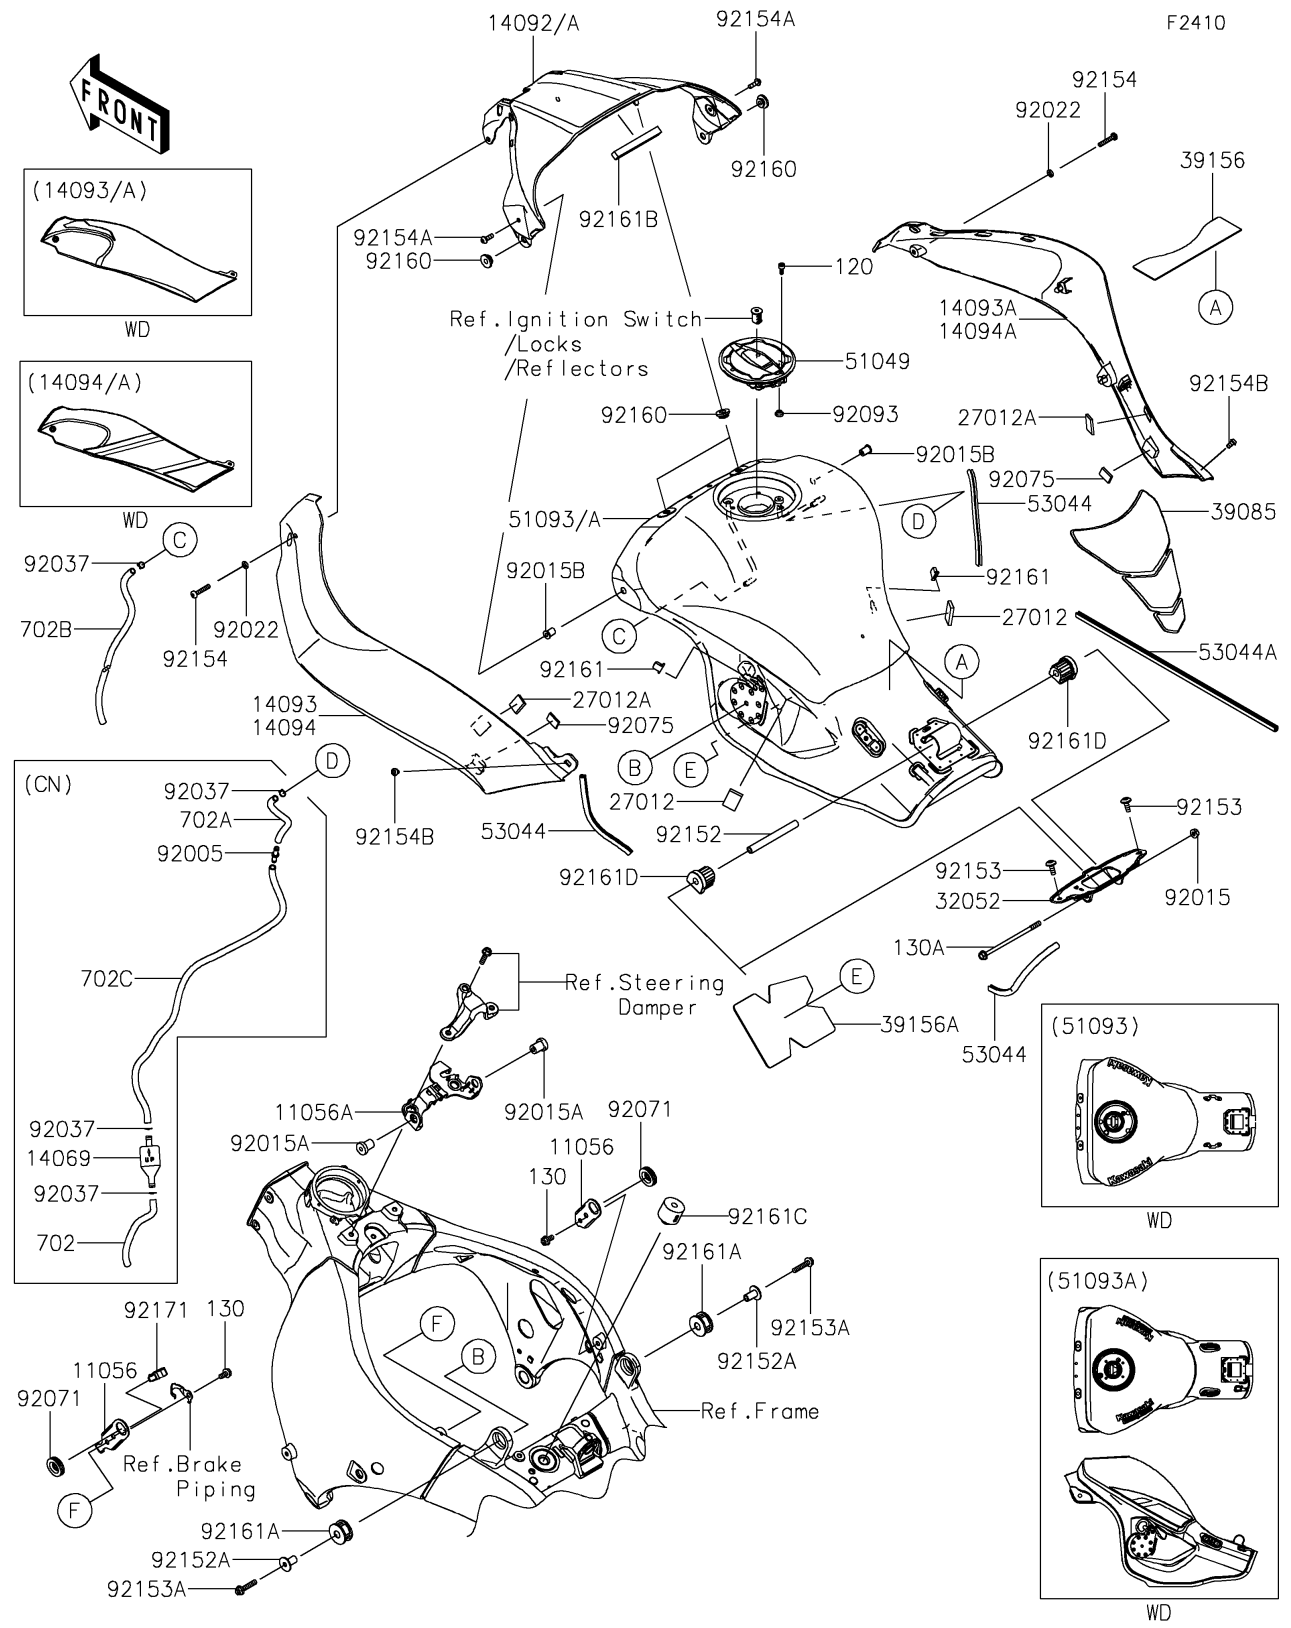

2025 Ninja ZX-10R ABS PARTS DIAGRAM

Fuel Tank

2025 Ninja ZX-10R ABS PARTS LIST

Fuel Tank

ITEM NAME	PART NUMBER	QUANTITY
BRACKET,TANK COVER,SIDE (Ref # 11056)	11056-0242	2
BRACKET,TANK COVER,FR (Ref # 11056A)	11056-7782	1
BREATHER,TANK (Ref # 14069)	14069-0008	1
COVER,TANK,CNT,M.F.S.BLACK (Ref # 14092)	14092-0786-739	1
COVER,TANK,CNT,L.GREEN (Ref # 14092A)	14092-0786-777	1
COVER,TANK,LH,M.F.S.BLACK (Ref # 14093)	14093-5488-739	1
COVER,TANK,RH,M.F.S.BLACK (Ref # 14093A)	14093-5489-739	1
COVER,TANK,LH,EBONY (Ref # 14094)	14094-5027-H8	1
COVER,TANK,RH,EBONY (Ref # 14094A)	14094-5028-H8	1
HOOK (Ref # 27012)	27012-0170	2
HOOK (Ref # 27012A)	27012-0171	2
BRACKET-TANK (Ref # 32052)	32052-0154	1
PAD-TANK (Ref # 39085)	39085-0011	1
PAD,40X180X1.0 (Ref # 39156)	39156-0745	1
PAD,106X141X2 (Ref # 39156A)	39156-2403	1
CAP-TANK,FUEL (Ref # 51049)	51049-0756	1
TANK-COMP-FUEL,M.F.S.BLACK (Ref # 51093)	51093-5177-739	1
TANK-COMP-FUEL,L.GREEN (Ref # 51093A)	51093-5476-777	1
TRIM,L=157 (Ref # 53044)	53044-1276	3
TRIM,L=400 (Ref # 53044A)	53044-1310	1
FITTING (Ref # 92005)	92005-0721	1
NUT,FLANGED,6MM (Ref # 92015)	92015-1367	1
NUT,RUBBER,6MM (Ref # 92015A)	92015-1692	2
NUT,WELL,5MM (Ref # 92015B)	92015-1757	2
WASHER,6.2X11X1.5 (Ref # 92022)	92022-183	2
CLAMP,TUBE (Ref # 92037)	92037-010	1
GROMMET (Ref # 92071)	92071-1043	2
DAMPER (Ref # 92075)	92075-1982	2
SEAL,FUEL TANK CAP (Ref # 92093)	92093-1030	1