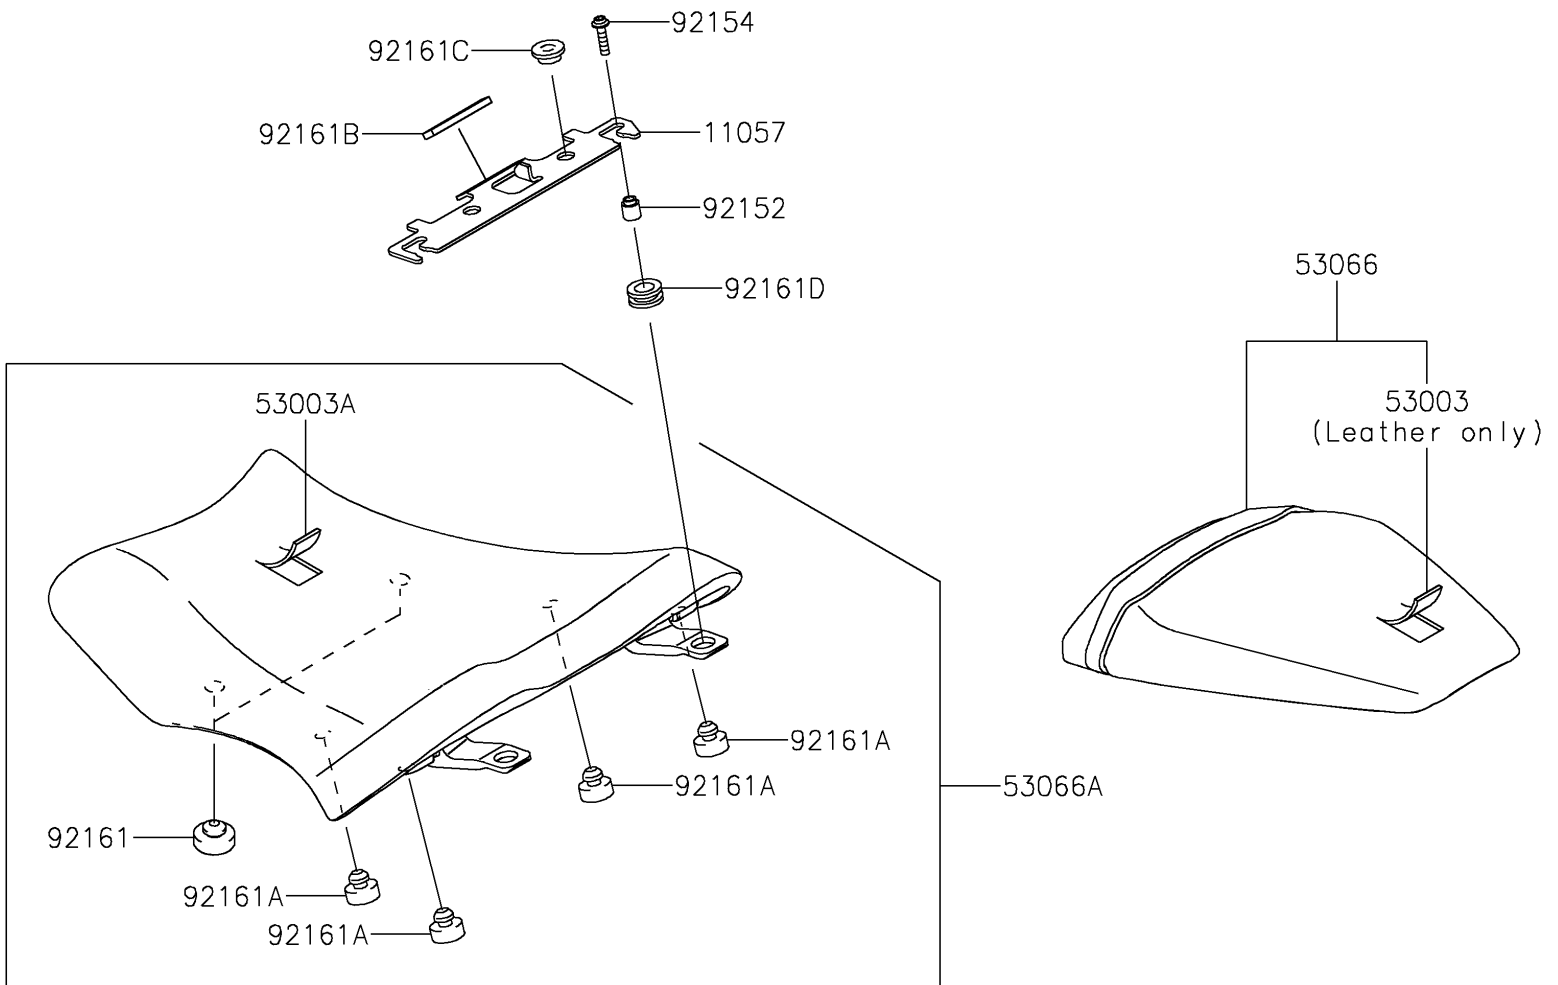

2025 NINJA® ZX™ -10R ABS PARTS DIAGRAM

Seat

F2510

2025 NINJA® ZX™ -10R ABS PARTS LIST

Seat

ITEM NAME	PART NUMBER	QUANTITY
BRACKET,SEAT (Ref # 11057)	11057-7381	1
LEATHER,RR SEAT,BLACK (Ref # 53003)	53003-0420-MA	1
LEATHER,FR SEAT,BLACK (Ref # 53003A)	53003-0535-MA	1
SEAT-ASSY,RR,BLACK/BLACK (Ref # 53066)	53066-0506-12Y	1
SEAT-ASSY,FR,BLACK (Ref # 53066A)	53066-0700-MA	1
COLLAR (Ref # 92152)	92152-2816	2
BOLT,SOCKET,5X20 (Ref # 92154)	92154-4257	2
DAMPER,SEAT,10X25X8 (Ref # 92161)	92161-0095	2
DAMPER,8X20X8 (Ref # 92161A)	92161-0223	4
DAMPER,10X50X4 (Ref # 92161B)	92161-1834	1
DAMPER,6X20X7.5 (Ref # 92161C)	92161-1937	2
DAMPER (Ref # 92161D)	92161-2403	2