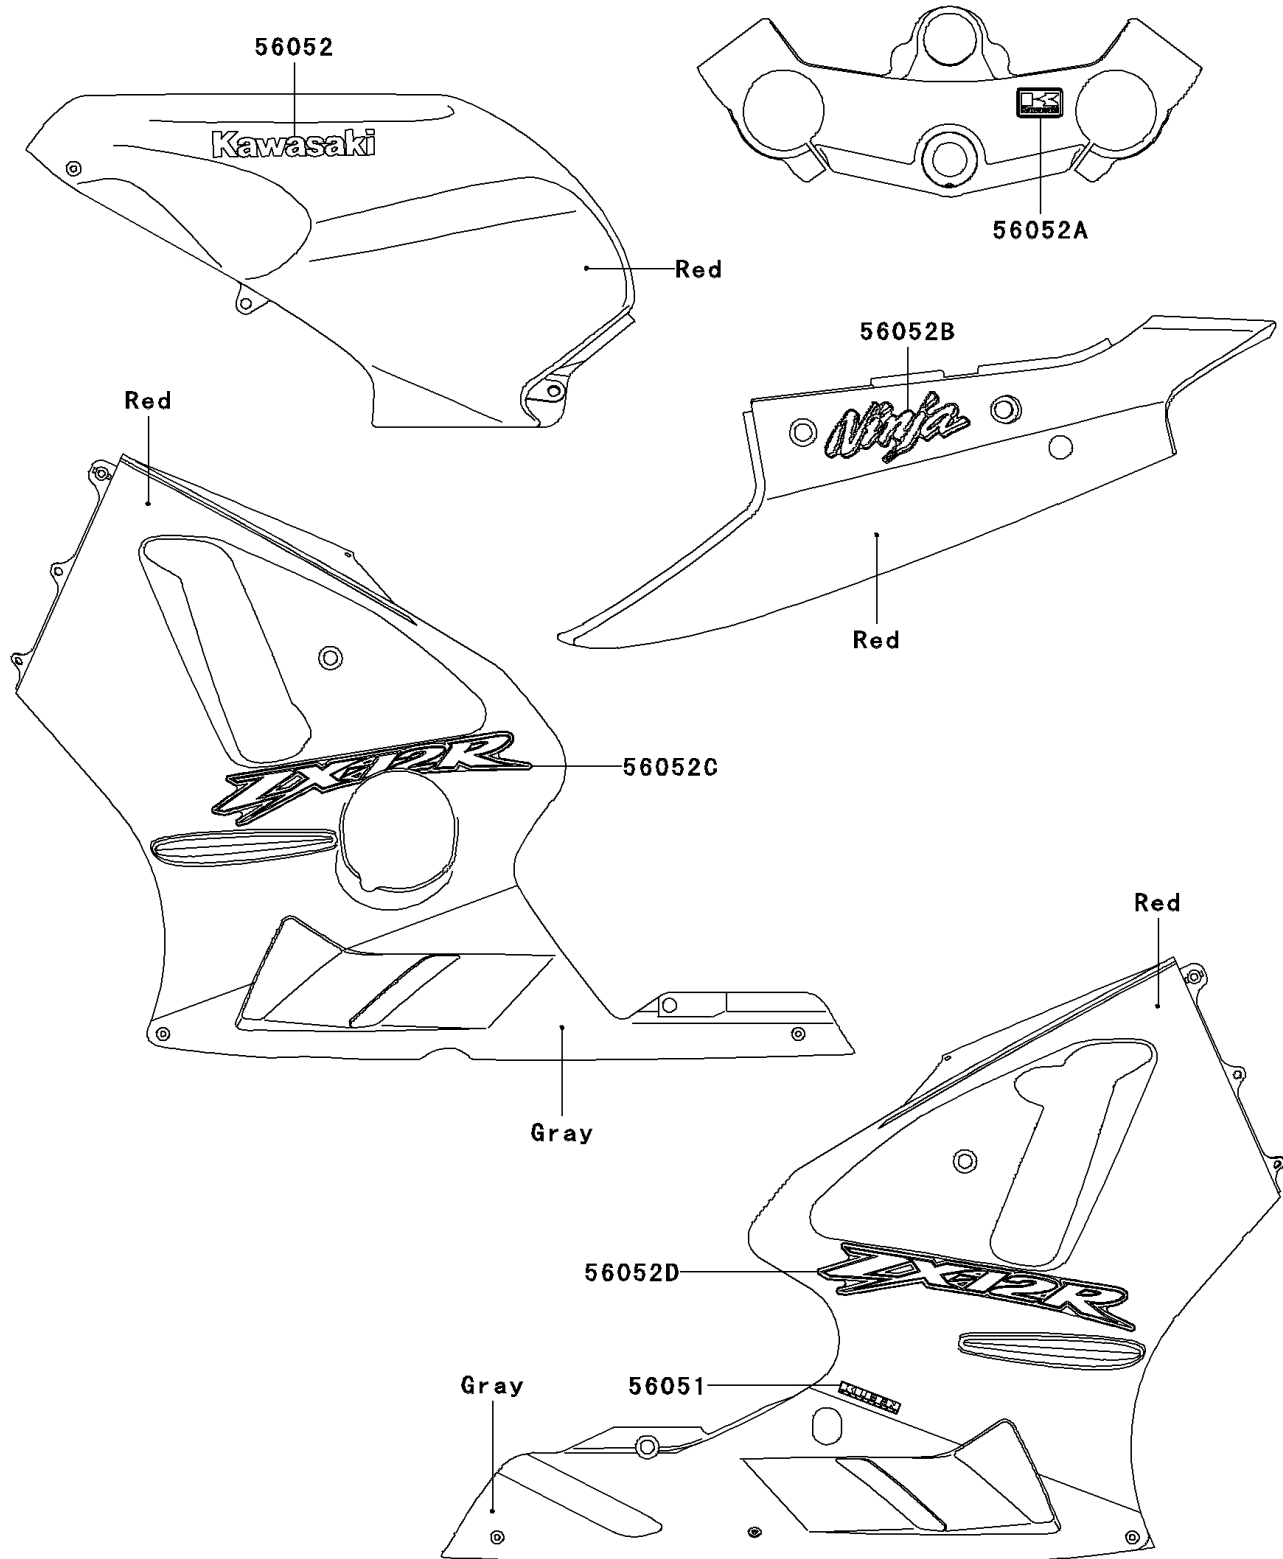

# 2002 Ninja® ZX™-12R PARTS DIAGRAM

Decals(Red)(B1)

F2861A

## 2002 Ninja® ZX™ -12R PARTS LIST

Decals(Red)(B1)

ITEM NAME	PART NUMBER	QUANTITY
MARK,KLEEN (Ref # 56051)	56051-1801	1
MARK,FUEL TANK COVER,KAWASAKI (Ref # 56052)	56052-1173	2
MARK,K.KAWASAKI (Ref # 56052A)	56052-1202	1
MARK,TAIL COVER,NINJA (Ref # 56052B)	56052-1620	2
MARK,LWR COWLING,LH,ZX-12R (Ref # 56052C)	56052-1621	1
MARK,LWR COWLING,RH,ZX-12R (Ref # 56052D)	56052-1622	1