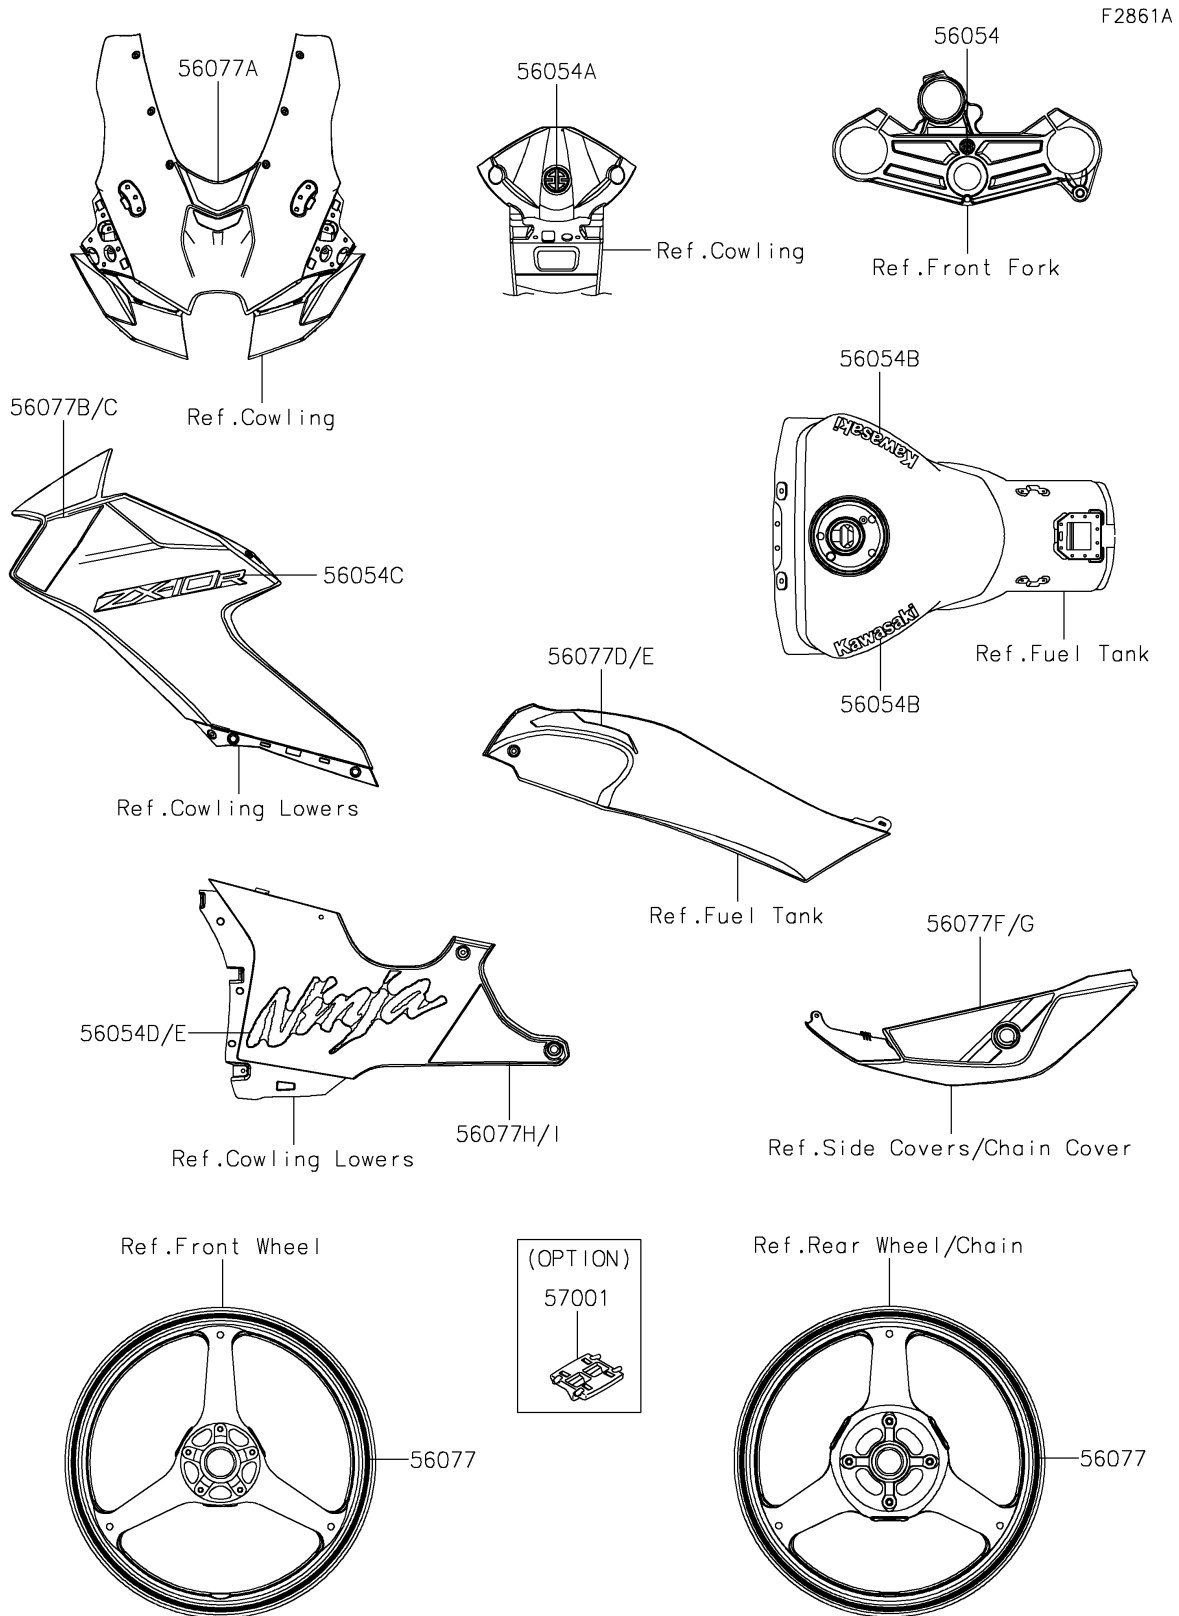

2025 NINJA® ZX™-10R ABS PARTS DIAGRAM

Decals(Black)

2025 NINJA® ZX™ -10R ABS PARTS LIST

Decals(Black)

ITEM NAME	PART NUMBER	QUANTITY
MARK,UPP HOLDER,RIVER (Ref # 56054)	56054-1628	1
MARK,UPP COWL.,RIVER (Ref # 56054A)	56054-2900	1
MARK,FUEL TANK,KAWASAKI (Ref # 56054B)	56054-3982	2
MARK,SIDE COWL.,ZX-10R (Ref # 56054C)	56054-4037	2
MARK,LWR COWL.,LH,NINJA (Ref # 56054D)	56054-4038	1
MARK,LWR COWL.,RH,NINJA (Ref # 56054E)	56054-4039	1
PATTERN,WHEEL,SIL/BLK,4X1350 (Ref # 56077)	56077-0524	4
PATTERN,UPP COWL.,CNT (Ref # 56077A)	56077-0840	1
PATTERN,SIDE COWL.,LH (Ref # 56077B)	56077-0841	1
PATTERN,SIDE COWL.,RH (Ref # 56077C)	56077-0842	1
PATTERN,TANK COVER,LH (Ref # 56077D)	56077-0843	1
PATTERN,TANK COVER,RH (Ref # 56077E)	56077-0844	1
PATTERN,TAIL COVER,LH (Ref # 56077F)	56077-0845	1
PATTERN,TAIL COVER,RH (Ref # 56077G)	56077-0846	1
PATTERN,LWR COWL.,LH (Ref # 56077H)	56077-0847	1
PATTERN,LWR COWL.,RH (Ref # 56077I)	56077-0848	1
RIM STRIPE APPLICATOR (Ref # 57001)	57001-1752	AR