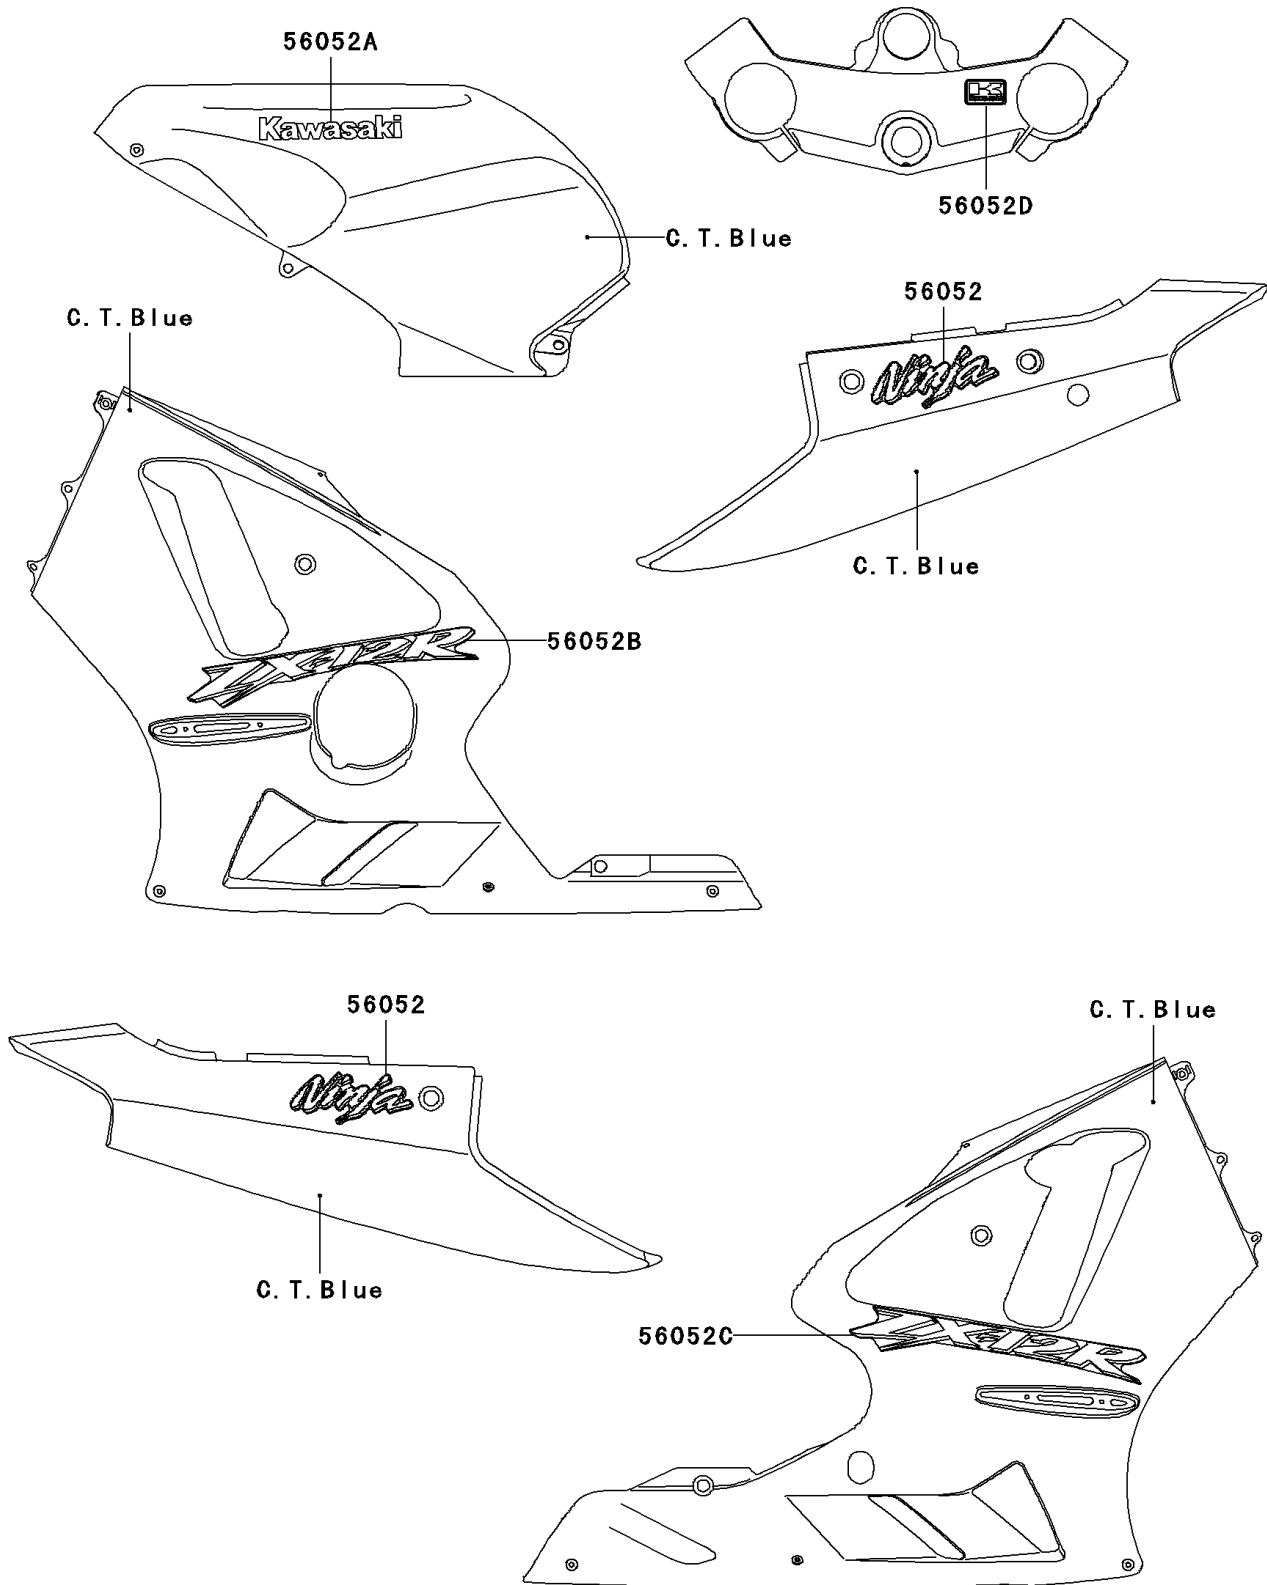

# 2004 Ninja® ZX™-12R PARTS DIAGRAM

Decals(C.T.Blue)(B3)

F2861F

# 2004 Ninja® ZX™-12R PARTS LIST

Decals(C.T.Blue)(B3)

ITEM NAME

PART NUMBER

QUANTITY

---