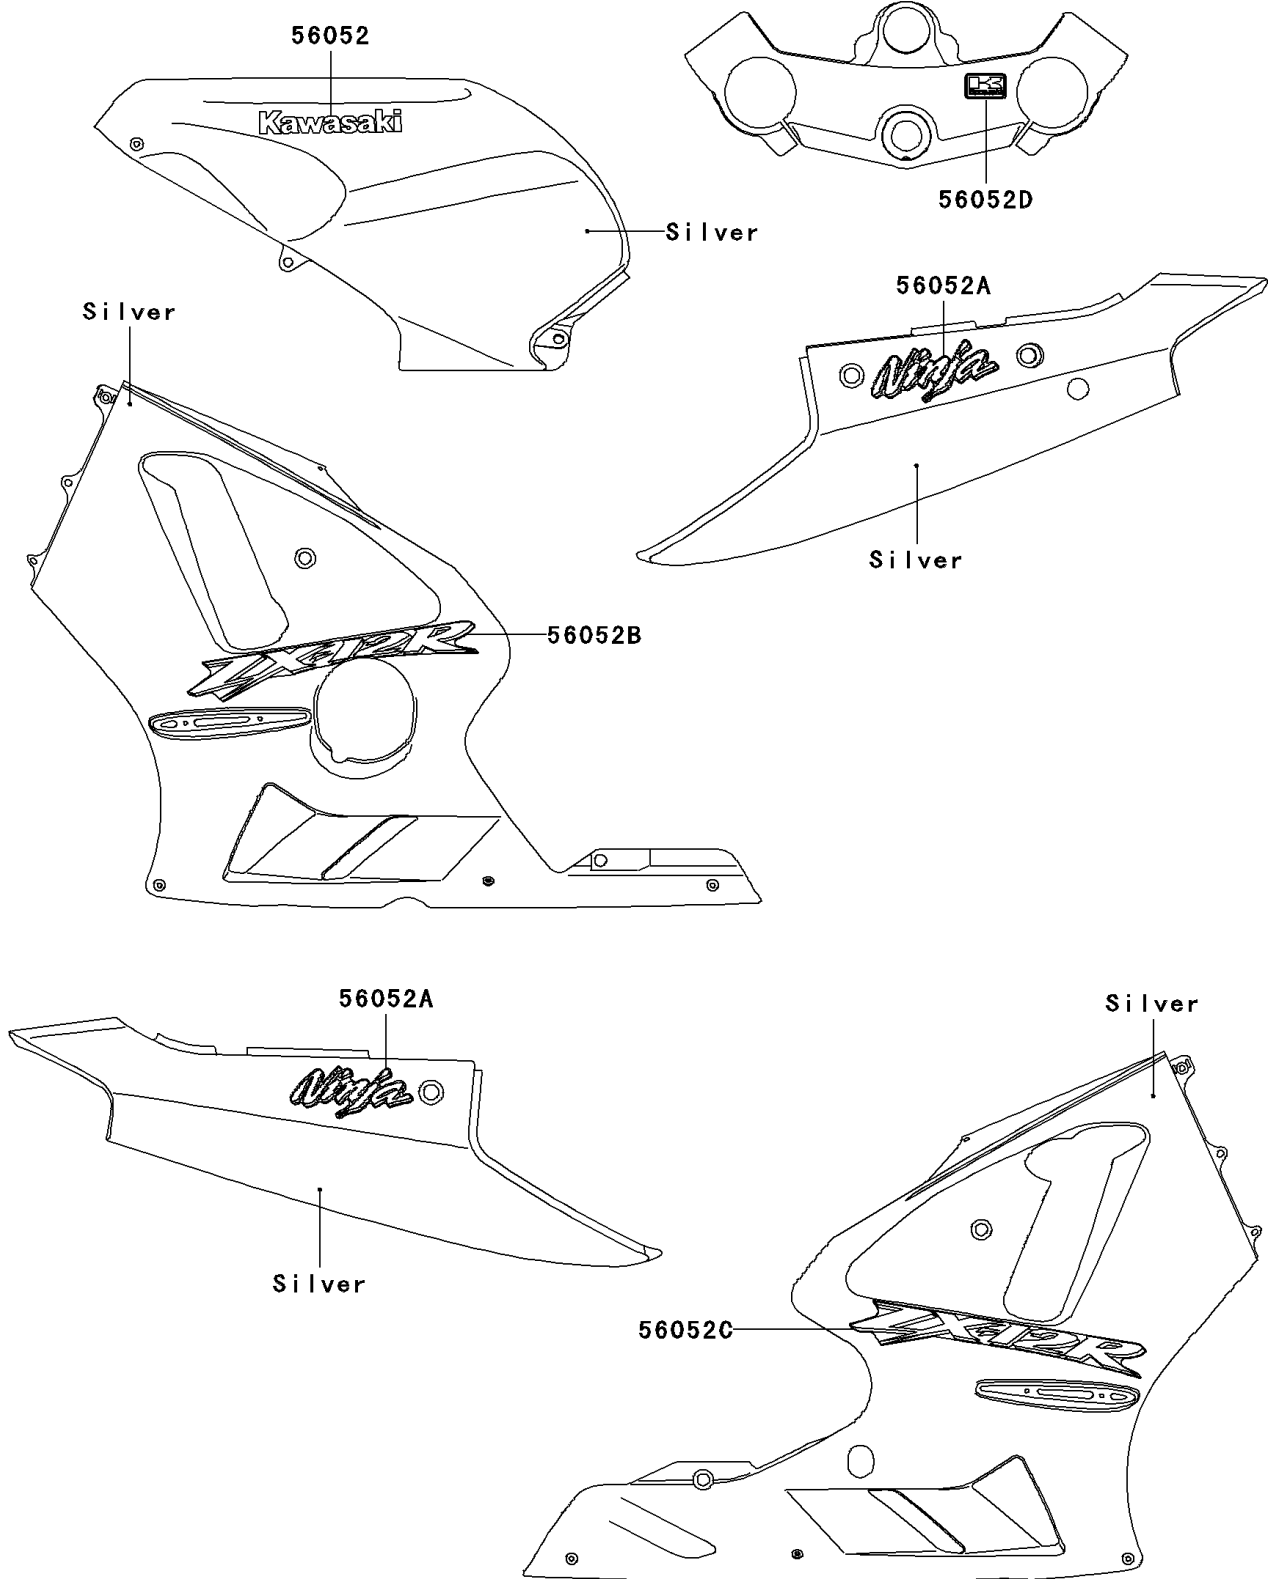

# 2004 Ninja® ZX™-12R PARTS DIAGRAM

Decals(Silver)(B3)

F2861G

## 2004 Ninja® ZX™ -12R PARTS LIST

Decals(Silver)(B3)

ITEM NAME	PART NUMBER	QUANTITY
MARK,FUEL TANK,KAWASAKI (Ref # 56052)	56052-0213	2
MARK,LWR COWLING,NINJA (Ref # 56052A)	56052-0214	2
MARK,LWR COWLING,LH,ZX-12R (Ref # 56052B)	56052-0215	1
MARK,LWR COWLING,RH,ZX-12R (Ref # 56052C)	56052-0216	1
MARK,K.KAWASAKI (Ref # 56052D)	56052-1202	1