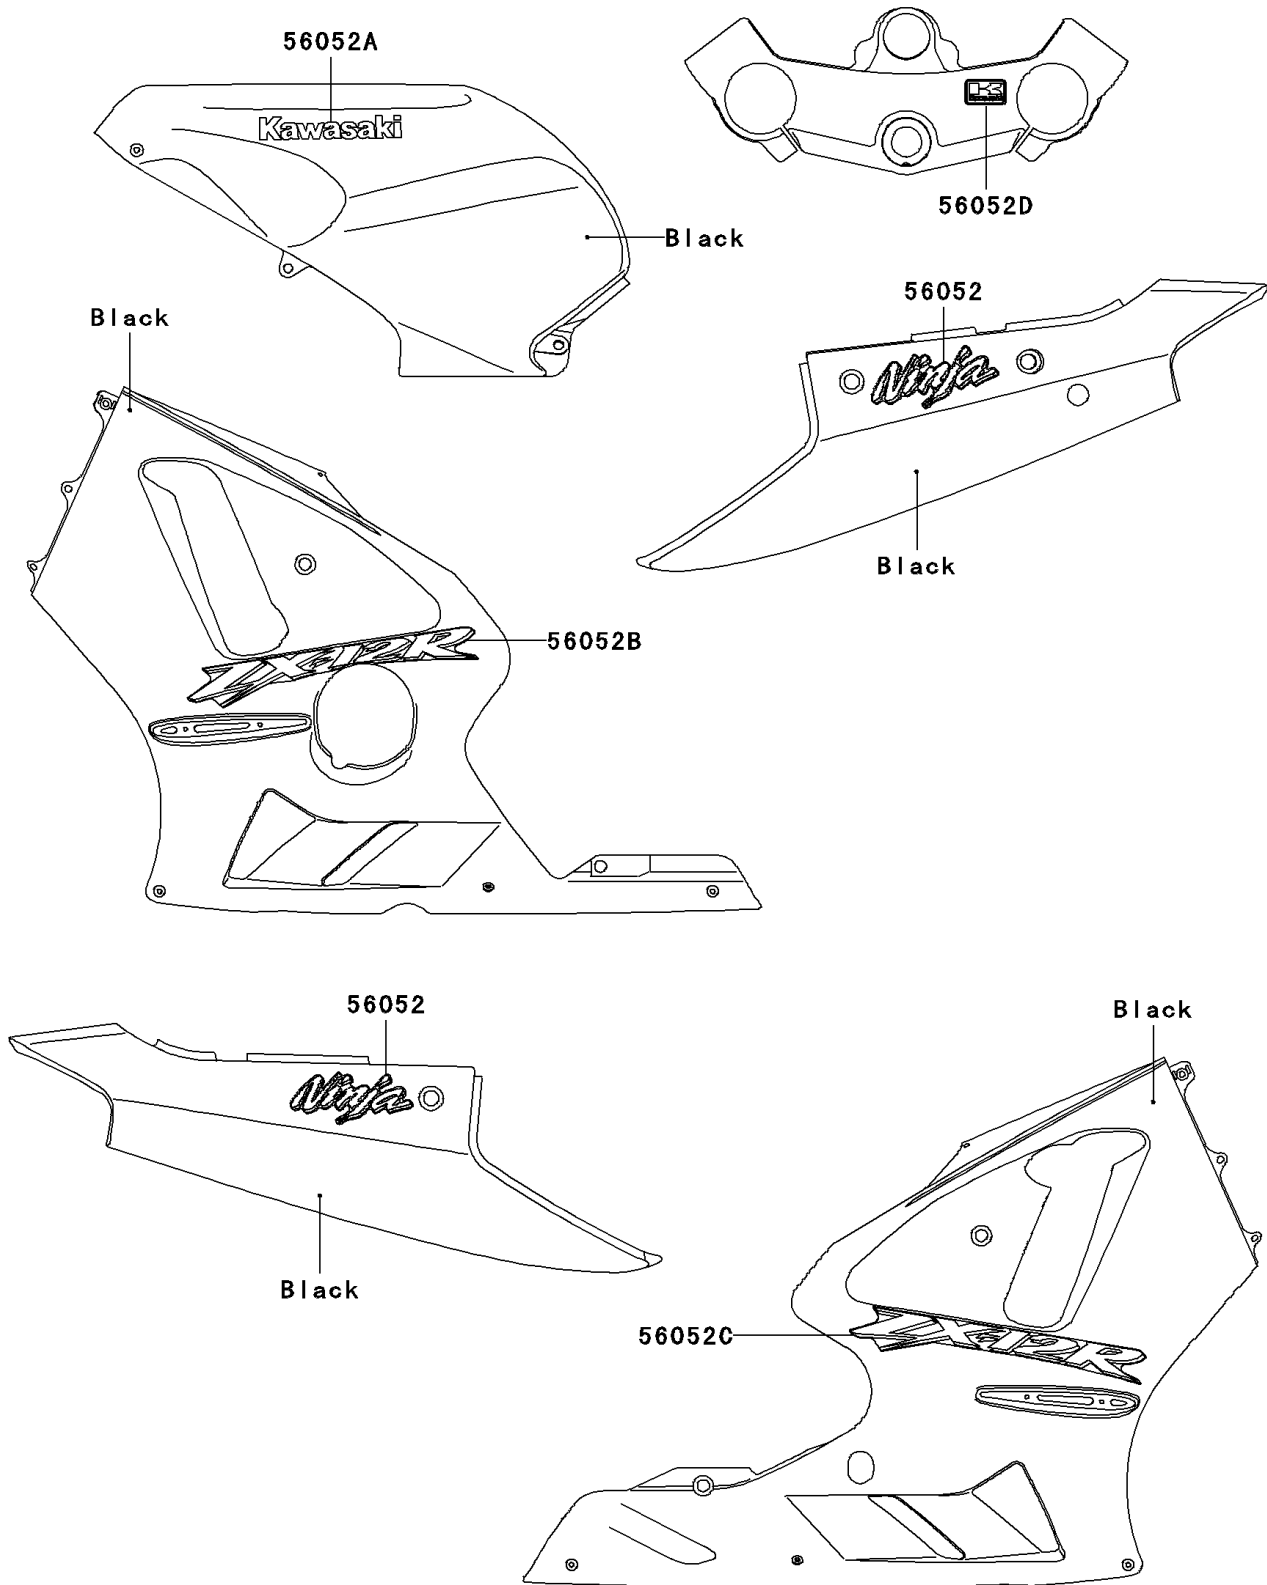

2004 Ninja® ZX™-12R PARTS DIAGRAM

Decals(Black)(B3)(CN)

F2861H

2004 Ninja® ZX™-12R PARTS LIST

Decals(Black)(B3)(CN)

ITEM NAME	PART NUMBER	QUANTITY
-----------	-------------	----------