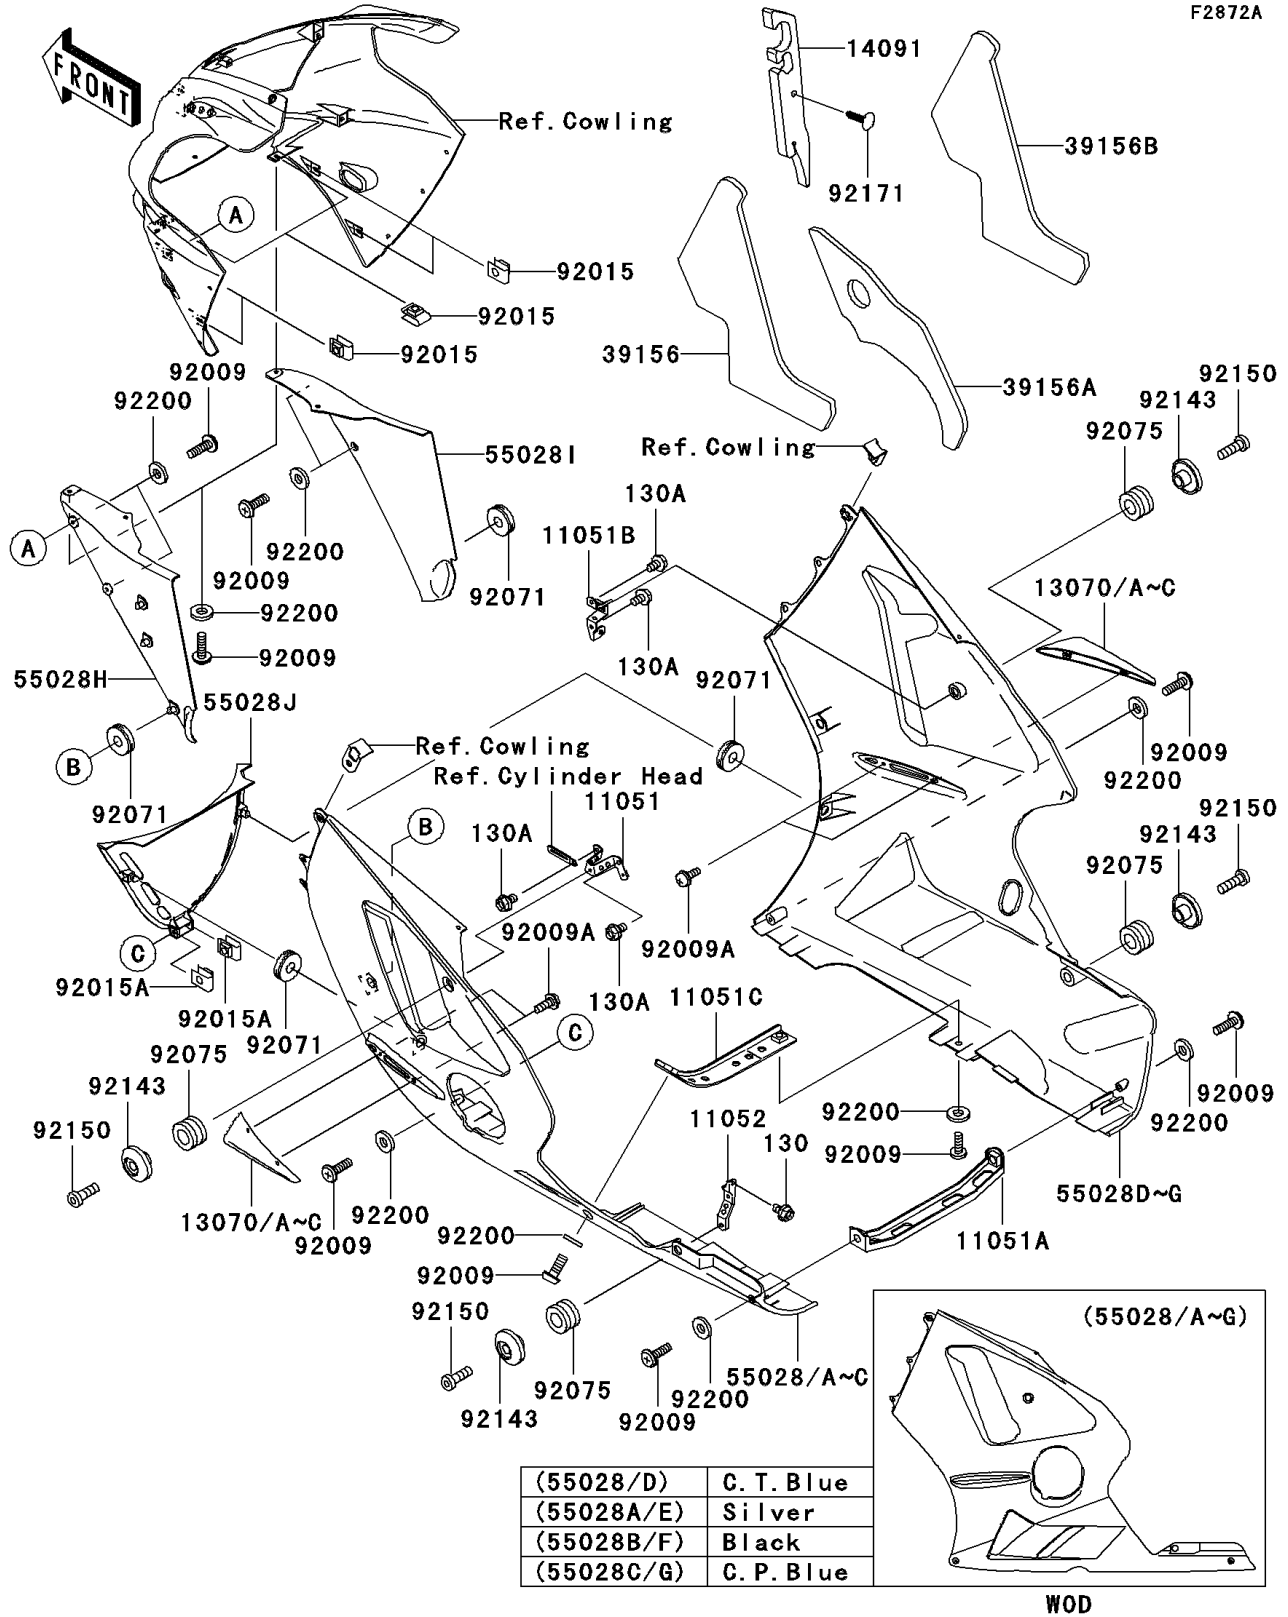

2004 Ninja® ZX™-12R PARTS DIAGRAM

Cowling Lower(B3/B4)

F2872A

2004 Ninja® ZX™-12R PARTS LIST

Cowling Lowers(B3/B4)

ITEM NAME	PART NUMBER	QUANTITY
BRACKET,LWR COWLING,LH,UPP (Ref # 11051)	11051-1365	1
BRACKET,LWR COWLING,LH&RH,RR (Ref # 11051A)	11051-1368	1
BRACKET,LWR COWLING,RH,UPP (Ref # 11051B)	11051-1369	1
BRACKET,LWR COWLING,LWR,CNT (Ref # 11051C)	11051-1878	1
BRACKET,LWR COWLING,LH,LWR (Ref # 11052)	11052-1829	1
GUIDE,WING,C.T.BLUE (Ref # 13070)	13070-1341-235	2
GUIDE,WING,G.SILVER (Ref # 13070A)	13070-1341-474	2
COVER (Ref # 14091)	14091-1272	1
PAD,LWR COWLING,LH,FR (Ref # 39156)	39156-1716	1
PAD,LWR COWLING,LH,UPP (Ref # 39156A)	39156-1717	1
PAD,LWR COWLING,RH,FR (Ref # 39156B)	39156-1718	1
COWLING,LWR,LH,C.T.BLUE (Ref # 55028)	55028-1427-235	1
COWLING,LWR,LH,G.SILVER (Ref # 55028A)	55028-1427-474	1
COWLING,LWR,RH,C.T.BLUE (Ref # 55028D)	55028-1428-235	1
COWLING,LWR,RH,G.SILVER (Ref # 55028E)	55028-1428-474	1
COWLING,FR,LH (Ref # 55028H)	55028-1429	1
COWLING,FR,RH (Ref # 55028I)	55028-1430	1
COWLING,FR,LWR (Ref # 55028J)	55028-1431	1
SCREW,5X16 (Ref # 92009)	92009-1909	12
SCREW,5X14 (Ref # 92009A)	92009-1975	4
NUT,5MM (Ref # 92015)	92015-1569	6
NUT,5MM (Ref # 92015A)	92015-1573	2
GROMMET (Ref # 92071)	92071-056	4
DAMPER (Ref # 92075)	92075-1634	4
COLLAR,BLACK (Ref # 92143)	92143-1226	4
BOLT,SOCKET,6X18 (Ref # 92150)	92150-1553	4
CLAMP (Ref # 92171)	92171-1280	1
WASHER,NYLON,5.3X11.5X0.5 (Ref # 92200)	92200-1480	12
BOLT-FLANGED (Ref # 130)	130S0610	1

2004 Ninja® ZX™-12R PARTS LIST

Cowling Lowers(B3/B4)

ITEM NAME	PART NUMBER	QUANTITY
BOLT-FLANGED,6X10 (Ref # 130A)	130V0610	4
GUIDE,WING,M.S.BLACK (Ref # 13070B)	13070-1341-660	2
COWLING,LWR,LH,M.S.BLACK (Ref # 55028B)	55028-1427-660	1
COWLING,LWR,RH,M.S.BLACK (Ref # 55028F)	55028-1428-660	1