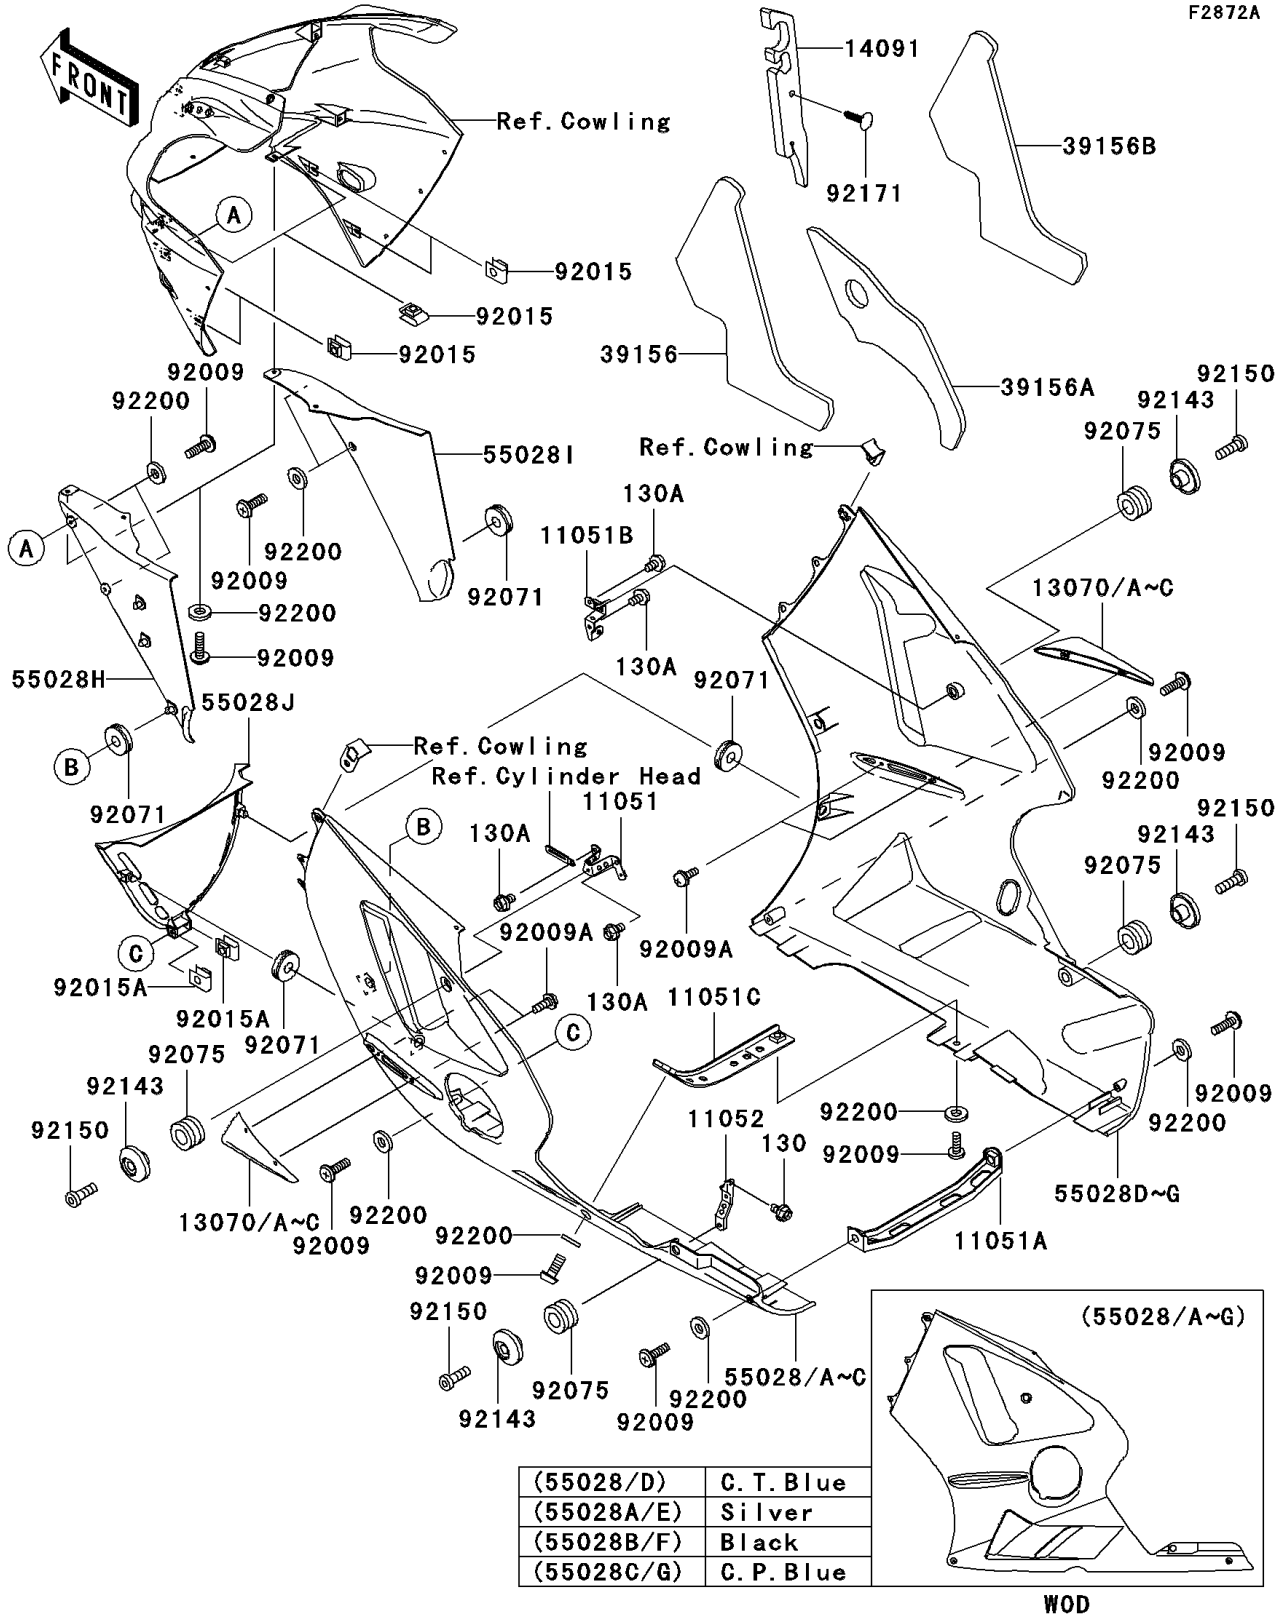

2004 Ninja® ZX™-12R PARTS DIAGRAM

Cowling Lower(B3/B4)

2004 Ninja® ZX™ -12R PARTS LIST

Cowling Lowers(B3/B4)

ITEM NAME

PART NUMBER

QUANTITY
