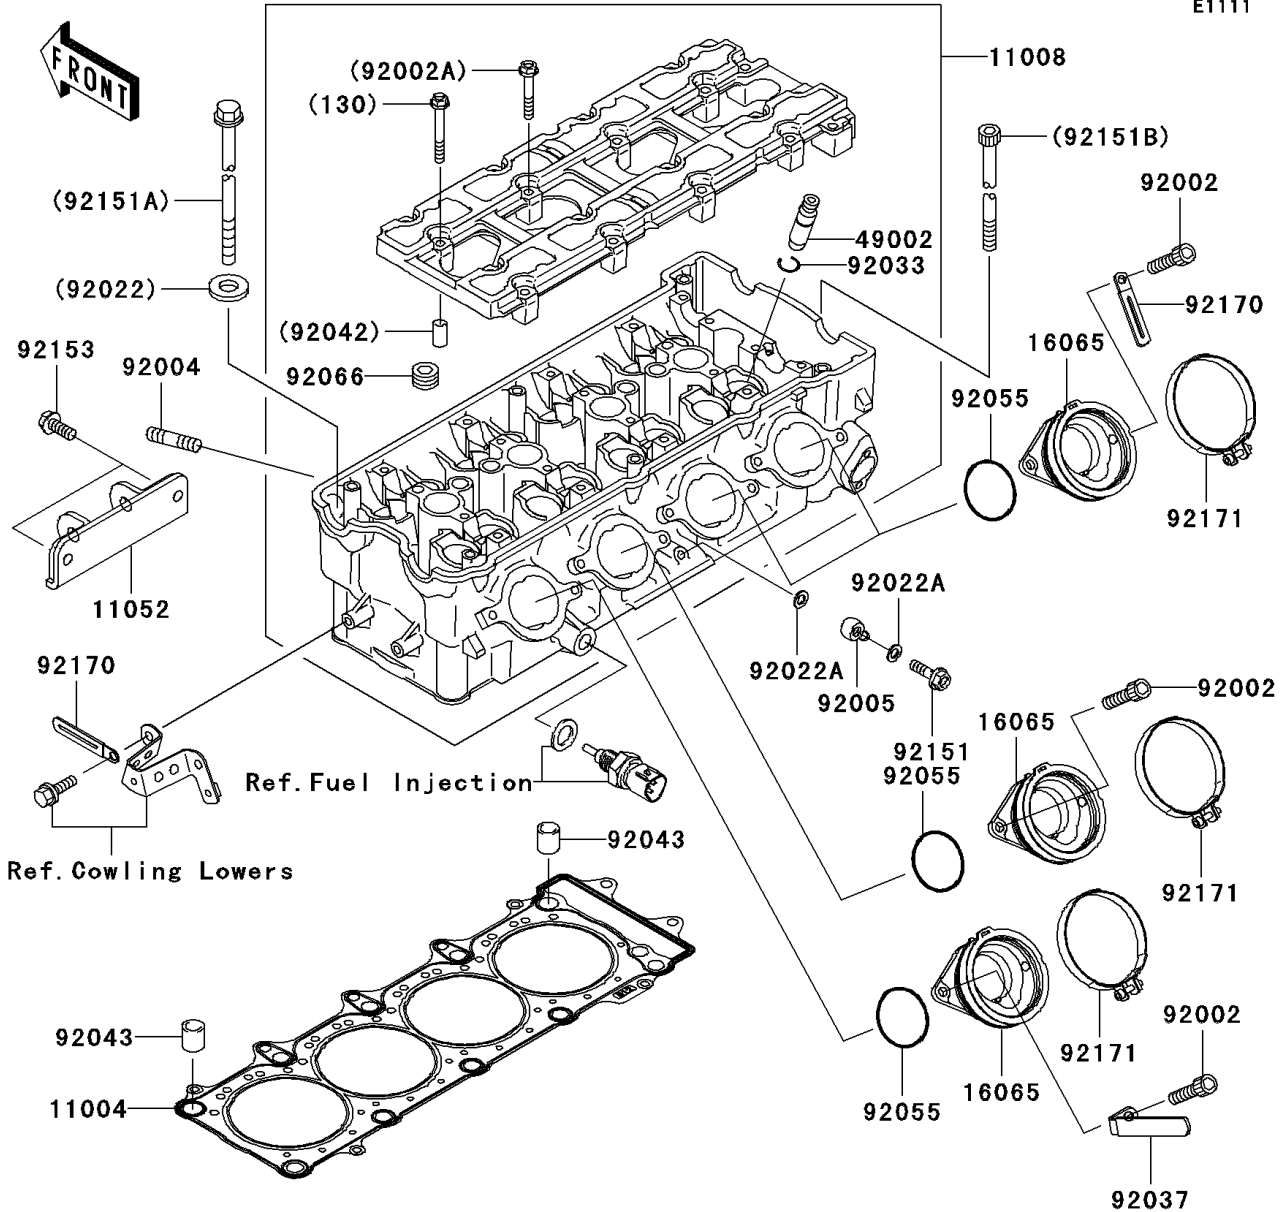

# 2006 Ninja® ZX™-12R (European) PARTS DIAGRAM

## Cylinder Head

E1111

## 2006 Ninja® ZX™-12R (European) PARTS LIST

### Cylinder Head

ITEM NAME	PART NUMBER	QUANTITY
BOLT-FLANGED,6X50 (Ref # 130)	130Z0650	2
GASKET-HEAD (Ref # 11004)	11004-1369	1
HEAD-COMP-CYLINDER (Ref # 11008)	11008-0071	1
BRACKET,CYLINDER HEAD (Ref # 11052)	11052-1542	1
HOLDER-CARBURETOR (Ref # 16065)	16065-1377	4
GUIDE-VALVE (Ref # 49002)	49002-1140	AR
BOLT,6X16 (Ref # 92002)	92002-1143	8
BOLT,6X40 (Ref # 92002A)	92002-1756	18
STUD,8X22 (Ref # 92004)	92004-1249	8
FITTING (Ref # 92005)	92005-1346	1
WASHER,11.5X20.5X1.6 (Ref # 92022)	92022-1720	10
WASHER,6.2X11X1 (Ref # 92022A)	92022-304	2
RING-SNAP (Ref # 92033)	92033-1247	16
CLAMP (Ref # 92037)	92037-1679	1
PIN,DOWEL,6.3X8X14 (Ref # 92042)	92042-007	2
PIN,14X14 (Ref # 92043)	92043-1593	2
RING-O,47X1.9 (Ref # 92055)	92055-1600	4
PLUG,PT1/2X12.5 (Ref # 92066)	92066-0002	5
BOLT,BANJO,6X20 (Ref # 92151)	92151-1329	1
BOLT,11X168 (Ref # 92151A)	92151-1513	10
BOLT,SOCKET,7X120 (Ref # 92151B)	92151-1804	2
BOLT,8X20 (Ref # 92153)	92153-0892	2
CLAMP (Ref # 92170)	92170-1514	3
CLAMP (Ref # 92171)	92171-1089	4