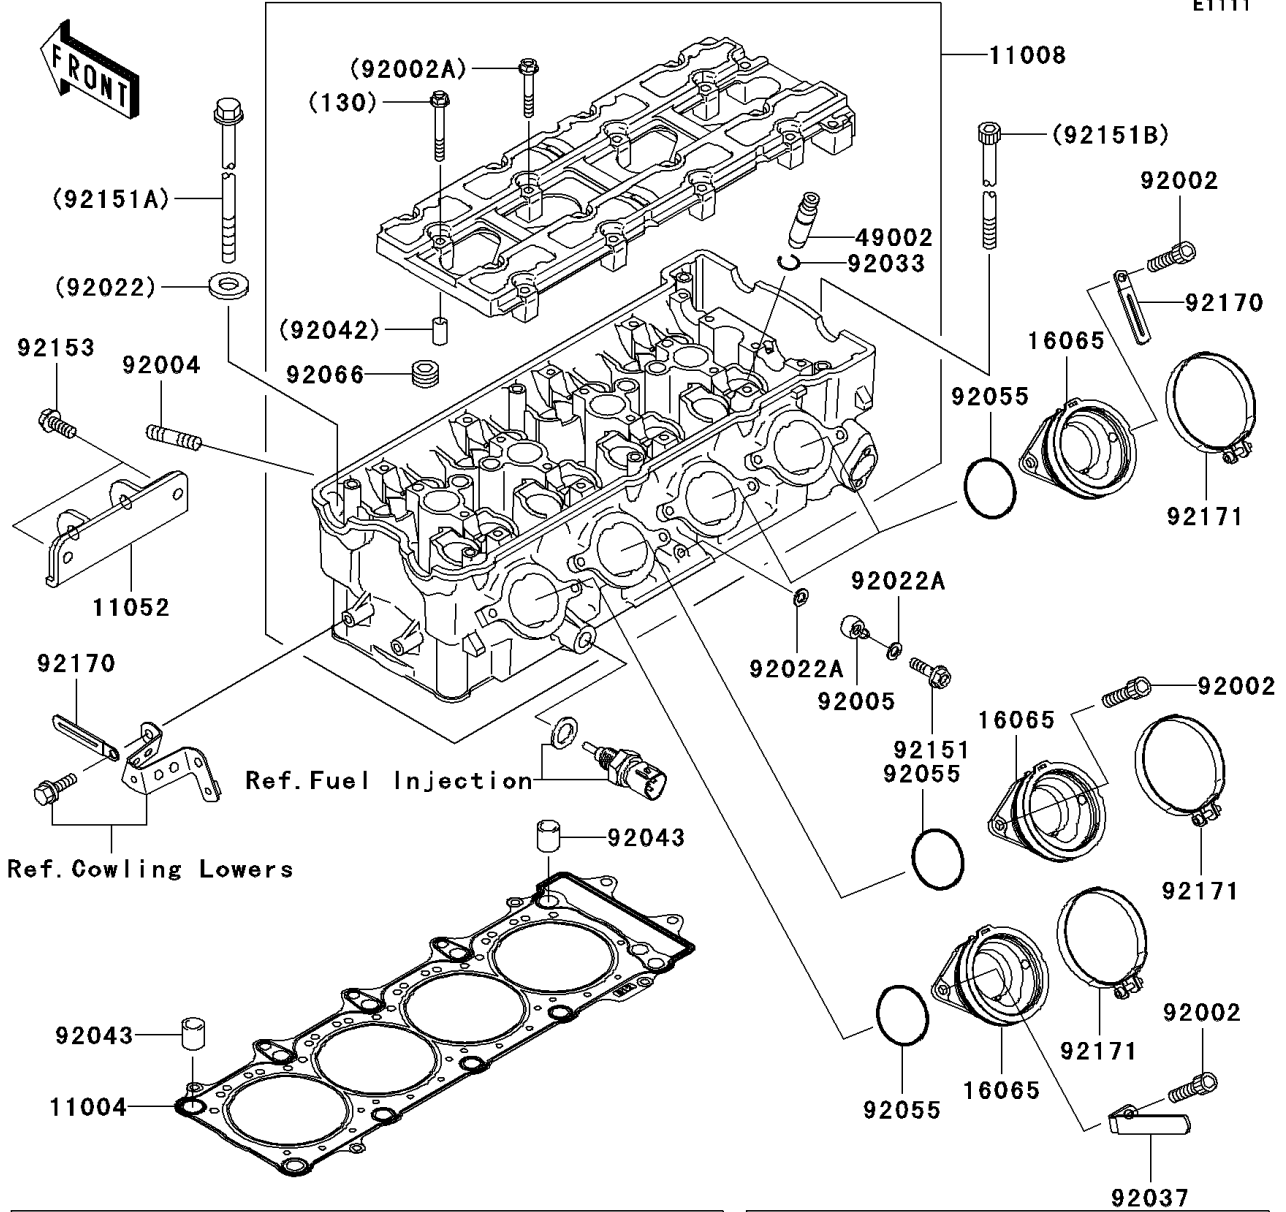

2006 Ninja® ZX™-12R (European) PARTS DIAGRAM

Cylinder Head

E1111

2006 Ninja® ZX™-12R (European) PARTS LIST

Cylinder Head

| ITEM NAME | PART NUMBER | QUANTITY |
|-------------------------------------|-------------|----------|
| BOLT-FLANGED,6X50 (Ref # 130) | 130Z0650 | 2 |
| GASKET-HEAD (Ref # 11004) | 11004-1369 | 1 |
| HEAD-COMP-CYLINDER (Ref # 11008) | 11008-0071 | 1 |
| BRACKET,CYLINDER HEAD (Ref # 11052) | 11052-1542 | 1 |
| HOLDER-CARBURETOR (Ref # 16065) | 16065-1377 | 4 |
| GUIDE-VALVE (Ref # 49002) | 49002-1140 | AR |
| BOLT,6X16 (Ref # 92002) | 92002-1143 | 8 |
| BOLT,6X40 (Ref # 92002A) | 92002-1756 | 18 |
| STUD,8X22 (Ref # 92004) | 92004-1249 | 8 |
| FITTING (Ref # 92005) | 92005-1346 | 1 |
| WASHER,11.5X20.5X1.6 (Ref # 92022) | 92022-1720 | 10 |
| WASHER,6.2X11X1 (Ref # 92022A) | 92022-304 | 2 |
| RING-SNAP (Ref # 92033) | 92033-1247 | 16 |
| CLAMP (Ref # 92037) | 92037-1679 | 1 |
| PIN,DOWEL,6.3X8X14 (Ref # 92042) | 92042-007 | 2 |
| PIN,14X14 (Ref # 92043) | 92043-1593 | 2 |
| RING-O,47X1.9 (Ref # 92055) | 92055-1600 | 4 |
| PLUG,PT1/2X12.5 (Ref # 92066) | 92066-0002 | 5 |
| BOLT,BANJO,6X20 (Ref # 92151) | 92151-1329 | 1 |
| BOLT,11X168 (Ref # 92151A) | 92151-1513 | 10 |
| BOLT,SOCKET,7X120 (Ref # 92151B) | 92151-1804 | 2 |
| BOLT,8X20 (Ref # 92153) | 92153-0892 | 2 |
| CLAMP (Ref # 92170) | 92170-1514 | 3 |
| CLAMP (Ref # 92171) | 92171-1089 | 4 |