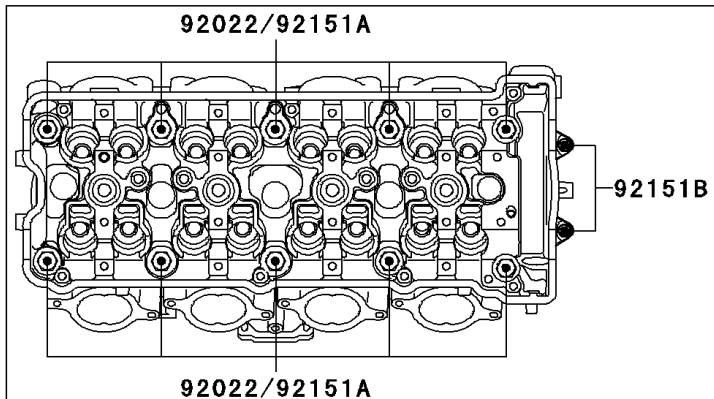

2006 Ninja® ZX™-12R (European) PARTS DIAGRAM

Cylinder Head

E1111

2006 Ninja® ZX™-12R (European) PARTS LIST

Cylinder Head

| ITEM NAME | PART NUMBER | QUANTITY |
|-------------------------------------|-------------|----------|
| BOLT-FLANGED,6X50 (Ref # 130) | 130Z0650 | 2 |
| GASKET-HEAD (Ref # 11004) | 11004-1369 | 1 |
| HEAD-COMP-CYLINDER (Ref # 11008) | 11008-0071 | 1 |
| BRACKET,CYLINDER HEAD (Ref # 11052) | 11052-1542 | 1 |
| HOLDER-CARBURETOR (Ref # 16065) | 16065-1377 | 4 |
| GUIDE-VALVE (Ref # 49002) | 49002-1140 | AR |
| BOLT,6X16 (Ref # 92002) | 92002-1143 | 8 |
| BOLT,6X40 (Ref # 92002A) | 92002-1756 | 18 |
| STUD,8X22 (Ref # 92004) | 92004-1249 | 8 |
| FITTING (Ref # 92005) | 92005-1346 | 1 |
| WASHER,11.5X20.5X1.6 (Ref # 92022) | 92022-1720 | 10 |
| WASHER,6.2X11X1 (Ref # 92022A) | 92022-304 | 2 |
| RING-SNAP (Ref # 92033) | 92033-1247 | 16 |
| CLAMP (Ref # 92037) | 92037-1679 | 1 |
| PIN,DOWEL,6.3X8X14 (Ref # 92042) | 92042-007 | 2 |
| PIN,14X14 (Ref # 92043) | 92043-1593 | 2 |
| RING-O,47X1.9 (Ref # 92055) | 92055-1600 | 4 |
| PLUG,PT1/2X12.5 (Ref # 92066) | 92066-0002 | 5 |
| BOLT,BANJO,6X20 (Ref # 92151) | 92151-1329 | 1 |
| BOLT,11X168 (Ref # 92151A) | 92151-1513 | 10 |
| BOLT,SOCKET,7X120 (Ref # 92151B) | 92151-1804 | 2 |
| BOLT,8X20 (Ref # 92153) | 92153-0892 | 2 |
| CLAMP (Ref # 92170) | 92170-1514 | 3 |
| CLAMP (Ref # 92171) | 92171-1089 | 4 |