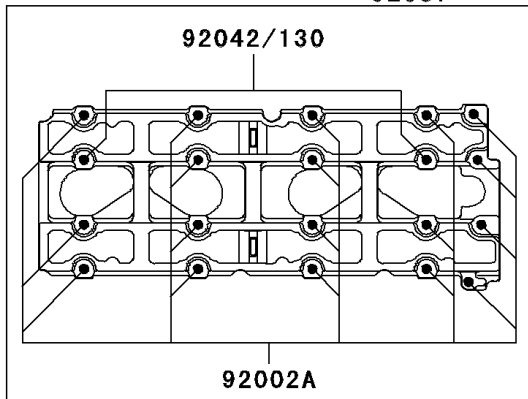

2006 Ninja® ZX™-12R (European) PARTS DIAGRAM

Cylinder Head

E1111

2006 Ninja® ZX™-12R (European) PARTS LIST

Cylinder Head

| ITEM NAME | PART NUMBER | QUANTITY |
|-------------------------------------|-------------|----------|
| BOLT-FLANGED,6X50 (Ref # 130) | 130Z0650 | 2 |
| GASKET-HEAD (Ref # 11004) | 11004-1369 | 1 |
| HEAD-COMP-CYLINDER (Ref # 11008) | 11008-0071 | 1 |
| BRACKET,CYLINDER HEAD (Ref # 11052) | 11052-1542 | 1 |
| HOLDER-CARBURETOR (Ref # 16065) | 16065-1377 | 4 |
| GUIDE-VALVE (Ref # 49002) | 49002-1140 | AR |
| BOLT,6X16 (Ref # 92002) | 92002-1143 | 8 |
| BOLT,6X40 (Ref # 92002A) | 92002-1756 | 18 |
| STUD,8X22 (Ref # 92004) | 92004-1249 | 8 |
| FITTING (Ref # 92005) | 92005-1346 | 1 |
| WASHER,11.5X20.5X1.6 (Ref # 92022) | 92022-1720 | 10 |
| WASHER,6.2X11X1 (Ref # 92022A) | 92022-304 | 2 |
| RING-SNAP (Ref # 92033) | 92033-1247 | 16 |
| CLAMP (Ref # 92037) | 92037-1679 | 1 |
| PIN,DOWEL,6.3X8X14 (Ref # 92042) | 92042-007 | 2 |
| PIN,14X14 (Ref # 92043) | 92043-1593 | 2 |
| RING-O,47X1.9 (Ref # 92055) | 92055-1600 | 4 |
| PLUG,PT1/2X12.5 (Ref # 92066) | 92066-0002 | 5 |
| BOLT,BANJO,6X20 (Ref # 92151) | 92151-1329 | 1 |
| BOLT,11X168 (Ref # 92151A) | 92151-1513 | 10 |
| BOLT,SOCKET,7X120 (Ref # 92151B) | 92151-1804 | 2 |
| BOLT,8X20 (Ref # 92153) | 92153-0892 | 2 |
| CLAMP (Ref # 92170) | 92170-1514 | 3 |
| CLAMP (Ref # 92171) | 92171-1089 | 4 |