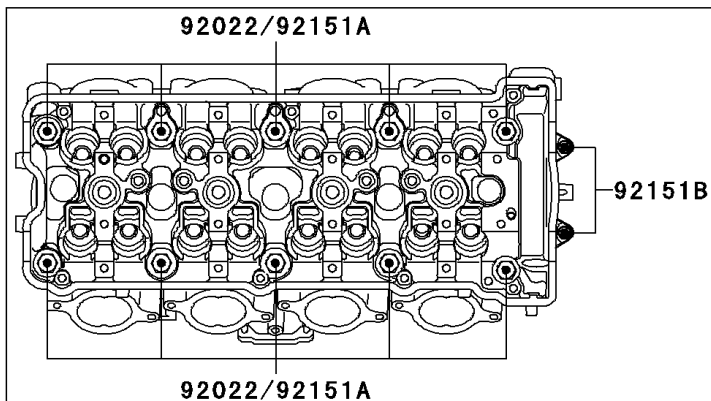

# 2006 Ninja® ZX™-12R (European) PARTS DIAGRAM

## Cylinder Head

E1111

### Cylinder Head

ITEM NAME	PART NUMBER	QUANTITY
BOLT-FLANGED,6X50 (Ref # 130)	130Z0650	2
GASKET-HEAD (Ref # 11004)	11004-1369	1
HEAD-COMP-CYLINDER (Ref # 11008)	11008-0071	1
BRACKET,CYLINDER HEAD (Ref # 11052)	11052-1542	1
HOLDER-CARBURETOR (Ref # 16065)	16065-1377	4
GUIDE-VALVE (Ref # 49002)	49002-1140	AR
BOLT,6X16 (Ref # 92002)	92002-1143	8
BOLT,6X40 (Ref # 92002A)	92002-1756	18
STUD,8X22 (Ref # 92004)	92004-1249	8
FITTING (Ref # 92005)	92005-1346	1
WASHER,11.5X20.5X1.6 (Ref # 92022)	92022-1720	10
WASHER,6.2X11X1 (Ref # 92022A)	92022-304	2
RING-SNAP (Ref # 92033)	92033-1247	16
CLAMP (Ref # 92037)	92037-1679	1
PIN,DOWEL,6.3X8X14 (Ref # 92042)	92042-007	2
PIN,14X14 (Ref # 92043)	92043-1593	2
RING-O,47X1.9 (Ref # 92055)	92055-1600	4
PLUG,PT1/2X12.5 (Ref # 92066)	92066-0002	5
BOLT,BANJO,6X20 (Ref # 92151)	92151-1329	1
BOLT,11X168 (Ref # 92151A)	92151-1513	10
BOLT,SOCKET,7X120 (Ref # 92151B)	92151-1804	2
BOLT,8X20 (Ref # 92153)	92153-0892	2
CLAMP (Ref # 92170)	92170-1514	3
CLAMP (Ref # 92171)	92171-1089	4