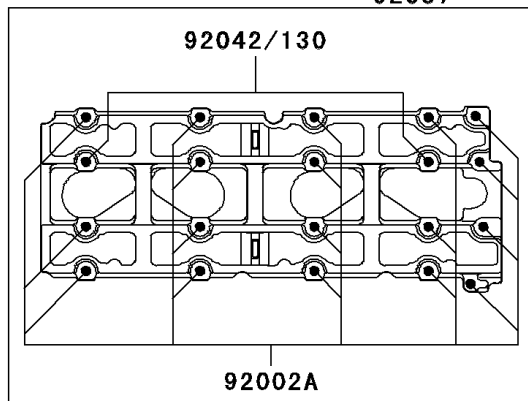

## Cylinder Head

E1111

### Cylinder Head

ITEM NAME	PART NUMBER	QUANTITY
BOLT-FLANGED,6X50 (Ref # 130)	130Z0650	2
GASKET-HEAD (Ref # 11004)	11004-1369	1
HEAD-COMP-CYLINDER (Ref # 11008)	11008-0071	1
BRACKET,CYLINDER HEAD (Ref # 11052)	11052-1542	1
HOLDER-CARBURETOR (Ref # 16065)	16065-1377	4
GUIDE-VALVE (Ref # 49002)	49002-1140	AR
BOLT,6X16 (Ref # 92002)	92002-1143	8
BOLT,6X40 (Ref # 92002A)	92002-1756	18
STUD,8X22 (Ref # 92004)	92004-1249	8
FITTING (Ref # 92005)	92005-1346	1
WASHER,11.5X20.5X1.6 (Ref # 92022)	92022-1720	10
WASHER,6.2X11X1 (Ref # 92022A)	92022-304	2
RING-SNAP (Ref # 92033)	92033-1247	16
CLAMP (Ref # 92037)	92037-1679	1
PIN,DOWEL,6.3X8X14 (Ref # 92042)	92042-007	2
PIN,14X14 (Ref # 92043)	92043-1593	2
RING-O,47X1.9 (Ref # 92055)	92055-1600	4
PLUG,PT1/2X12.5 (Ref # 92066)	92066-0002	5
BOLT,BANJO,6X20 (Ref # 92151)	92151-1329	1
BOLT,11X168 (Ref # 92151A)	92151-1513	10
BOLT,SOCKET,7X120 (Ref # 92151B)	92151-1804	2
BOLT,8X20 (Ref # 92153)	92153-0892	2
CLAMP (Ref # 92170)	92170-1514	3
CLAMP (Ref # 92171)	92171-1089	4