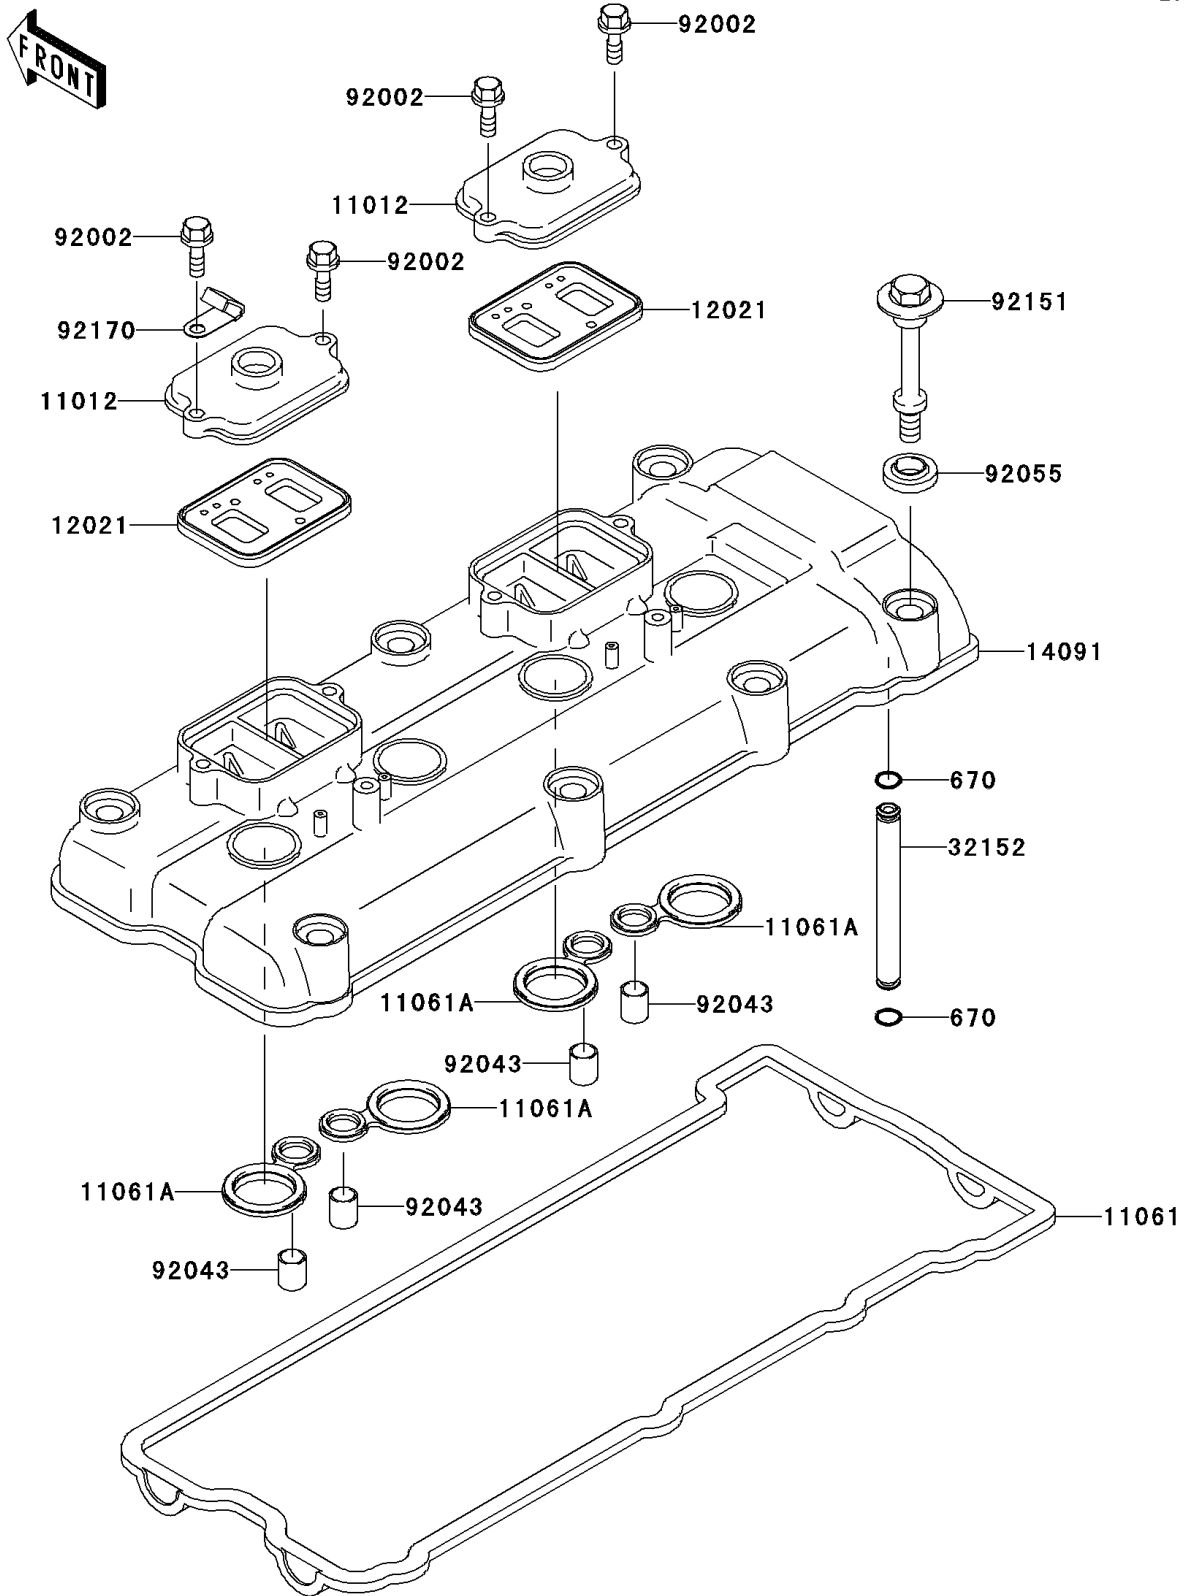

# 2006 Ninja® ZX™-12R (European) PARTS DIAGRAM

Cylinder Head Cover

E1112

## 2006 Ninja® ZX™-12R (European) PARTS LIST

### Cylinder Head Cover

ITEM NAME	PART NUMBER	QUANTITY
O RING,7MM (Ref # 670)	670D1507	2
CAP,REED VALVE (Ref # 11012)	11012-1758	2
GASKET,HEAD COVER (Ref # 11061)	11061-0090	1
GASKET,SPARK PLUG HOLE (Ref # 11061A)	11061-0105	4
VALVE-ASSY-REED (Ref # 12021)	12021-1129	2
COVER,HEAD (Ref # 14091)	14091-0228	1
PIPE,OIL (Ref # 32152)	32152-1544	1
BOLT,6X20 (Ref # 92002)	92002-1237	4
PIN,10.1X12X14 (Ref # 92043)	92043-4009	4
RING-O,HEAD COVER BOLT (Ref # 92055)	92055-1352	7
BOLT,HEAD COVER (Ref # 92151)	92151-1221	7
CLAMP,HARNESS (Ref # 92170)	92170-1900	1