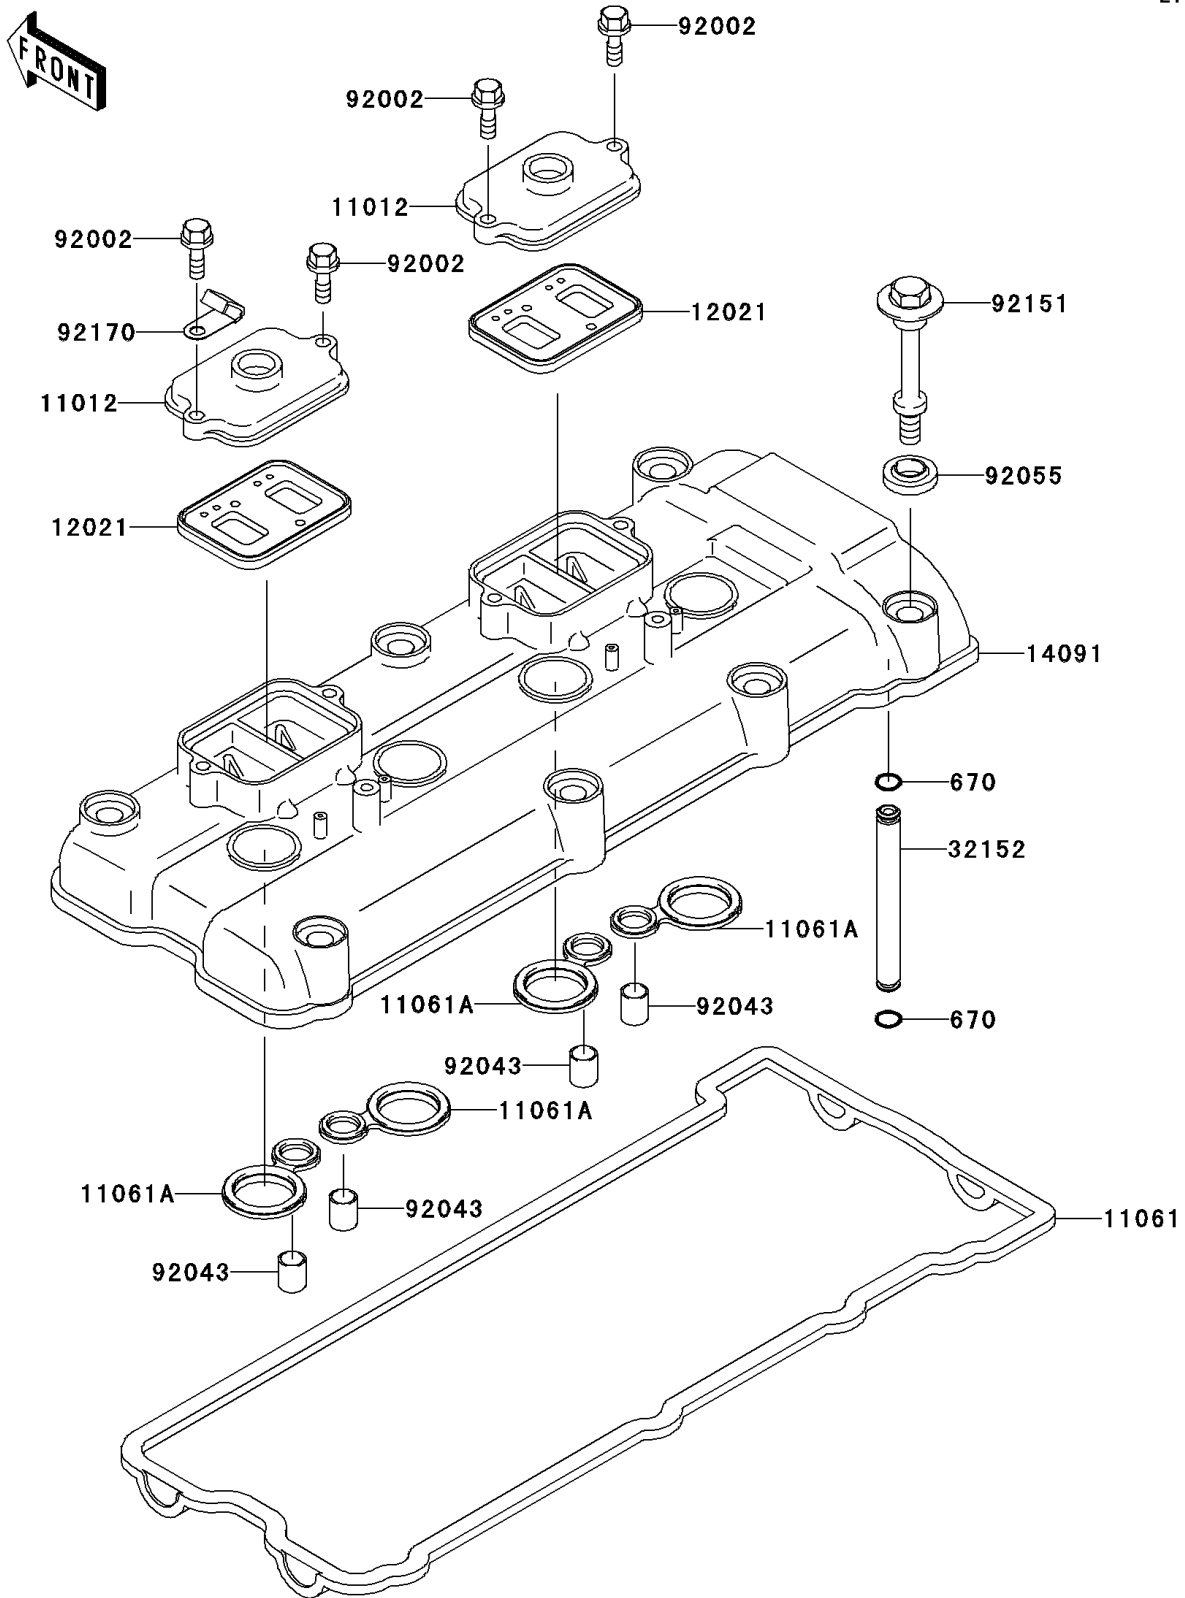

# 2006 Ninja® ZX™-12R (European) PARTS DIAGRAM

Cylinder Head Cover

E1112

## 2006 Ninja® ZX™-12R (European) PARTS LIST

### Cylinder Head Cover

ITEM NAME	PART NUMBER	QUANTITY
O RING,7MM (Ref # 670)	670D1507	2
CAP,REED VALVE (Ref # 11012)	11012-1758	2
GASKET,HEAD COVER (Ref # 11061)	11061-0090	1
GASKET,SPARK PLUG HOLE (Ref # 11061A)	11061-0105	4
VALVE-ASSY-REED (Ref # 12021)	12021-1129	2
COVER,HEAD (Ref # 14091)	14091-0228	1
PIPE,OIL (Ref # 32152)	32152-1544	1
BOLT,6X20 (Ref # 92002)	92002-1237	4
PIN,10.1X12X14 (Ref # 92043)	92043-4009	4
RING-O,HEAD COVER BOLT (Ref # 92055)	92055-1352	7
BOLT,HEAD COVER (Ref # 92151)	92151-1221	7
CLAMP,HARNESS (Ref # 92170)	92170-1900	1