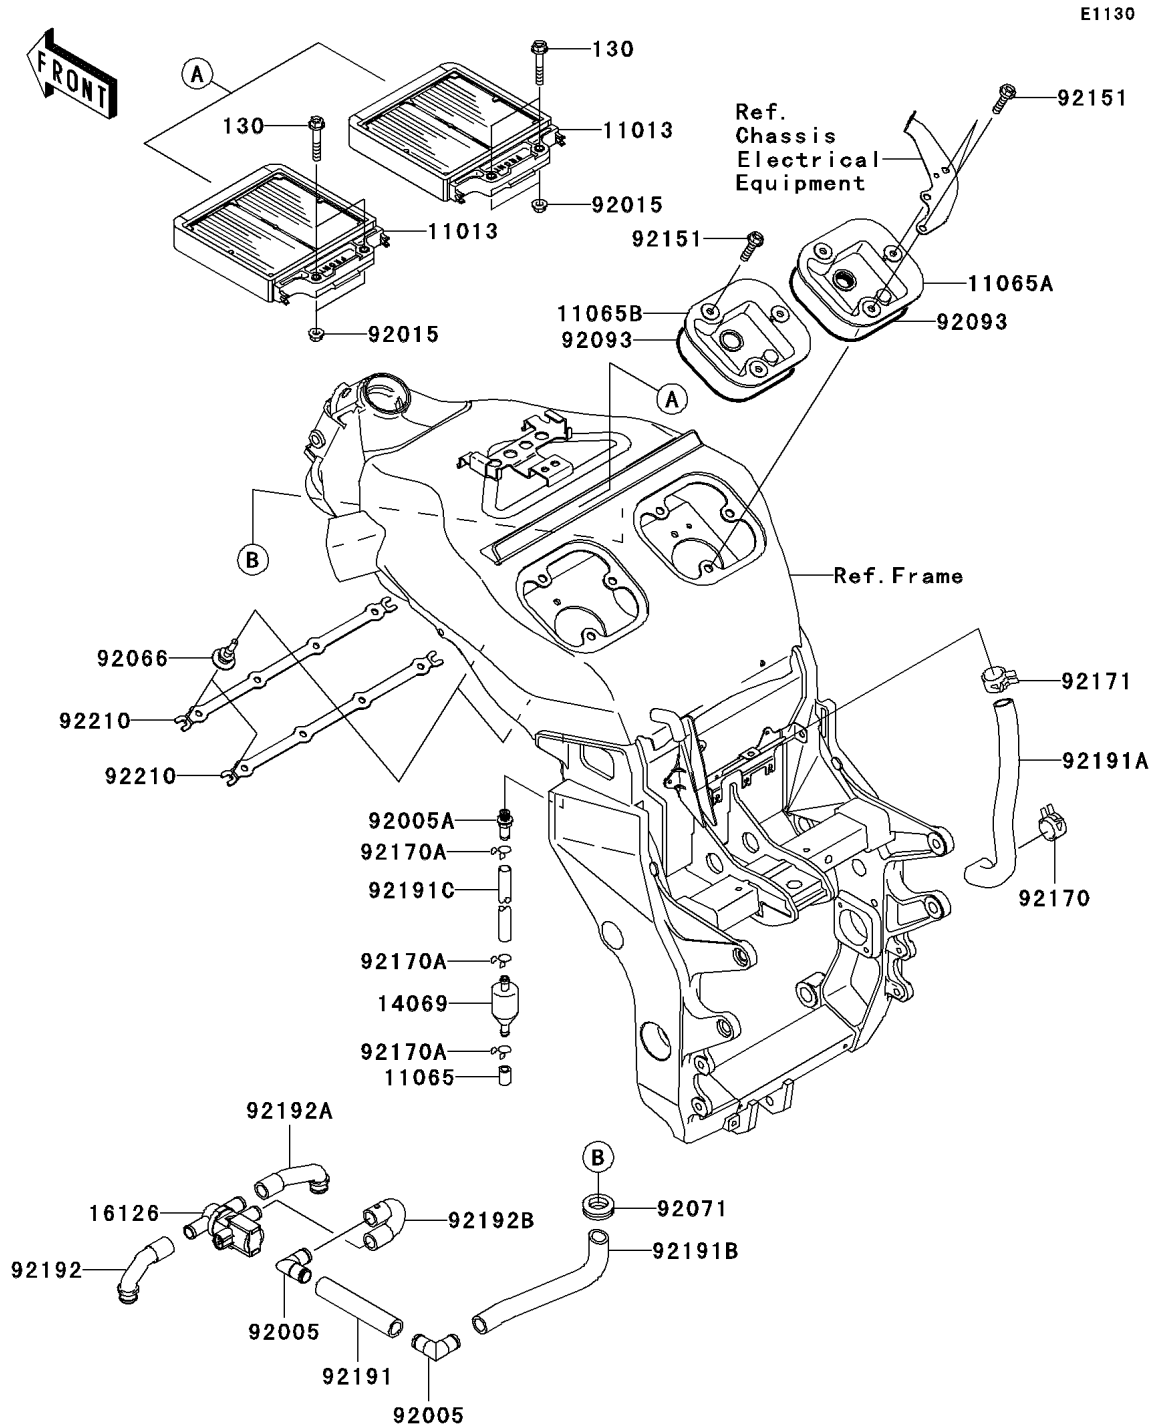

# 2006 Ninja® ZX™-12R (European) PARTS DIAGRAM

Air Cleaner

## 2006 Ninja® ZX™-12R (European) PARTS LIST

### Air Cleaner

ITEM NAME	PART NUMBER	QUANTITY
BOLT-FLANGED,6X35 (Ref # 130)	130L0635	4
ELEMENT-AIR FILTER (Ref # 11013)	11013-0005	2
CAP,BREATHER (Ref # 11065)	11065-1088	1
CAP,FRAME,RH (Ref # 11065A)	11065-1129	1
CAP,FRAME,LH (Ref # 11065B)	11065-1130	1
BREATHER (Ref # 14069)	14069-1051	1
VALVE,AIR CUT (Ref # 16126)	16126-1437	1
FITTING (Ref # 92005)	92005-1309	2
FITTING (Ref # 92005A)	92005-1365	1
NUT,6MM (Ref # 92015)	92015-1365	4
PLUG (Ref # 92066)	92066-1576	4
GROMMET,AIR FILTER (Ref # 92071)	92071-1042	1
SEAL (Ref # 92093)	92093-1507	2
BOLT,6X22 (Ref # 92151)	92151-1236	6
CLAMP (Ref # 92170)	92170-1060	1
CLAMP (Ref # 92170A)	92170-1529	3
CLAMP (Ref # 92171)	92171-1277	1
TUBE,14X20X111 (Ref # 92191)	92191-1215	1
TUBE,ENGINE-CLEANER (Ref # 92191A)	92191-1352	1
TUBE,AIR SWITCH-CLEANER (Ref # 92191B)	92191-1353	1
TUBE,7X12X460 (Ref # 92191C)	92191-1517	1
TUBE,VALVE-ASWV LH (Ref # 92192)	92192-0090	1
TUBE,VALVE-ASWV RH (Ref # 92192A)	92192-0091	1
TUBE,ASWV-FITTING (Ref # 92192B)	92192-0092	1
NUT (Ref # 92210)	92210-1183	2