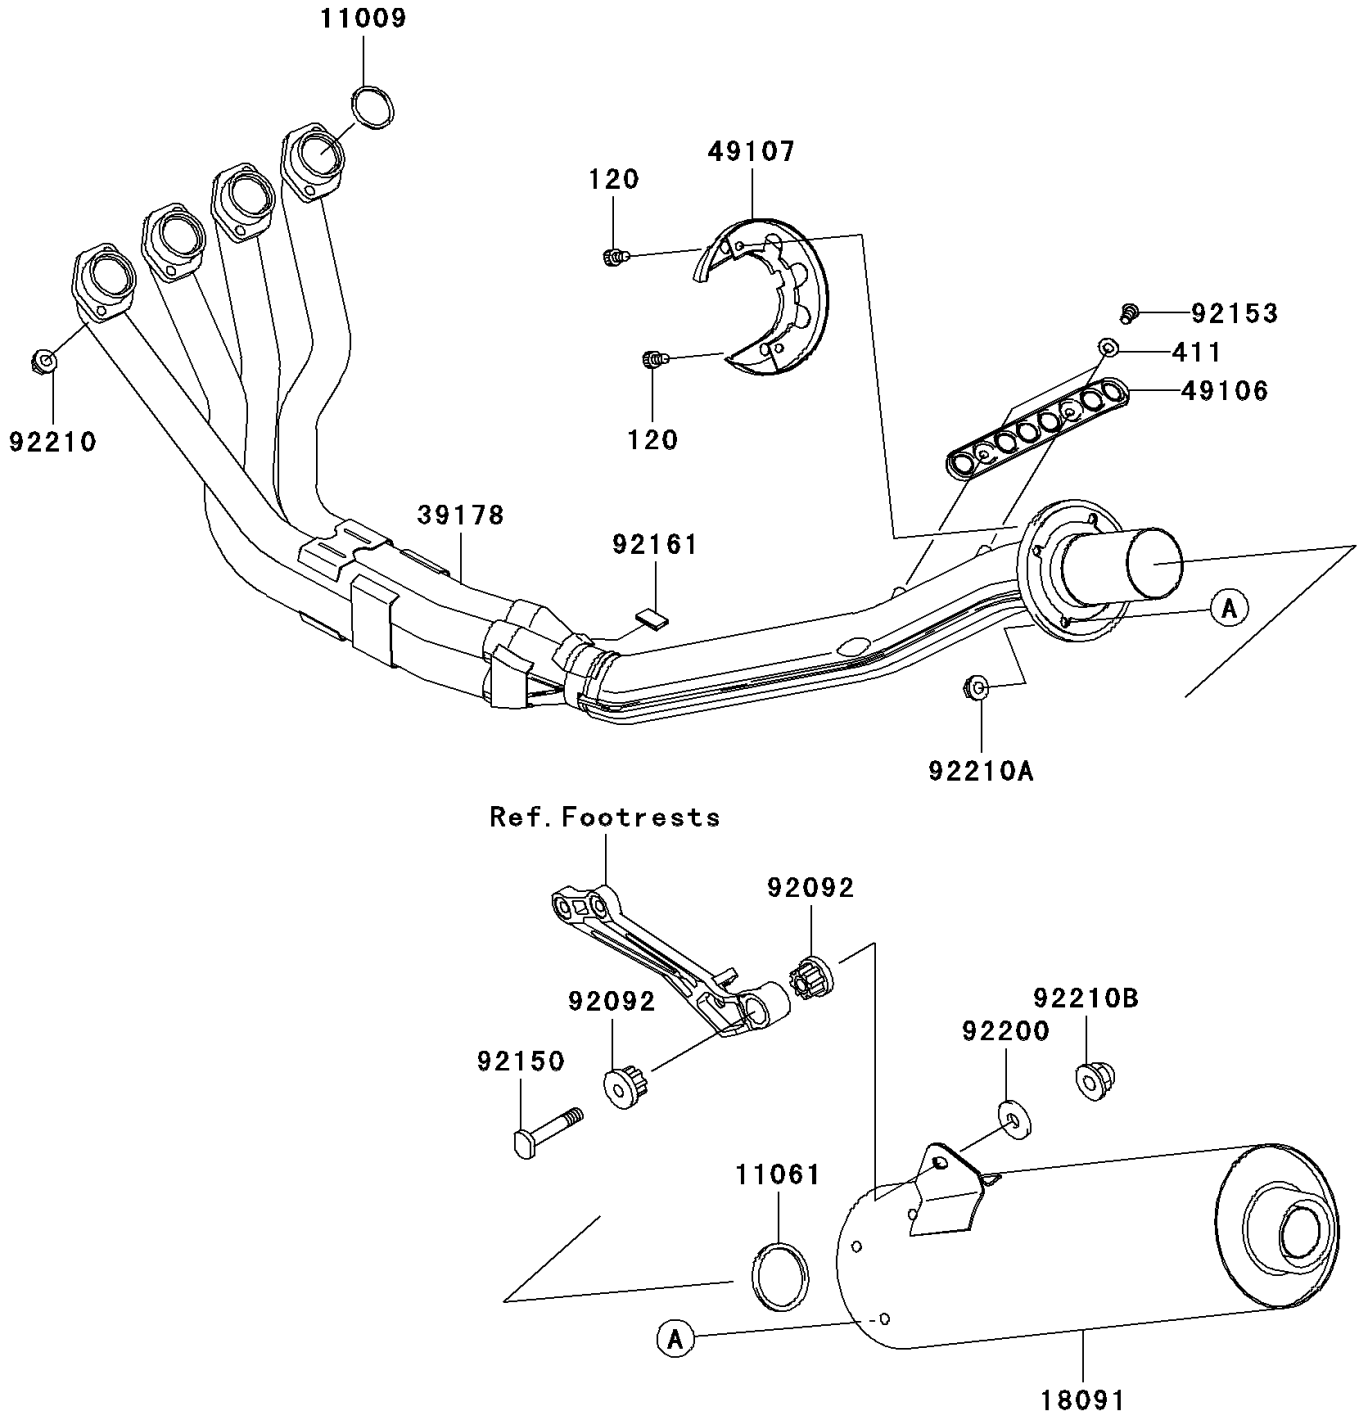

2006 Ninja® ZX™-12R (European) PARTS DIAGRAM

Muffler(s)

E1140

2006 Ninja® ZX™-12R (European) PARTS LIST

Muffler(s)

ITEM NAME	PART NUMBER	QUANTITY
BOLT-SOCKET,6X10 (Ref # 120)	120R0610	2
WASHER-PLAIN,6MM (Ref # 411)	411S0600	2
GASKET,EXHAUST PIPE HOLDER (Ref # 11009)	11009-1840	4
GASKET,MUFFLER CONNECT (Ref # 11061)	11061-1095	1
BODY-COMP-MUFFLER (Ref # 18091)	18091-0224	1
MANIFOLD-COMP-EXHAUST (Ref # 39178)	39178-0015	1
COVER-MUFFLER (Ref # 49106)	49106-0009	1
COVER-EXHAUST PIPE,END (Ref # 49107)	49107-1185	1
BUSHING-RUBBER,MUFFLER (Ref # 92092)	92092-1013	2
BOLT,10X55 (Ref # 92150)	92150-1792	1
BOLT,6X12 (Ref # 92153)	92153-0554	2
DAMPER (Ref # 92161)	92161-1228	1
WASHER,10.5X25X2.0 (Ref # 92200)	92200-1377	1
NUT,8MM (Ref # 92210)	92210-0121	8
NUT,8MM (Ref # 92210A)	92210-1114	4
NUT,CAP,10MM (Ref # 92210B)	92210-1121	1