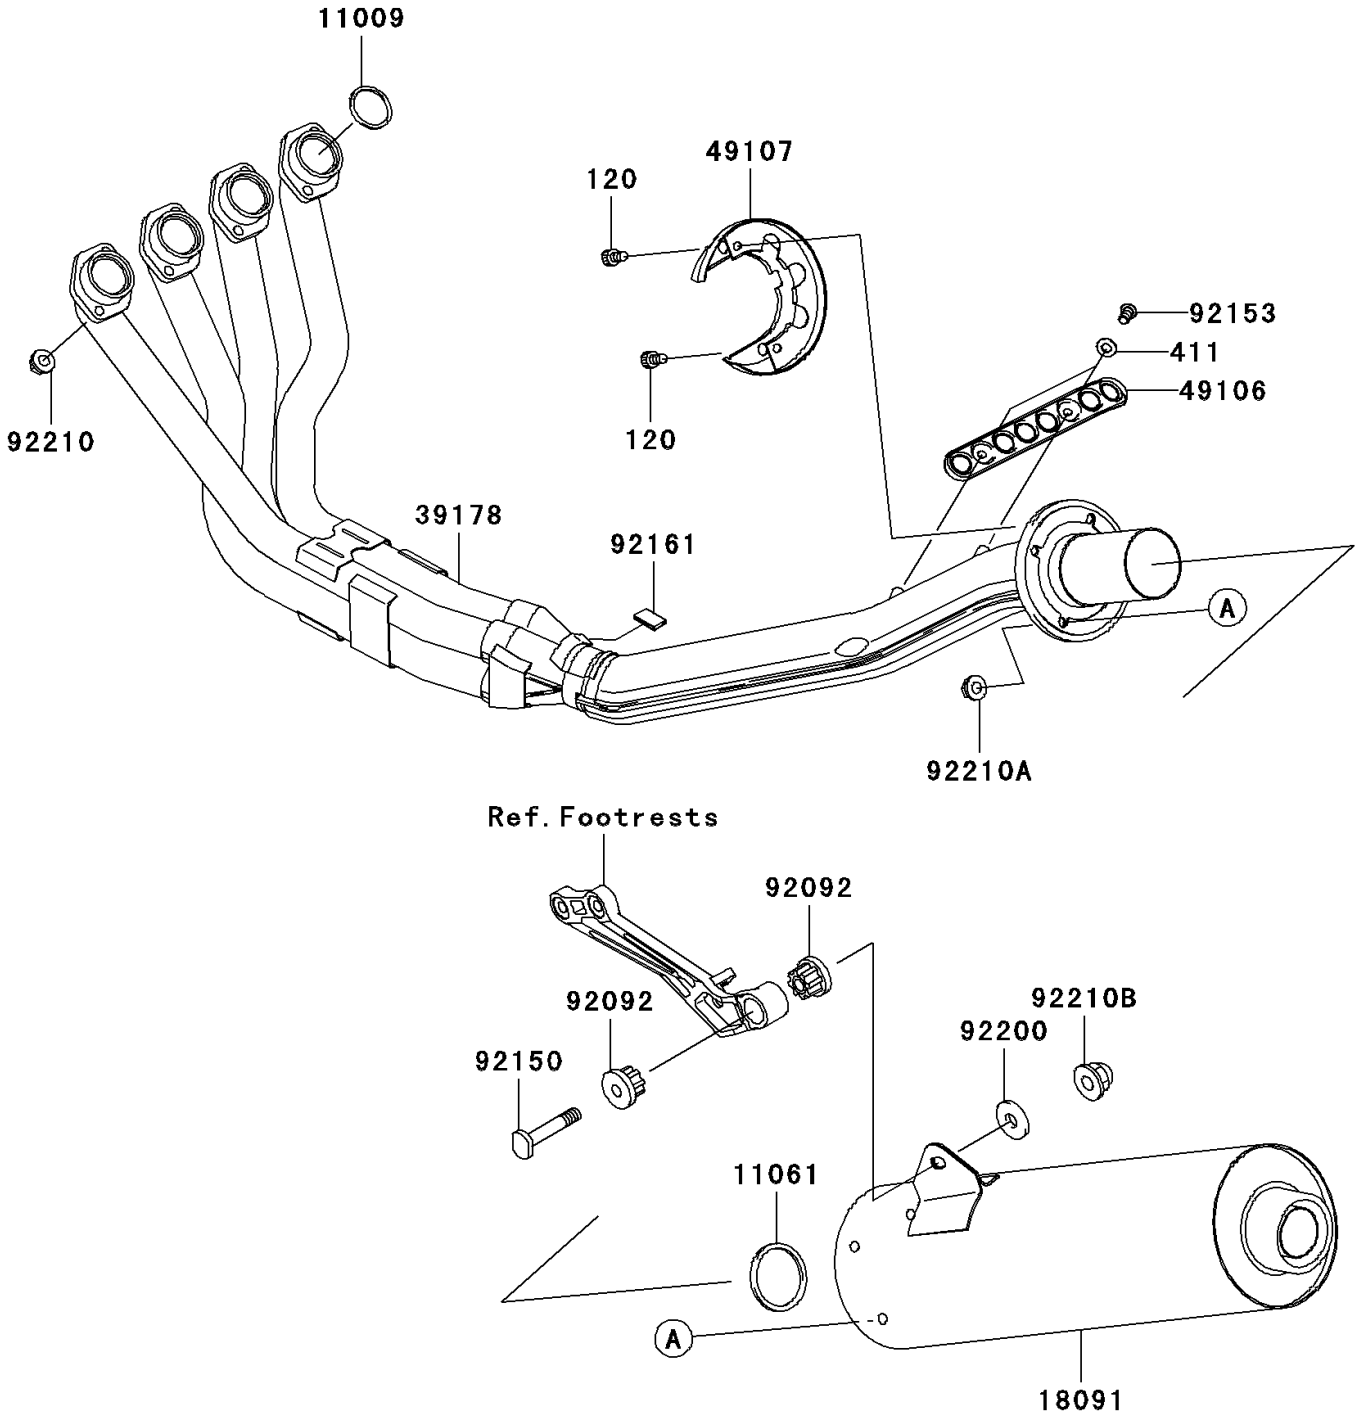

2006 Ninja® ZX™-12R (European) PARTS DIAGRAM

Muffler(s)

E1140

2006 Ninja® ZX™-12R (European) PARTS LIST

Muffler(s)

ITEM NAME	PART NUMBER	QUANTITY
BOLT-SOCKET,6X10 (Ref # 120)	120R0610	2
WASHER-PLAIN,6MM (Ref # 411)	411S0600	2
GASKET,EXHAUST PIPE HOLDER (Ref # 11009)	11009-1840	4
GASKET,MUFFLER CONNECT (Ref # 11061)	11061-1095	1
BODY-COMP-MUFFLER (Ref # 18091)	18091-0224	1
MANIFOLD-COMP-EXHAUST (Ref # 39178)	39178-0015	1
COVER-MUFFLER (Ref # 49106)	49106-0009	1
COVER-EXHAUST PIPE,END (Ref # 49107)	49107-1185	1
BUSHING-RUBBER,MUFFLER (Ref # 92092)	92092-1013	2
BOLT,10X55 (Ref # 92150)	92150-1792	1
BOLT,6X12 (Ref # 92153)	92153-0554	2
DAMPER (Ref # 92161)	92161-1228	1
WASHER,10.5X25X2.0 (Ref # 92200)	92200-1377	1
NUT,8MM (Ref # 92210)	92210-0121	8
NUT,8MM (Ref # 92210A)	92210-1114	4
NUT,CAP,10MM (Ref # 92210B)	92210-1121	1