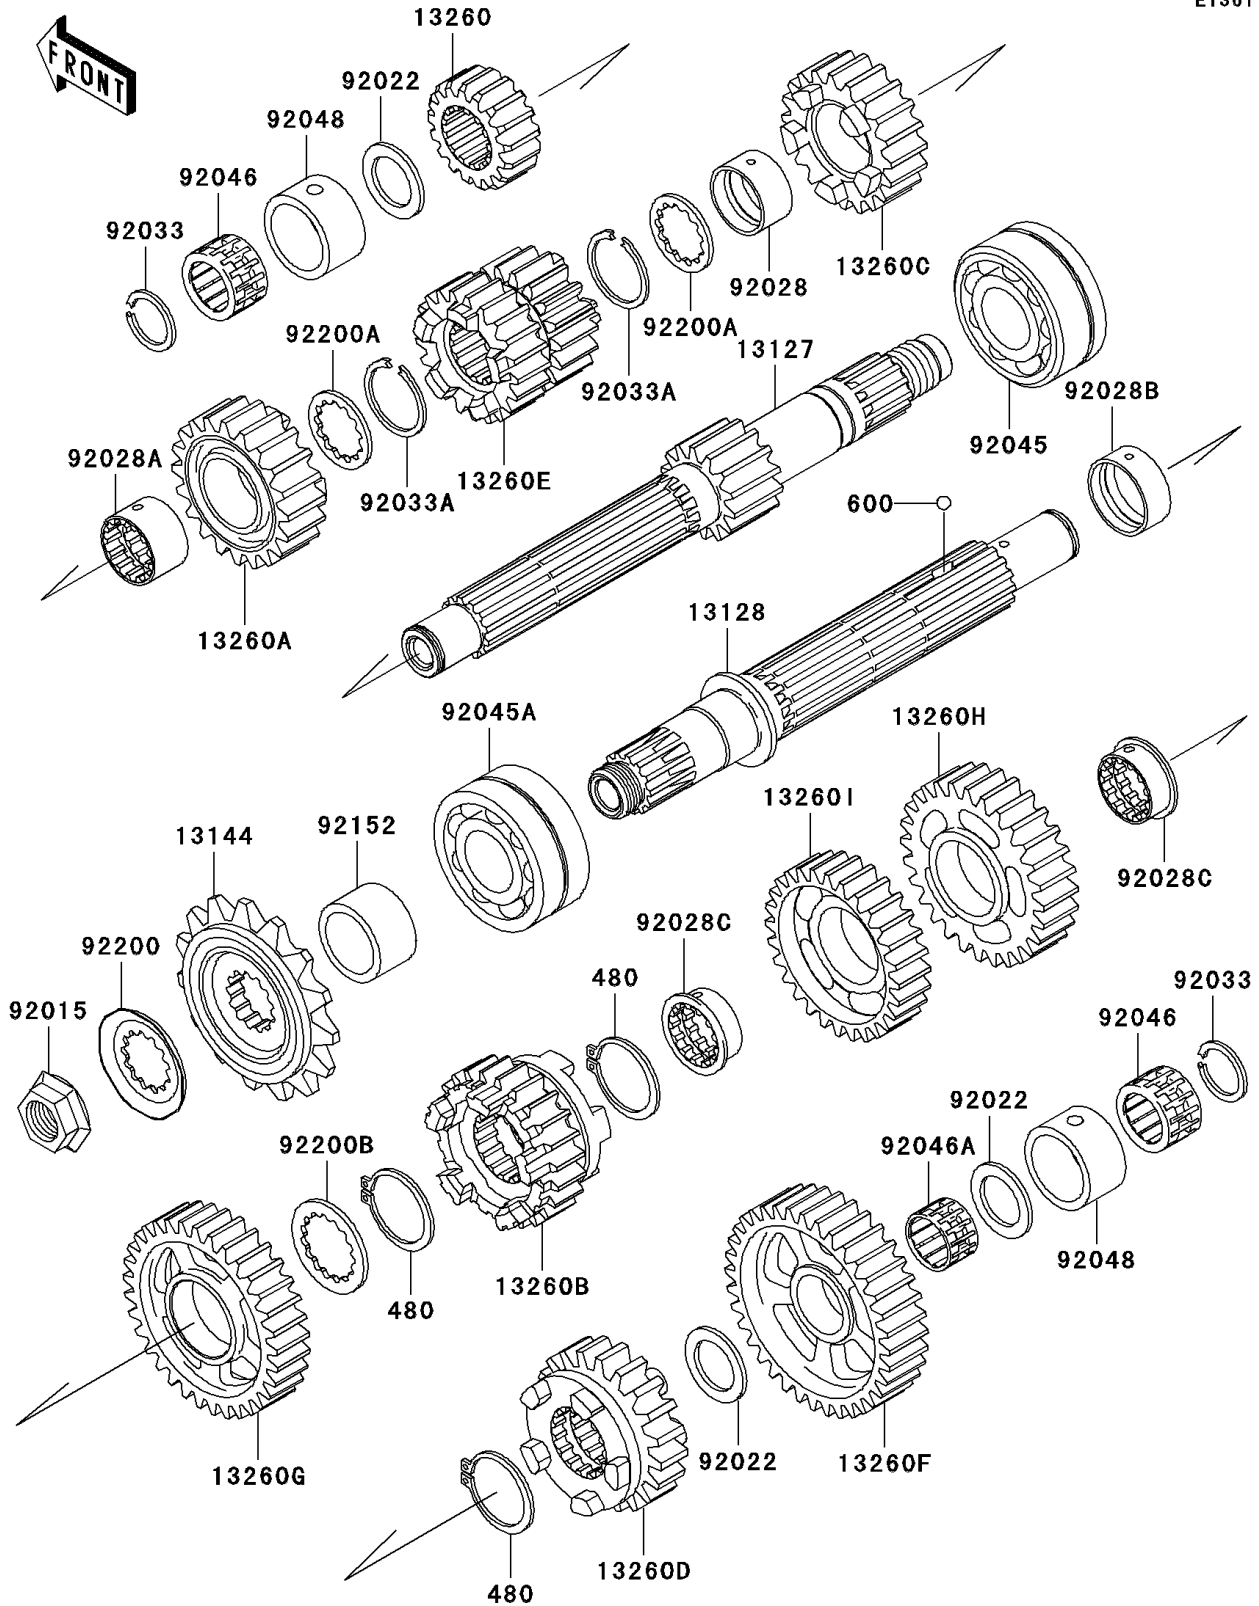

2006 Ninja® ZX™-12R (European) PARTS DIAGRAM

Transmission

E1361

2006 Ninja® ZX™-12R (European) PARTS LIST

Transmission

ITEM NAME	PART NUMBER	QUANTITY
CIRCLIP (Ref # 480)	480J2900	3
BALL-STEEL,5/32" (Ref # 600)	600A0500	3
SHAFT-TRANSMISSION INPUT,14T (Ref # 13127)	13127-1274	1
SHAFT-TRANSMISSION OUTPUT (Ref # 13128)	13128-1237	1
SPROCKET-OUTPUT,18T (Ref # 13144)	13144-1308	1
GEAR,INPUT 2ND,17T (Ref # 13260)	13260-1828	1
GEAR,INPUT TOP,30T (Ref # 13260A)	13260-1831	1
GEAR,OUTPUT TOP,31T (Ref # 13260B)	13260-1837	1
GEAR,INPUT 5TH,23T (Ref # 13260C)	13260-1938	1
GEAR,OUTPUT 5TH,26T (Ref # 13260D)	13260-1940	1
GEAR,INPUT 3RD&4TH,25T&24T (Ref # 13260E)	13260-1943	1
GEAR,OUTPUT LOW,34T (Ref # 13260F)	13260-1944	1
GEAR,OUTPUT 2ND,31T (Ref # 13260G)	13260-1945	1
GEAR,OUTPUT 3RD,36T (Ref # 13260H)	13260-1946	1
GEAR,OUTPUT 4TH,30T (Ref # 13260I)	13260-1947	1
NUT,20MM (Ref # 92015)	92015-1210	1
WASHER,22.3X35X1.6 (Ref # 92022)	92022-212	3
BUSHING (Ref # 92028)	92028-1935	1
BUSHING (Ref # 92028A)	92028-1936	1
BUSHING (Ref # 92028B)	92028-1937	1
BUSHING (Ref # 92028C)	92028-1938	2
RING-SNAP,20X25.5X1.2 (Ref # 92033)	92033-025	2
RING-SNAP,25.9X30.6X1.2 (Ref # 92033A)	92033-1037	2
BEARING-BALL,6305N2SH2 (Ref # 92045)	92045-1224	1
BEARING-BALL,TM-5206NX9 (Ref # 92045A)	92045-1377	1
BEARING-NEEDLE (Ref # 92046)	92046-1268	2
BEARING-NEEDLE (Ref # 92046A)	92046-1269	1
RACE (Ref # 92048)	92048-0004	2
COLLAR (Ref # 92152)	92152-0193	1

2006 Ninja® ZX™-12R (European) PARTS LIST

Transmission

ITEM NAME	PART NUMBER	QUANTITY
WASHER,TOOTHED,23.9X45X1.0 (Ref # 92200)	92200-1234	1
WASHER,28.5X34.0X1.5 (Ref # 92200A)	92200-1240	2
WASHER,TOOTHED,28X30X2 (Ref # 92200B)	92200-1277	1