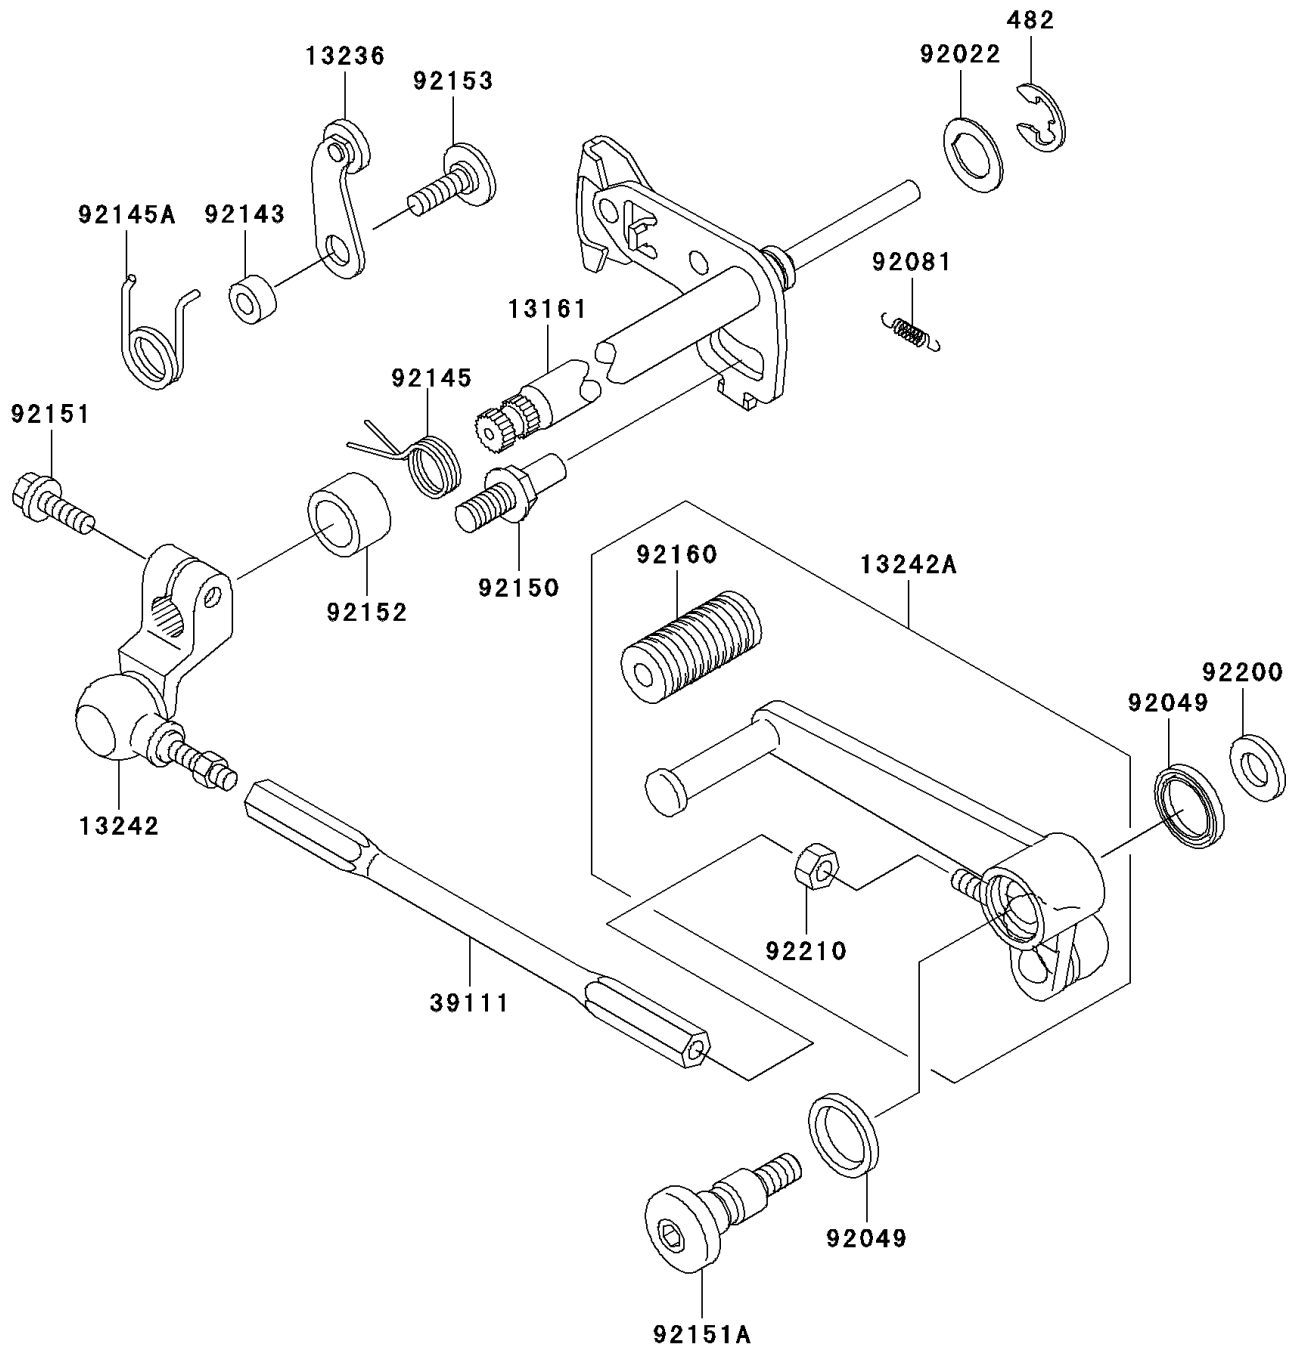

2006 Ninja® ZX™-12R (European) PARTS DIAGRAM

Gear Change Mechanism

E1370

2006 Ninja® ZX™-12R (European) PARTS LIST

Gear Change Mechanism

ITEM NAME	PART NUMBER	QUANTITY
CIRCLIP-TYPE-E,12MM (Ref # 482)	482J0200	1
LEVER-COMP-CHANGE SHAFT (Ref # 13161)	13161-1283	1
LEVER-COMP,POSITION (Ref # 13236)	13236-1307	1
LEVER-ASSY-CHANGE,BOSS (Ref # 13242)	13242-1348	1
LEVER-ASSY-CHANGE,PEDAL (Ref # 13242A)	13242-1363	1
ROD-TIE (Ref # 39111)	39111-1166	1
WASHER,CHANGE SHAFT (Ref # 92022)	92022-1628	1
SEAL-OIL,VB13193 (Ref # 92049)	92049-1398	2
SPRING,PAWL RETURN (Ref # 92081)	92081-1708	1
COLLAR (Ref # 92143)	92143-1595	1
SPRING (Ref # 92145)	92145-1122	1
SPRING (Ref # 92145A)	92145-1257	1
BOLT,RETURN SPRING (Ref # 92150)	92150-1869	1
BOLT,FLANGED,6X20 (Ref # 92151)	92151-1226	1
BOLT,CHANGE PEDAL (Ref # 92151A)	92151-1481	1
COLLAR,14.2X19.9X12.0 (Ref # 92152)	92152-1383	1
BOLT,6X20 (Ref # 92153)	92153-0896	1
DAMPER,CHANGE PEDAL (Ref # 92160)	92160-1036	1
WASHER,8.5X25X1.5 (Ref # 92200)	92200-3717	1
NUT,6MM (Ref # 92210)	92210-1100	1