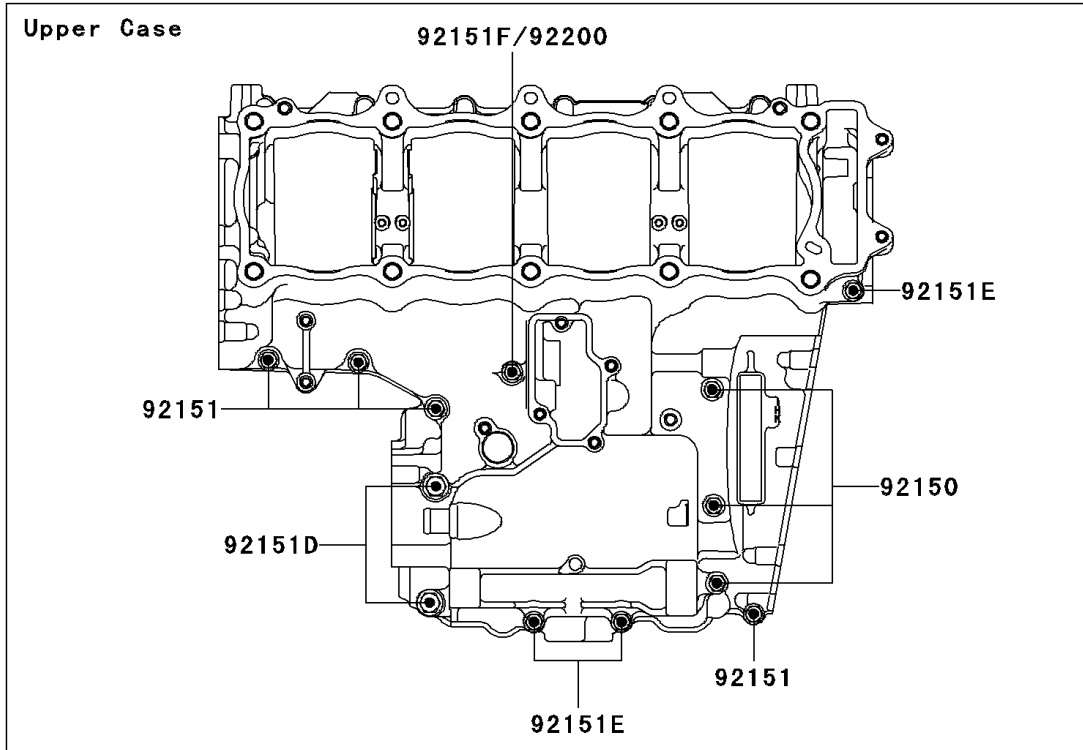

# 2006 Ninja® ZX™-12R (European) PARTS DIAGRAM

## Crankcase Bolt Pattern

E1412

### Crankcase Bolt Pattern

ITEM NAME	PART NUMBER	QUANTITY
BOLT,FLANGED,7X85 (Ref # 92150)	92150-1251	3
BOLT,8X99 (Ref # 92150A)	92150-1856	4
BOLT,FLANGED,M7X50 (Ref # 92151)	92151-1223	4
BOLT,10X85 (Ref # 92151A)	92151-1515	3
BOLT,10X133 (Ref # 92151B)	92151-1516	3
BOLT,FLANGED,M7X45 (Ref # 92151C)	92151-1539	7
BOLT,8X85 (Ref # 92151D)	92151-1589	2
BOLT,7X95 (Ref # 92151E)	92151-1590	3
BOLT,7X65 (Ref # 92151F)	92151-1712	1
WASHER,7.2X14X2.3 (Ref # 92200)	92200-1521	1