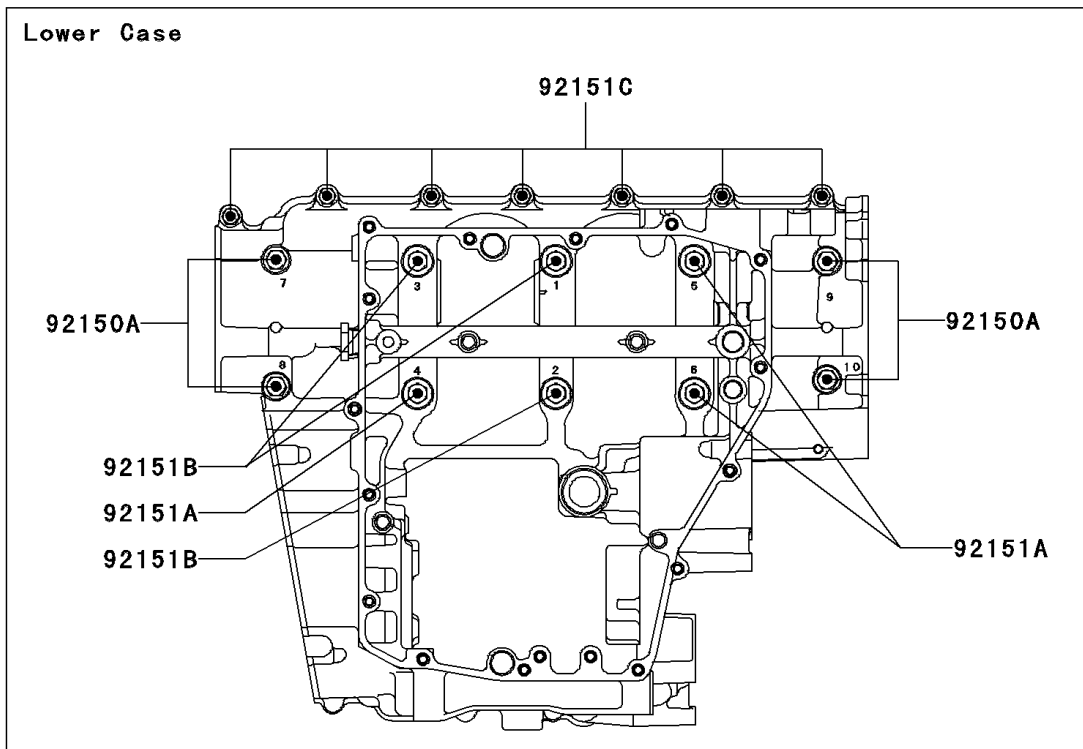

# 2006 Ninja® ZX™-12R (European) PARTS DIAGRAM

## Crankcase Bolt Pattern

E1412

### Crankcase Bolt Pattern

ITEM NAME	PART NUMBER	QUANTITY
BOLT,FLANGED,7X85 (Ref # 92150)	92150-1251	3
BOLT,8X99 (Ref # 92150A)	92150-1856	4
BOLT,FLANGED,M7X50 (Ref # 92151)	92151-1223	4
BOLT,10X85 (Ref # 92151A)	92151-1515	3
BOLT,10X133 (Ref # 92151B)	92151-1516	3
BOLT,FLANGED,M7X45 (Ref # 92151C)	92151-1539	7
BOLT,8X85 (Ref # 92151D)	92151-1589	2
BOLT,7X95 (Ref # 92151E)	92151-1590	3
BOLT,7X65 (Ref # 92151F)	92151-1712	1
WASHER,7.2X14X2.3 (Ref # 92200)	92200-1521	1