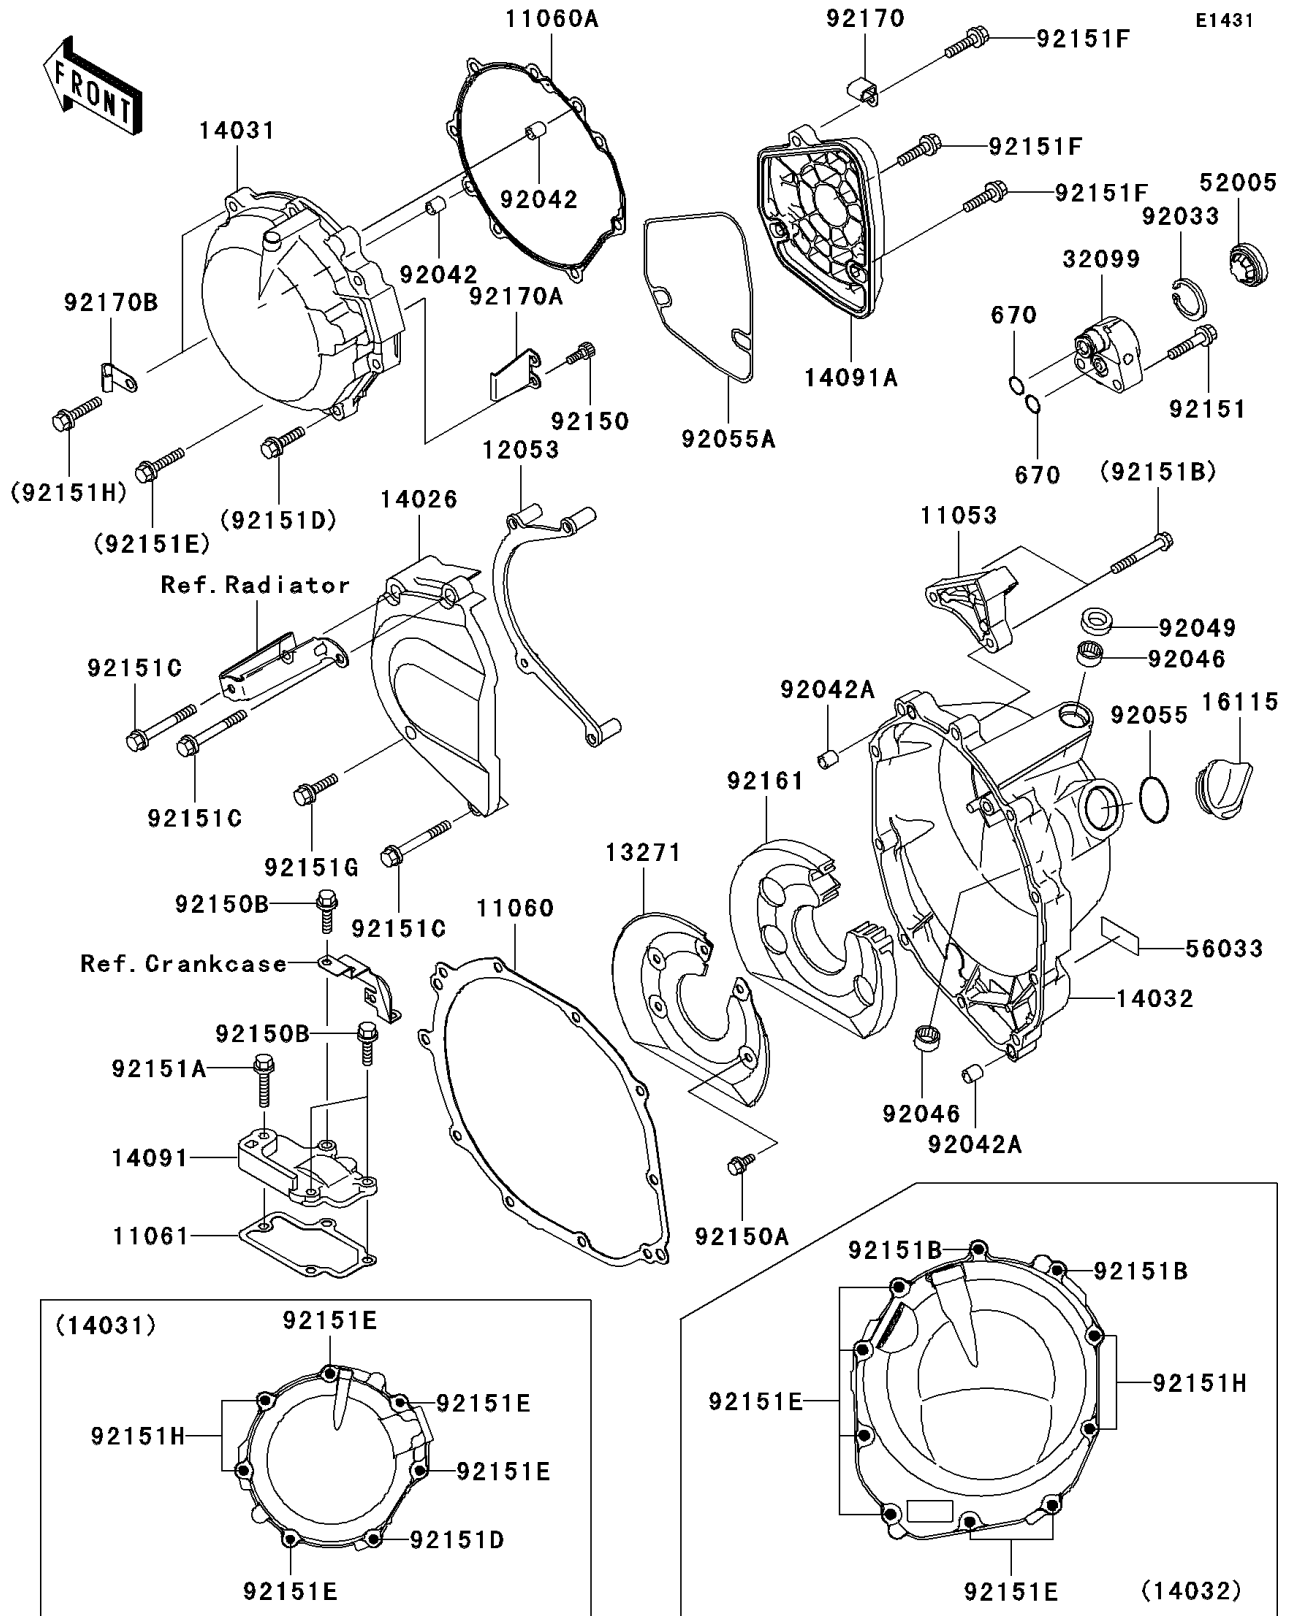

2006 Ninja® ZX™-12R (European) PARTS DIAGRAM

Engine Cover(s)

2006 Ninja® ZX™-12R (European) PARTS LIST

Engine Cover(s)

ITEM NAME	PART NUMBER	QUANTITY
O RING,12MM (Ref # 670)	670D2012	2
BRACKET,CABLE (Ref # 11053)	11053-1283	1
GASKET,CLUTCH COVER (Ref # 11060)	11060-1910	1
GASKET,GENERATOR COVER (Ref # 11060A)	11060-1911	1
GASKET,BREATHER COVER (Ref # 11061)	11061-1087	1
GUIDE-CHAIN (Ref # 12053)	12053-1434	1
PLATE,SOUND ARRESTER (Ref # 13271)	13271-1229	1
COVER-CHAIN (Ref # 14026)	14026-1266	1
COVER-GENERATOR (Ref # 14031)	14031-1404	1
COVER-CLUTCH (Ref # 14032)	14032-1498	1
COVER,BREATHER (Ref # 14091)	14091-1129	1
COVER,PULSING (Ref # 14091A)	14091-1446	1
CAP-OIL FILLER (Ref # 16115)	16115-1009	1
CASE,OIL GAUGE (Ref # 32099)	32099-1213	1
GAUGE (Ref # 52005)	52005-1120	1
LABEL-MANUAL,OIL CAPACITY (Ref # 56033)	56033-1203	1
RING-SNAP (Ref # 92033)	92033-1305	1
PIN,DOWEL,6.3X8X14 (Ref # 92042)	92042-007	2
PIN,DOWEL,8X22 (Ref # 92042A)	92042-044	2
BEARING-NEEDLE,HK1210 (Ref # 92046)	92046-1010	2
SEAL-OIL,CLUTCH RELEASE (Ref # 92049)	92049-1475	1
RING-O,31.7X2.4 (Ref # 92055)	92055-049	1
RING-O (Ref # 92055A)	92055-1601	1
BOLT,SOCKET,5X14 (Ref # 92150)	92150-1180	2
BOLT,5X8 (Ref # 92150A)	92150-1406	5
BOLT,6X22 (Ref # 92150B)	92150-1846	3
BOLT,6X30 (Ref # 92151)	92151-1134	2
BOLT,6X30 (Ref # 92151A)	92151-1139	1
BOLT,6X45 (Ref # 92151B)	92151-1521	2

2006 Ninja® ZX™-12R (European) PARTS LIST

Engine Cover(s)

ITEM NAME	PART NUMBER	QUANTITY
BOLT,6X50 (Ref # 92151C)	92151-1545	3
BOLT,FLANGED,6X25 (Ref # 92151D)	92151-1546	1
BOLT,6X30 (Ref # 92151E)	92151-1547	10
BOLT,6X25 (Ref # 92151F)	92151-1556	3
BOLT (Ref # 92151G)	92151-1773	1
BOLT,6X30 (Ref # 92151H)	92151-1883	4
DAMPER,SOUND ARRESTER (Ref # 92161)	92161-1056	1
CLAMP (Ref # 92170)	92170-1577	1
CLAMP (Ref # 92170A)	92170-1579	1
CLAMP,HARNESS (Ref # 92170B)	92170-1900	2