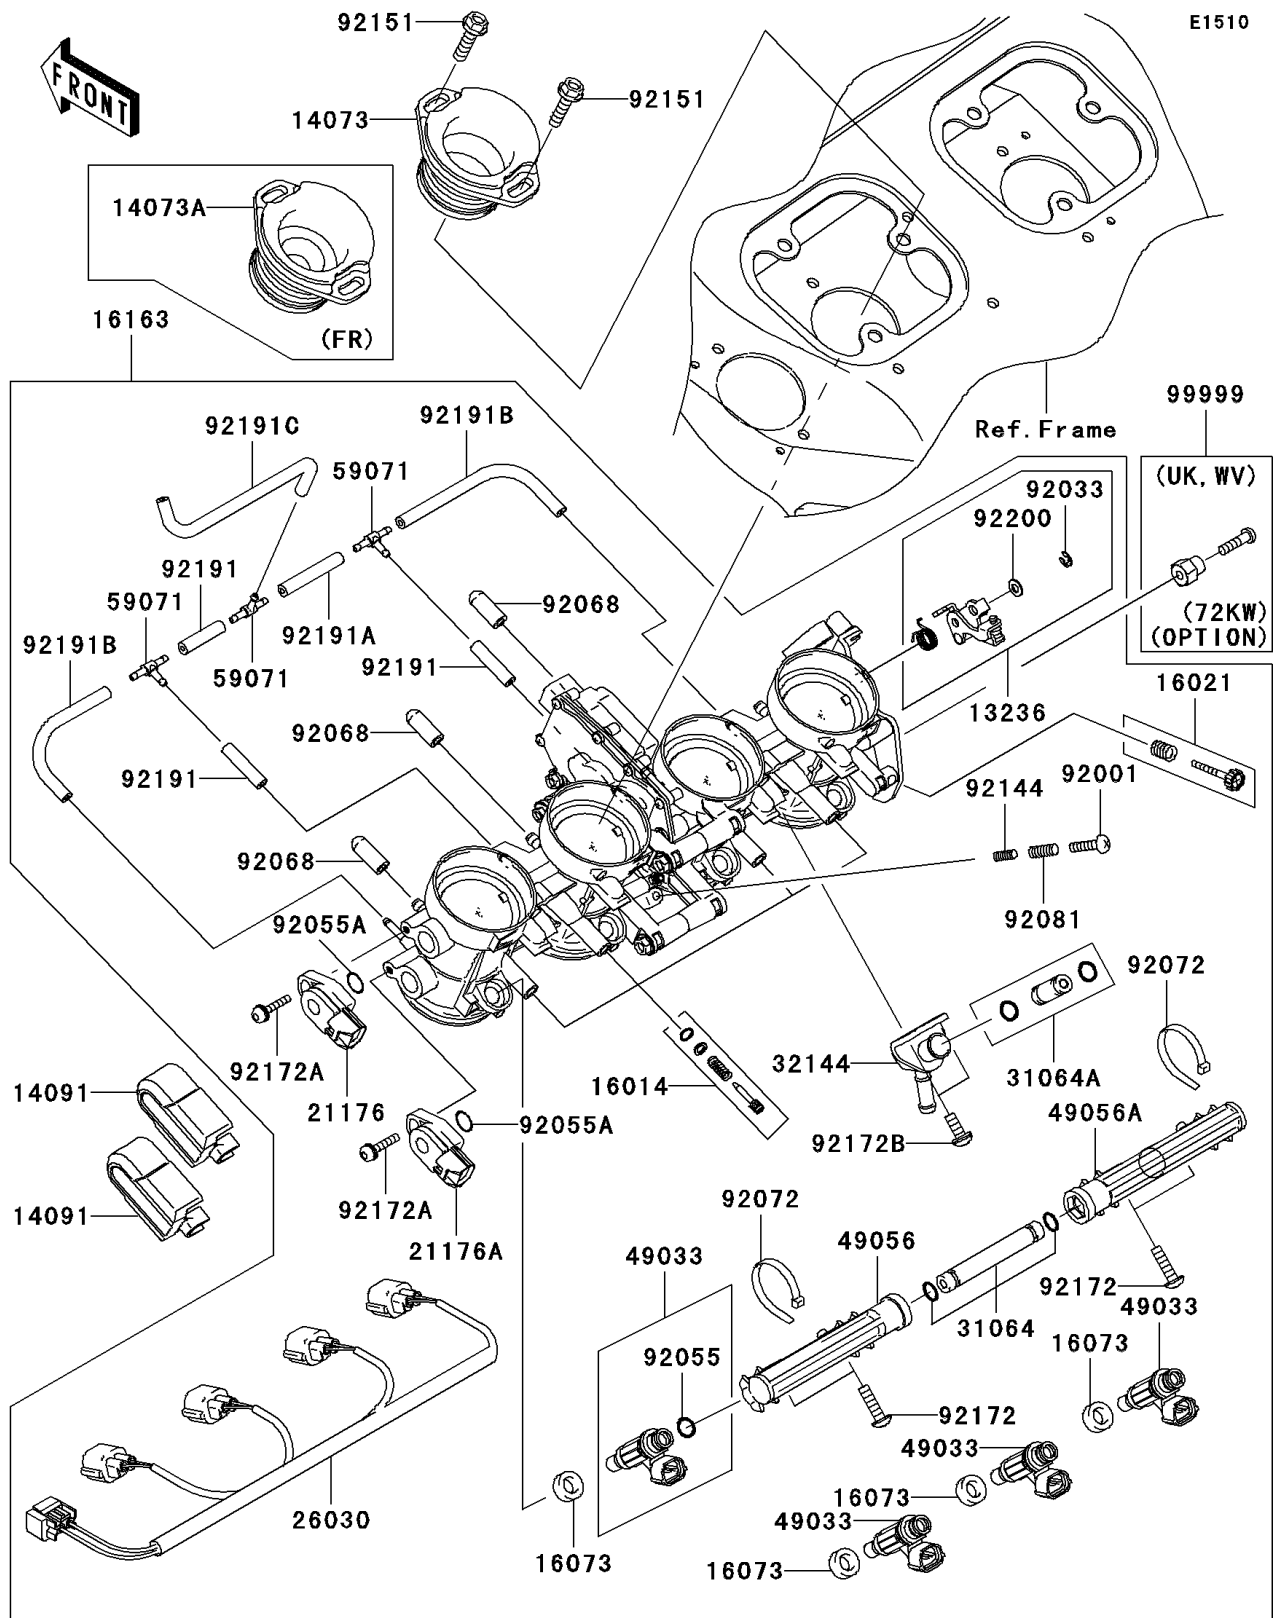

2006 Ninja® ZX™-12R (European) PARTS DIAGRAM

Throttle

2006 Ninja® ZX™-12R (European) PARTS LIST

Throttle

ITEM NAME	PART NUMBER	QUANTITY
LEVER-COMP (Ref # 13236)	13236-0065	1
COVER (Ref # 14091)	14091-0487	2
SCREW-PILOT AIR (Ref # 16014)	16014-0002	4
SCREW-THROTTLE STOP (Ref # 16021)	16021-0009	1
INSULATOR (Ref # 16073)	16073-3707	4
THROTTLE-ASSY (Ref # 16163)	16163-0043	1
SENSOR,TPS (Ref # 21176)	21176-0002	1
SENSOR,TPS (Ref # 21176A)	21176-0003	1
HARNESS (Ref # 26030)	26030-1672	1
PIPE-COMP,FUEL (Ref # 31064)	31064-0019	1
PIPE-COMP,FUEL (Ref # 31064A)	31064-0020	1
PIPE-ASSY,FUEL (Ref # 32144)	32144-0003	1
NOZZLE-INJECTION (Ref # 49033)	49033-0003	4
PIPE-INJECTION (Ref # 49056)	49056-0007	1
PIPE-INJECTION (Ref # 49056A)	49056-0008	1
JOINT,3WAY,T (Ref # 59071)	59071-3752	3
BOLT,THROTTLE ADJUST (Ref # 92001)	92001-1998	1
RING-SNAP,FAST IDLE (Ref # 92033)	92033-0004	1
RING-O,INJECTION NOZZLE (Ref # 92055)	92055-1622	4
RING-O (Ref # 92055A)	92055-1671	2
PLUG,12X25 (Ref # 92068)	92068-006	3
BAND,SUB-HARNESS (Ref # 92072)	92072-0012	2
SPRING (Ref # 92081)	92081-1620	1
SPRING (Ref # 92144)	92144-1451	1
BOLT,6X22 (Ref # 92151)	92151-1236	8
SCREW,PIPE INJECTION (Ref # 92172)	92172-0064	4
SCREW (Ref # 92172A)	92172-0080	2
SCREW (Ref # 92172B)	92172-0169	2
TUBE,3X7X30 (Ref # 92191)	92191-0025	3

2006 Ninja® ZX™-12R (European) PARTS LIST

Throttle

ITEM NAME	PART NUMBER	QUANTITY
TUBE,3X7X45 (Ref # 92191A)	92191-0150	1
TUBE,3X7X110 (Ref # 92191B)	92191-0151	2
TUBE,3X7X160.5 (Ref # 92191C)	92191-0152	1
WASHER,FAST IDLE (Ref # 92200)	92200-0033	1
DUCT,FUNNEL (Ref # 14073)	14073-0042	4
DUCT,FUNNEL (Ref # 14073A)	14073-0063	4
KIT.,72KW (Ref # 99999)	99999-0028	1