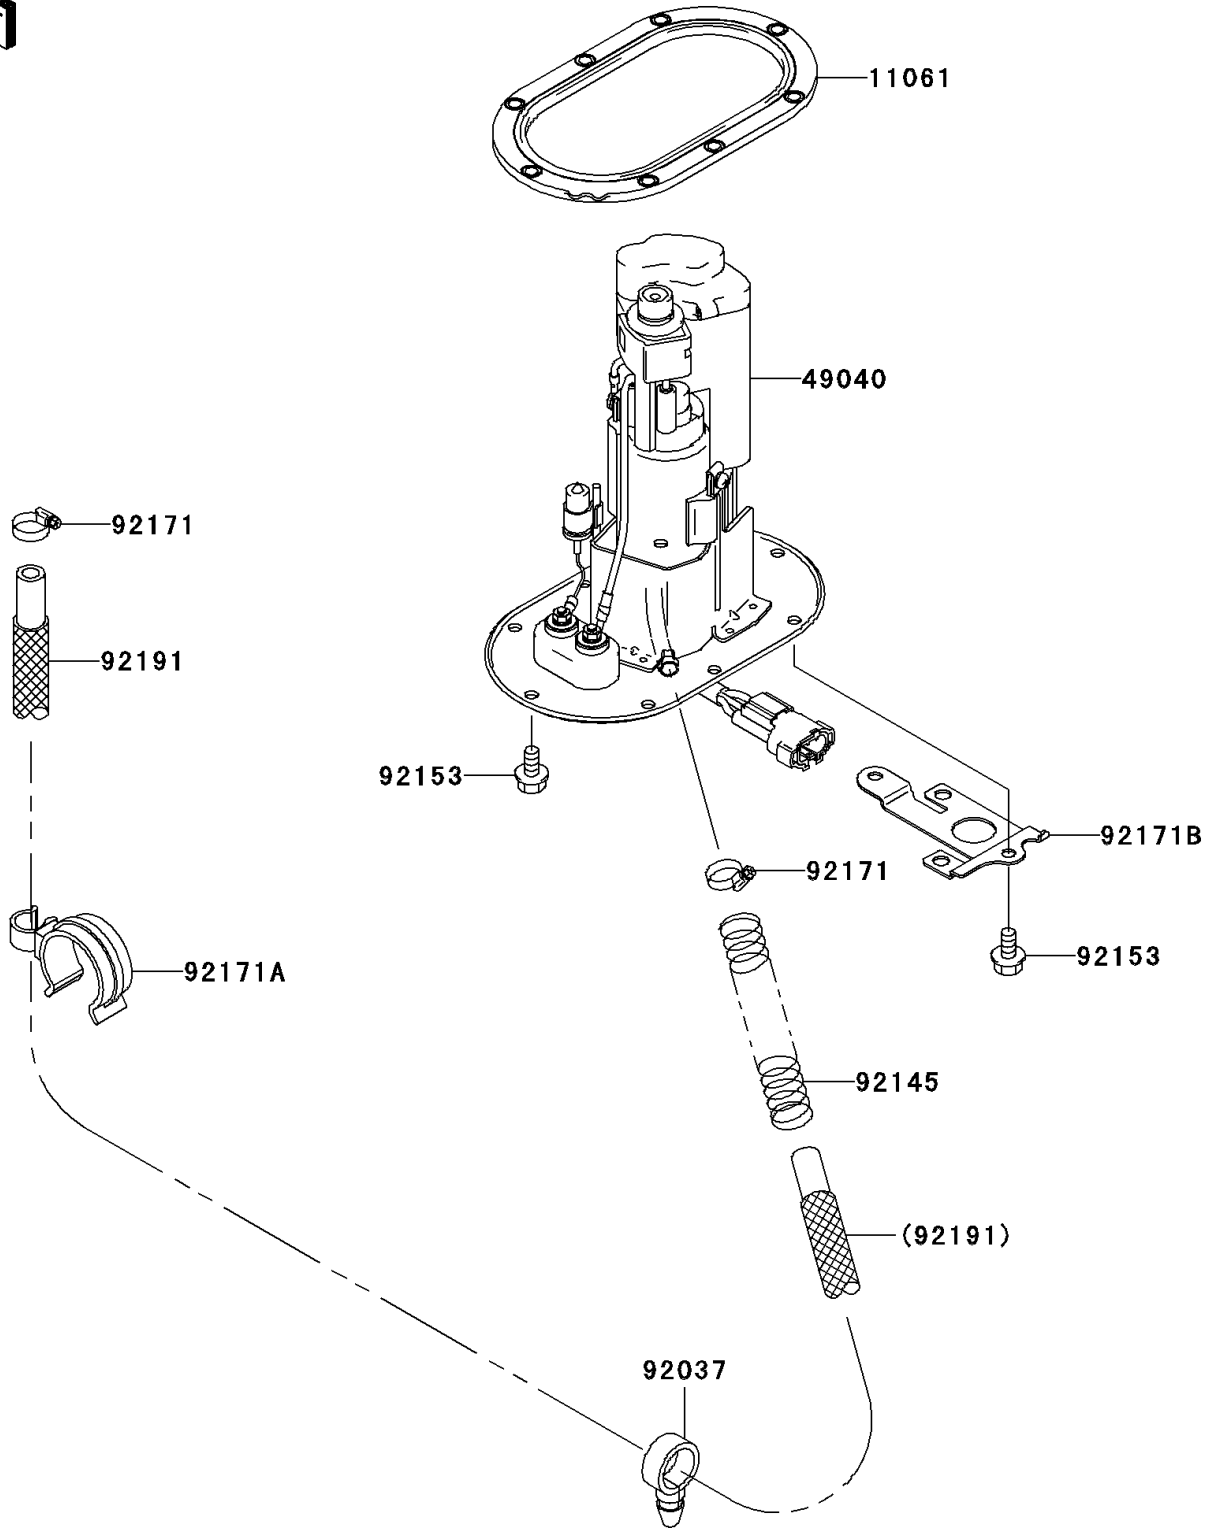

2006 Ninja[®] ZX[™]-12R (European) PARTS DIAGRAM

Fuel Pump

E1520

2006 Ninja® ZX™-12R (European) PARTS LIST

Fuel Pump

ITEM NAME	PART NUMBER	QUANTITY
GASKET,FUEL PUMP (Ref # 11061)	11061-1109	1
PUMP-FUEL (Ref # 49040)	49040-1077	1
CLAMP,HOSE (Ref # 92037)	92037-1827	1
SPRING,PUMP TUBE (Ref # 92145)	92145-1415	1
BOLT,5X13 (Ref # 92153)	92153-1175	8
CLAMP (Ref # 92171)	92171-1274	2
CLAMP (Ref # 92171A)	92171-1276	1
CLAMP,FUEL PUMP (Ref # 92171B)	92171-1506	1
TUBE,L=930 (Ref # 92191)	92191-1690	1