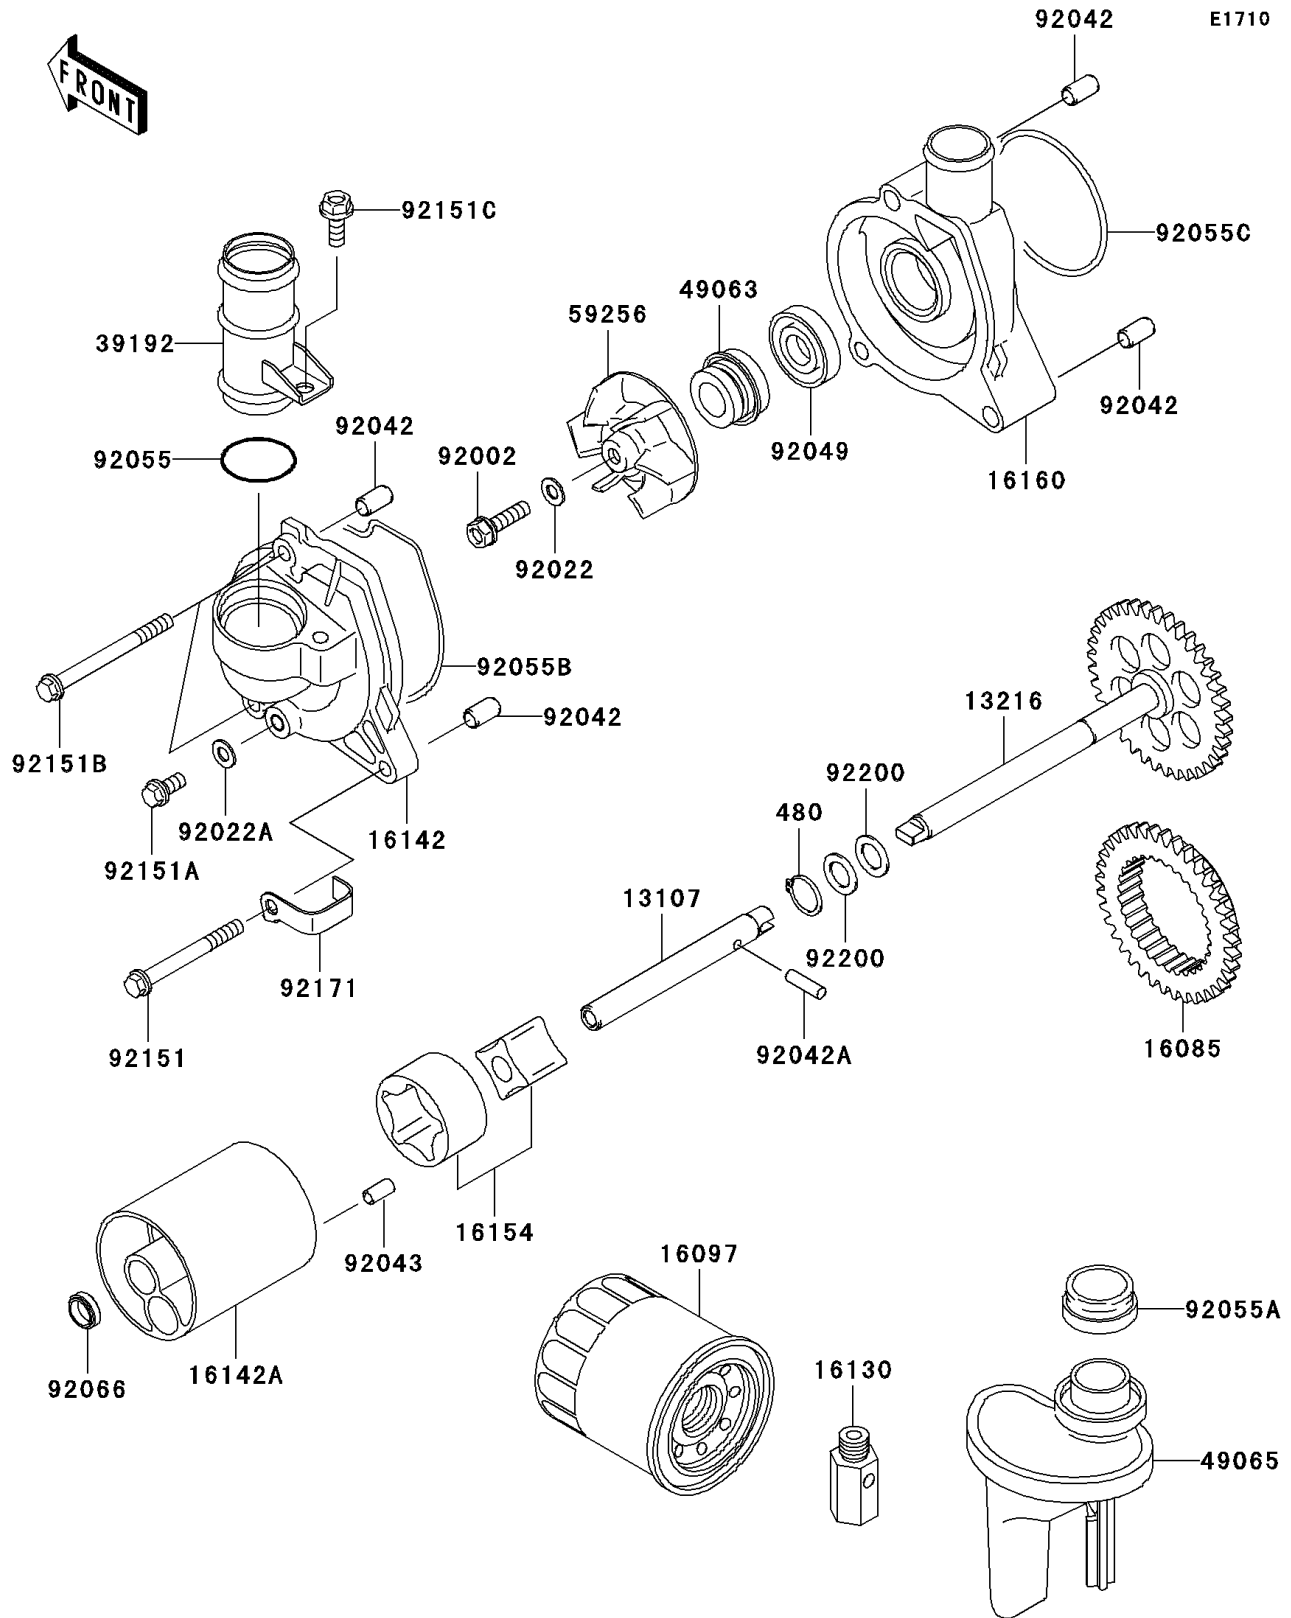

2006 Ninja® ZX™-12R (European) PARTS DIAGRAM

Oil Pump

2006 Ninja® ZX™-12R (European) PARTS LIST

Oil Pump

ITEM NAME	PART NUMBER	QUANTITY
CIRCLIP-TYPE-C,11MM (Ref # 480)	480J1100	1
SHAFT,PUMP,LH (Ref # 13107)	13107-1419	1
GEAR-COMP,PUMP,RH (Ref # 13216)	13216-1183	1
GEAR (Ref # 16085)	16085-1326	1
FILTER-ASSY-OIL (Ref # 16097)	16097-0002	1
VALVE-ASSY-RELIEF (Ref # 16130)	16130-1058	1
COVER-PUMP,WATER (Ref # 16142)	16142-0016	1
COVER-PUMP,OIL (Ref # 16142A)	16142-1168	1
ROTOR-PUMP (Ref # 16154)	16154-1133	1
BODY,WATER PUMP (Ref # 16160)	16160-1324	1
PIPE-WATER (Ref # 39192)	39192-1128	1
SEAL-MECHANICAL,WATER (Ref # 49063)	49063-1055	1
FILTER-OIL (Ref # 49065)	49065-1084	1
IMPELLER (Ref # 59256)	59256-0001	1
BOLT,6X22 (Ref # 92002)	92002-1154	1
WASHER,6.1X12X1 (Ref # 92022)	92022-077	1
WASHER,6.2X11X1 (Ref # 92022A)	92022-304	1
PIN,DOWEL,6.3X8X14 (Ref # 92042)	92042-007	4
PIN,DOWEL,4X15.8 (Ref # 92042A)	92042-014	1
PIN,4.2X6X12 (Ref # 92043)	92043-1262	1
SEAL-OIL,SC 11 28.55 5 (Ref # 92049)	92049-1336	1
RING-O,27.6X3.2 (Ref # 92055)	92055-1328	1
RING-O,OIL FILTER (Ref # 92055A)	92055-1503	1
RING-O,WATER PUMP COVER (Ref # 92055B)	92055-1602	1
RING-O,59.6X2.4 (Ref # 92055C)	92055-3018	1
PLUG (Ref # 92066)	92066-1537	1
BOLT,6X55 (Ref # 92151)	92151-1132	1
BOLT,6X12 (Ref # 92151A)	92151-1133	1
BOLT,6X65 (Ref # 92151B)	92151-1199	2

2006 Ninja® ZX™-12R (European) PARTS LIST

Oil Pump

ITEM NAME	PART NUMBER	QUANTITY
BOLT,FLANGED,6X16 (Ref # 92151C)	92151-1774	1
CLAMP (Ref # 92171)	92171-1179	1
WASHER (Ref # 92200)	92200-1009	2