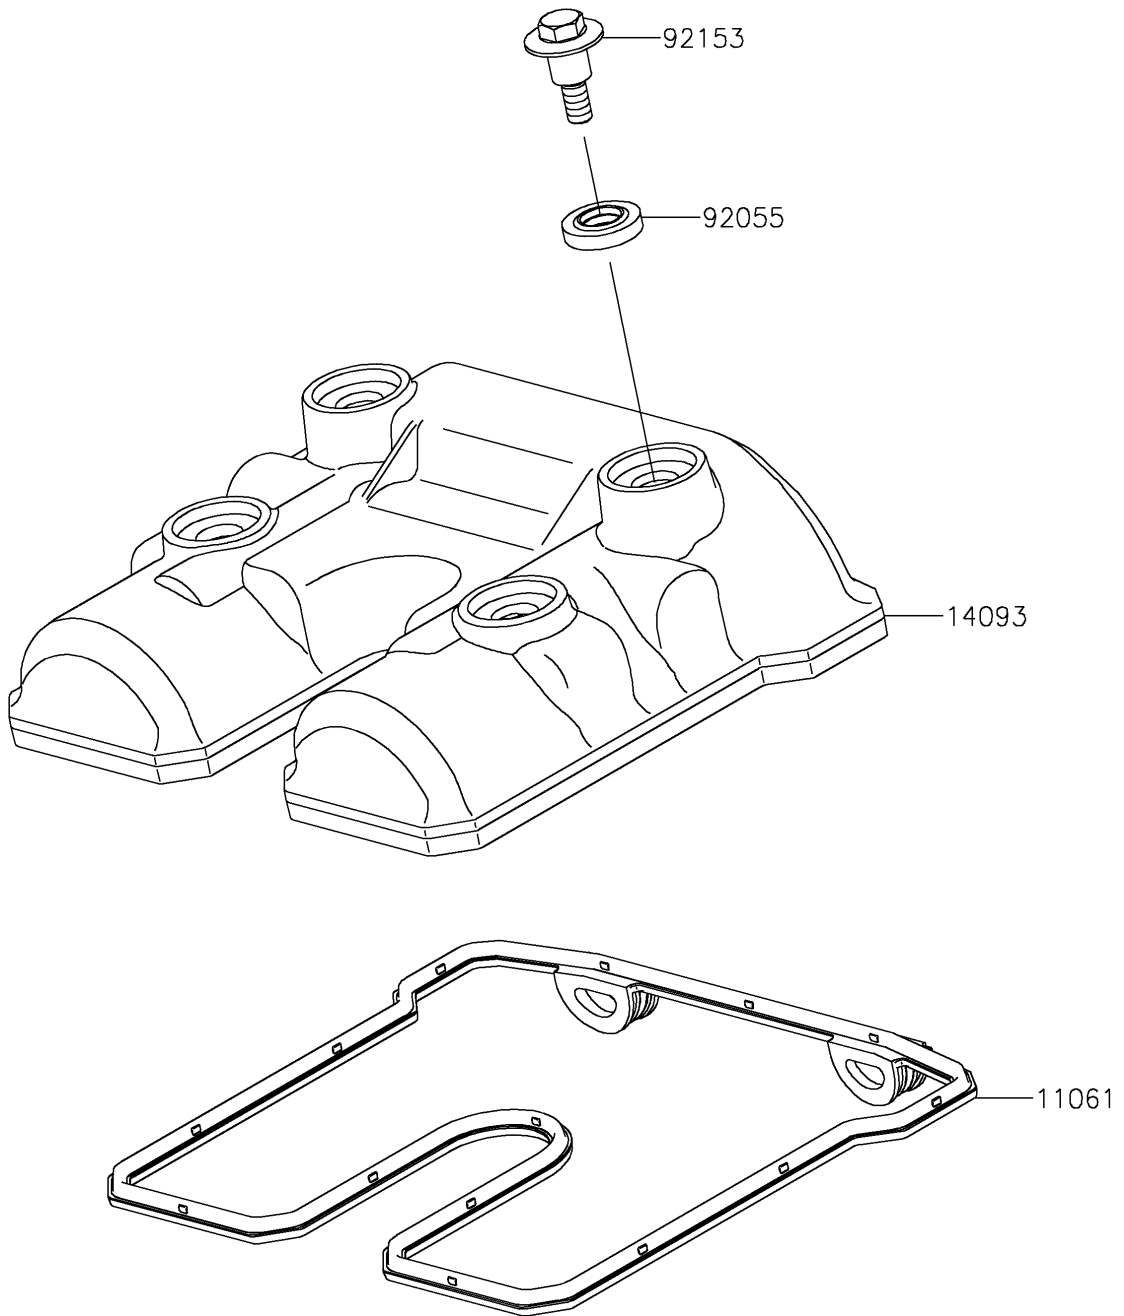

# 2024 KLX300 PARTS DIAGRAM

Cylinder Head Cover

E1112

## 2024 KLX300 PARTS LIST

### Cylinder Head Cover

ITEM NAME	PART NUMBER	QUANTITY
GASKET,HEAD COVER (Ref # 11061)	11061-0888	1
COVER,HEAD (Ref # 14093)	14093-0862	1
RING-O,HEAD COVER BOLT (Ref # 92055)	92055-0195	4
BOLT,FLANGED,6X22.5 (Ref # 92153)	92153-1343	4