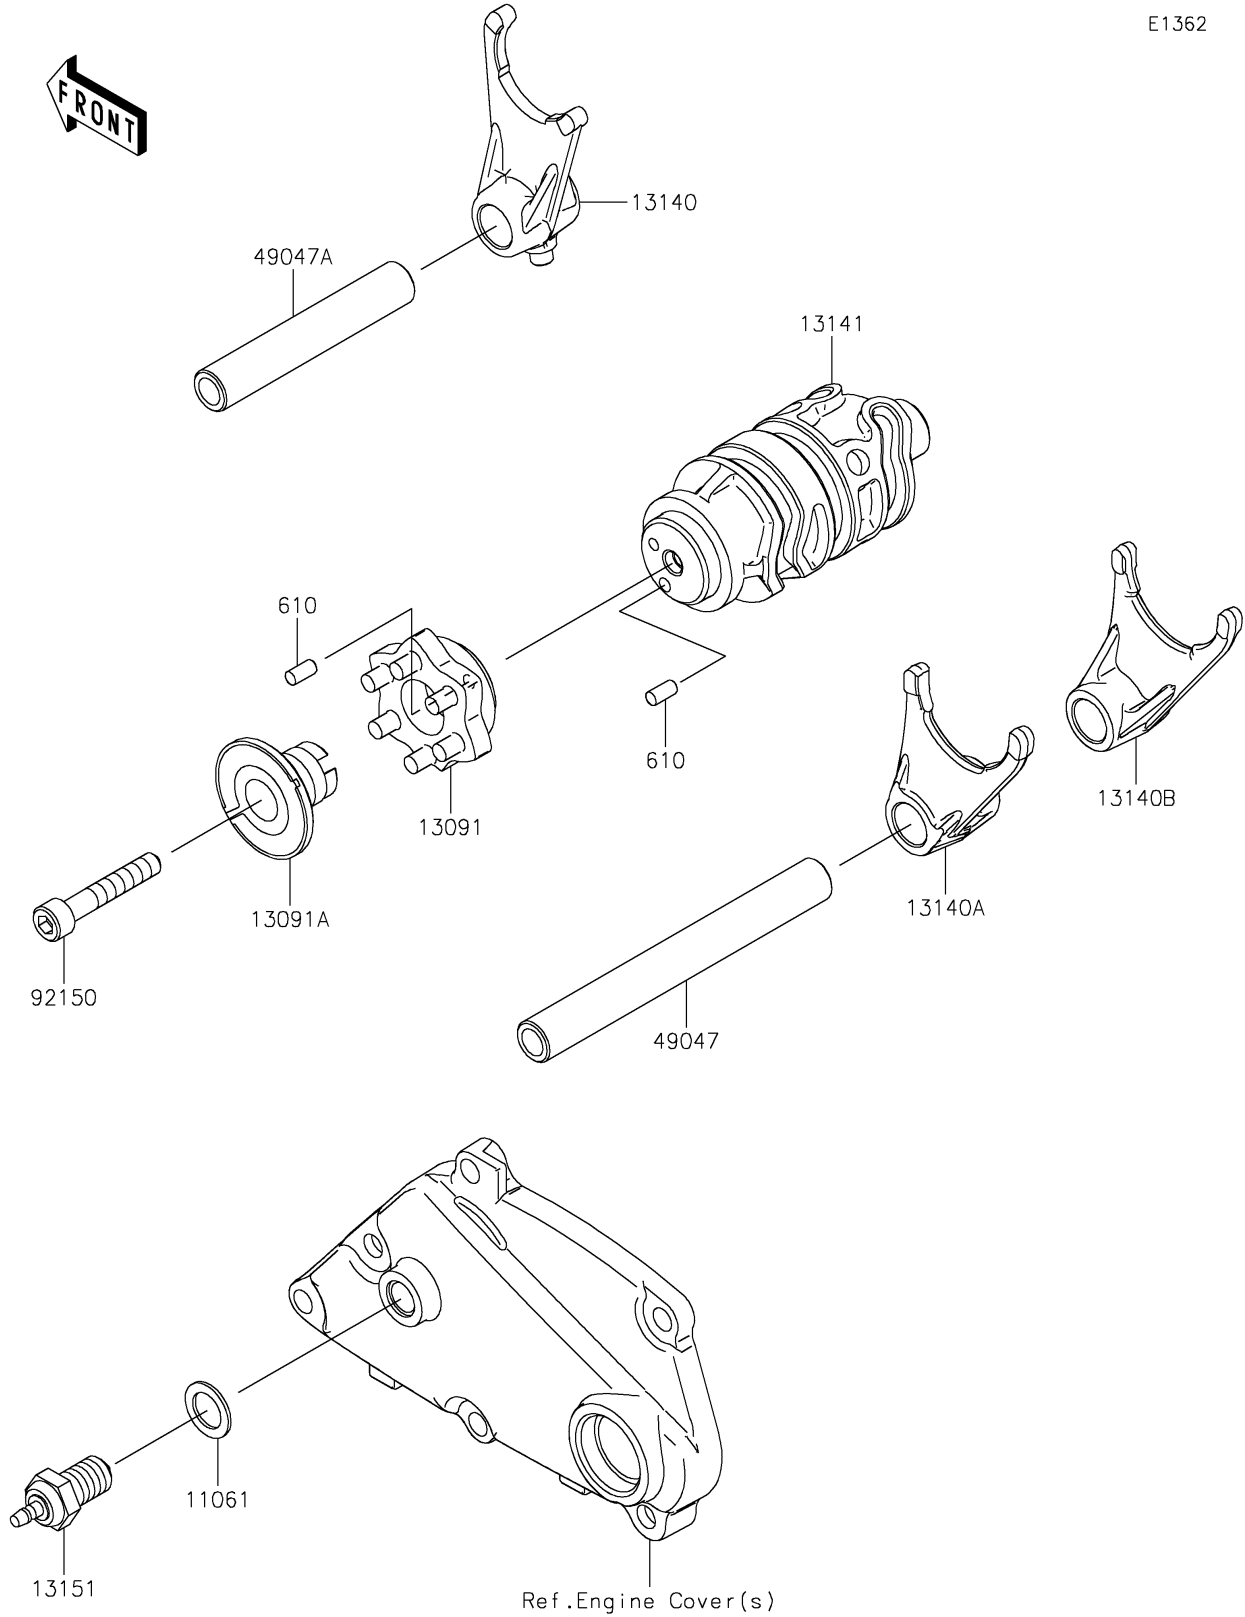

2025 KLX300 PARTS DIAGRAM

Gear Change Drum/Shift Fork(s)

E1362

2025 KLX300 PARTS LIST

Gear Change Drum/Shift Fork(s)

ITEM NAME	PART NUMBER	QUANTITY
GASKET,10.5X16X1 (Ref # 11061)	11061-0373	1
HOLDER,CHANGE DRUM (Ref # 13091)	13091-1856	1
HOLDER,CHANGE DRUM (Ref # 13091A)	13091-1862	1
FORK-SHIFT,5TH&TOP (Ref # 13140)	13140-1216	1
FORK-SHIFT,2ND&3RD (Ref # 13140A)	13140-1217	1
FORK-SHIFT,LOW&4TH (Ref # 13140B)	13140-1218	1
DRUM-CHANGE (Ref # 13141)	13141-0039	1
SWITCH-COMP,NEUTRAL (Ref # 13151)	13151-1102	1
ROD-SHIFT,L=106.7 (Ref # 49047)	49047-1056	1
ROD-SHIFT,L=71.7 (Ref # 49047A)	49047-1057	1
BOLT,SOCKET,6X35 (Ref # 92150)	92150-1484	1
ROLLER,4X8 (Ref # 610)	610A0408	2