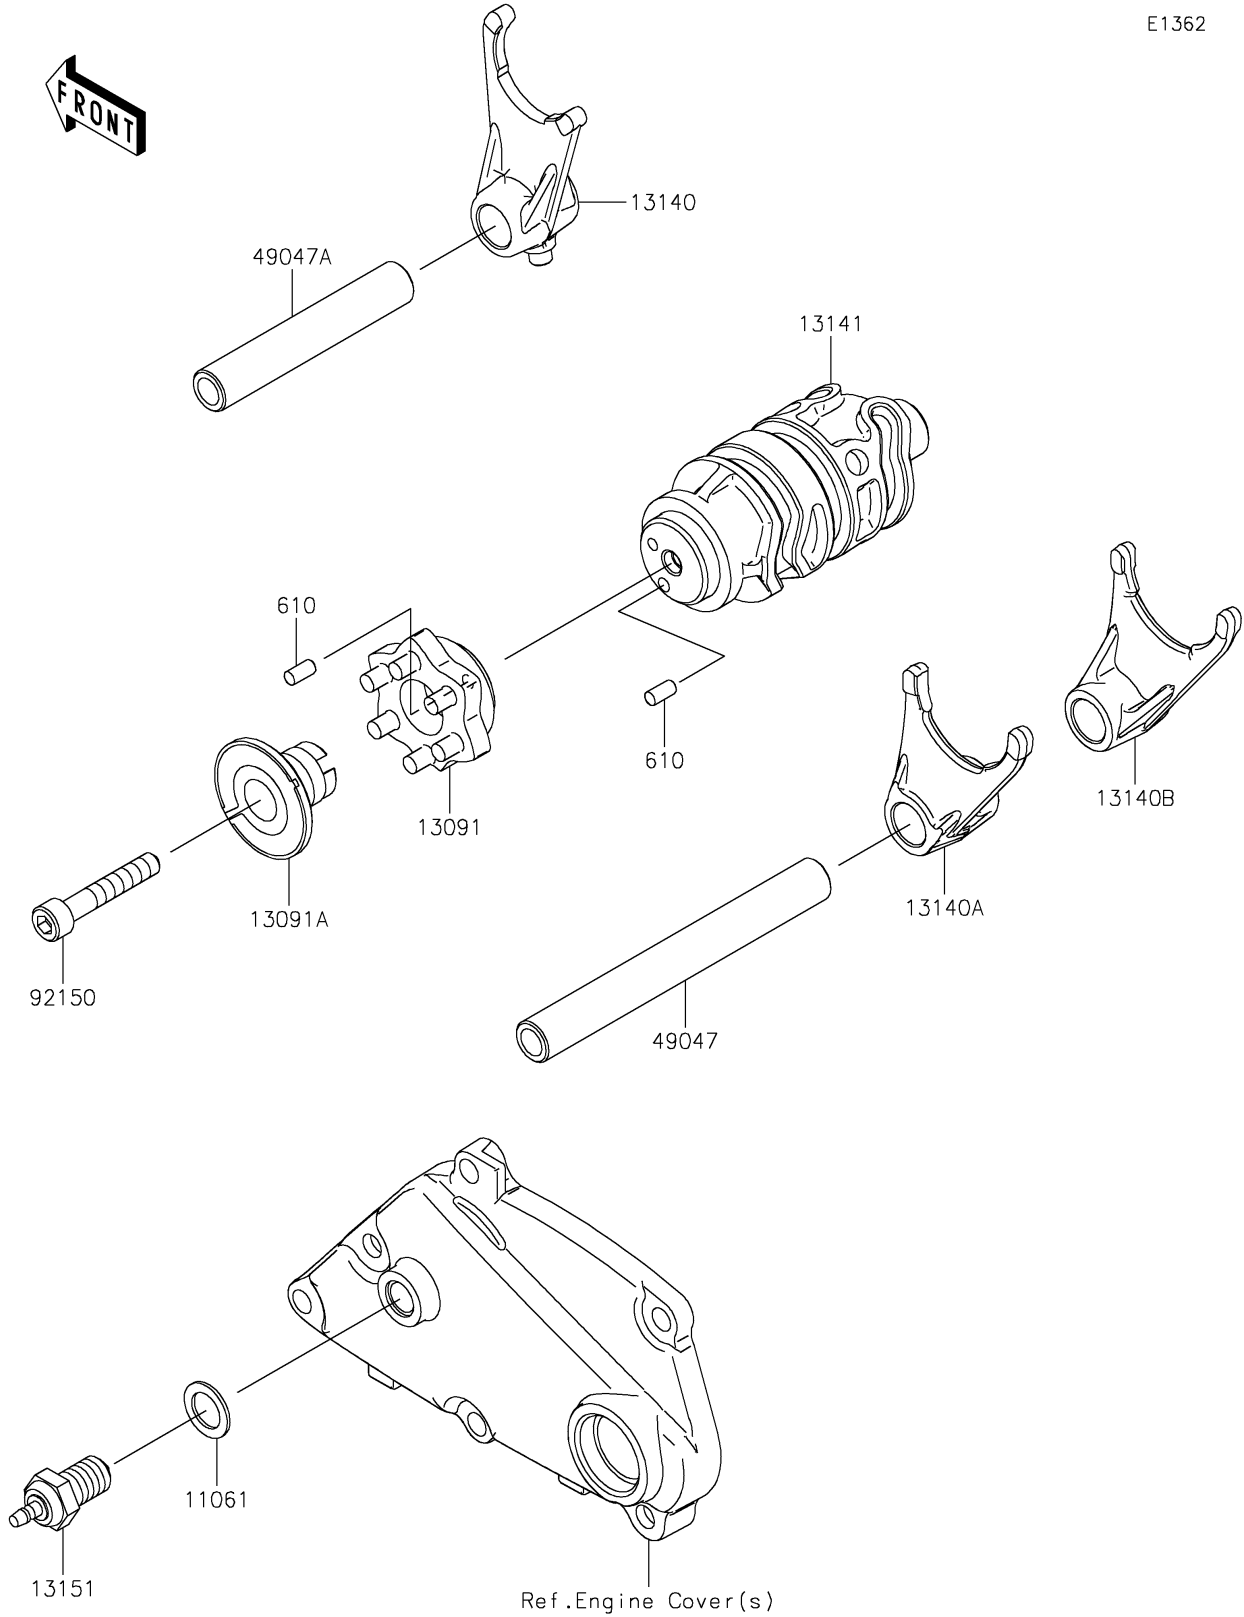

2025 KLX300 PARTS DIAGRAM

Gear Change Drum/Shift Fork(s)

E1362

2025 KLX300 PARTS LIST

Gear Change Drum/Shift Fork(s)

ITEM NAME	PART NUMBER	QUANTITY
GASKET,10.5X16X1 (Ref # 11061)	11061-0373	1
HOLDER,CHANGE DRUM (Ref # 13091)	13091-1856	1
HOLDER,CHANGE DRUM (Ref # 13091A)	13091-1862	1
FORK-SHIFT,5TH&TOP (Ref # 13140)	13140-1216	1
FORK-SHIFT,2ND&3RD (Ref # 13140A)	13140-1217	1
FORK-SHIFT,LOW&4TH (Ref # 13140B)	13140-1218	1
DRUM-CHANGE (Ref # 13141)	13141-0039	1
SWITCH-COMP,NEUTRAL (Ref # 13151)	13151-1102	1
ROD-SHIFT,L=106.7 (Ref # 49047)	49047-1056	1
ROD-SHIFT,L=71.7 (Ref # 49047A)	49047-1057	1
BOLT,SOCKET,6X35 (Ref # 92150)	92150-1484	1
ROLLER,4X8 (Ref # 610)	610A0408	2