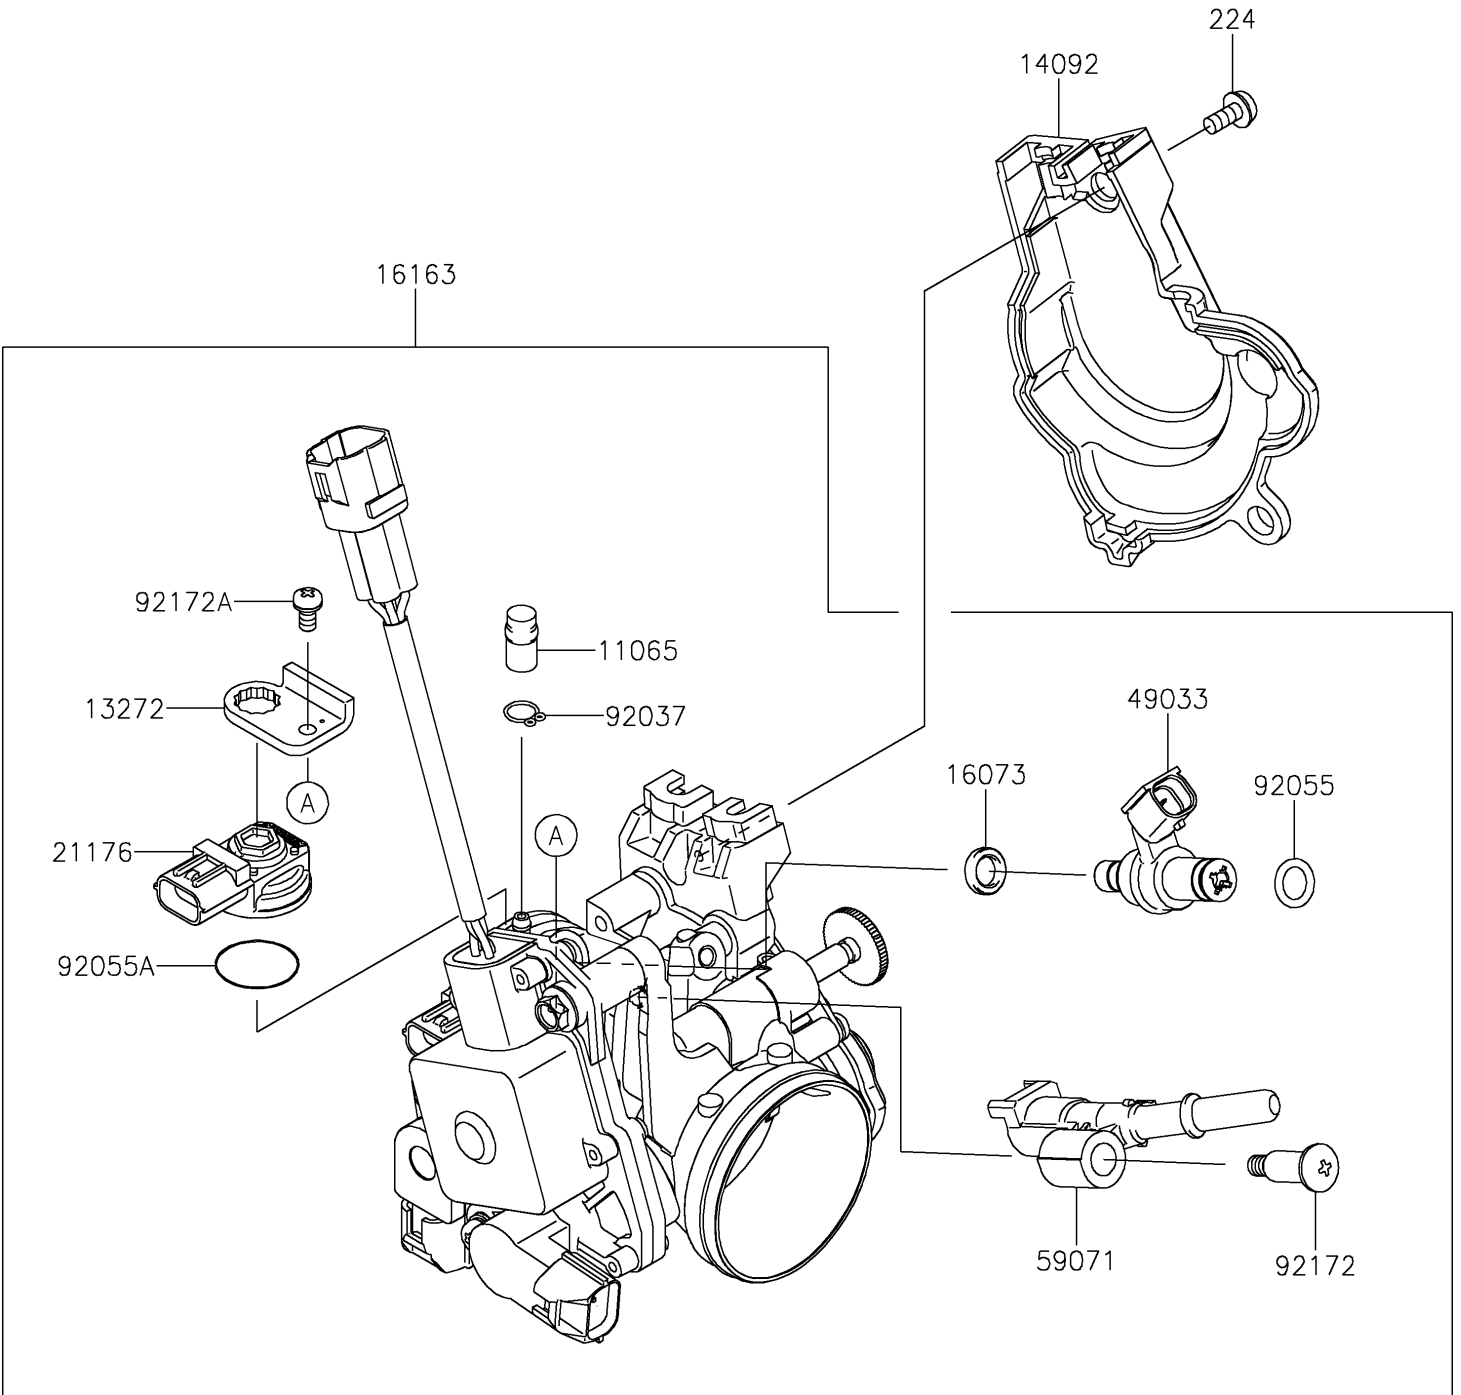

2025 KLX300 PARTS DIAGRAM

Throttle

E1510

2025 KLX300 PARTS LIST

Throttle

ITEM NAME	PART NUMBER	QUANTITY
CAP (Ref # 11065)	11065-0018	1
PLATE (Ref # 13272)	13272-0676	1
COVER (Ref # 14092)	14092-0887	1
INSULATOR (Ref # 16073)	16073-0077	1
THROTTLE-ASSY (Ref # 16163)	16163-1245	1
SENSOR (Ref # 21176)	21176-0122	1
NOZZLE-INJECTION (Ref # 49033)	49033-0016	1
JOINT (Ref # 59071)	59071-0063	1
CLAMP,TUBE (Ref # 92037)	92037-1142	1
RING-O (Ref # 92055)	92055-0170	1
RING-O (Ref # 92055A)	92055-0184	1
SCREW,PIPE INJECTION (Ref # 92172)	92172-0064	1
SCREW (Ref # 92172A)	92172-0415	1
SCREW-PAN-WP-CROS,5X10 (Ref # 224)	224AB0510	2