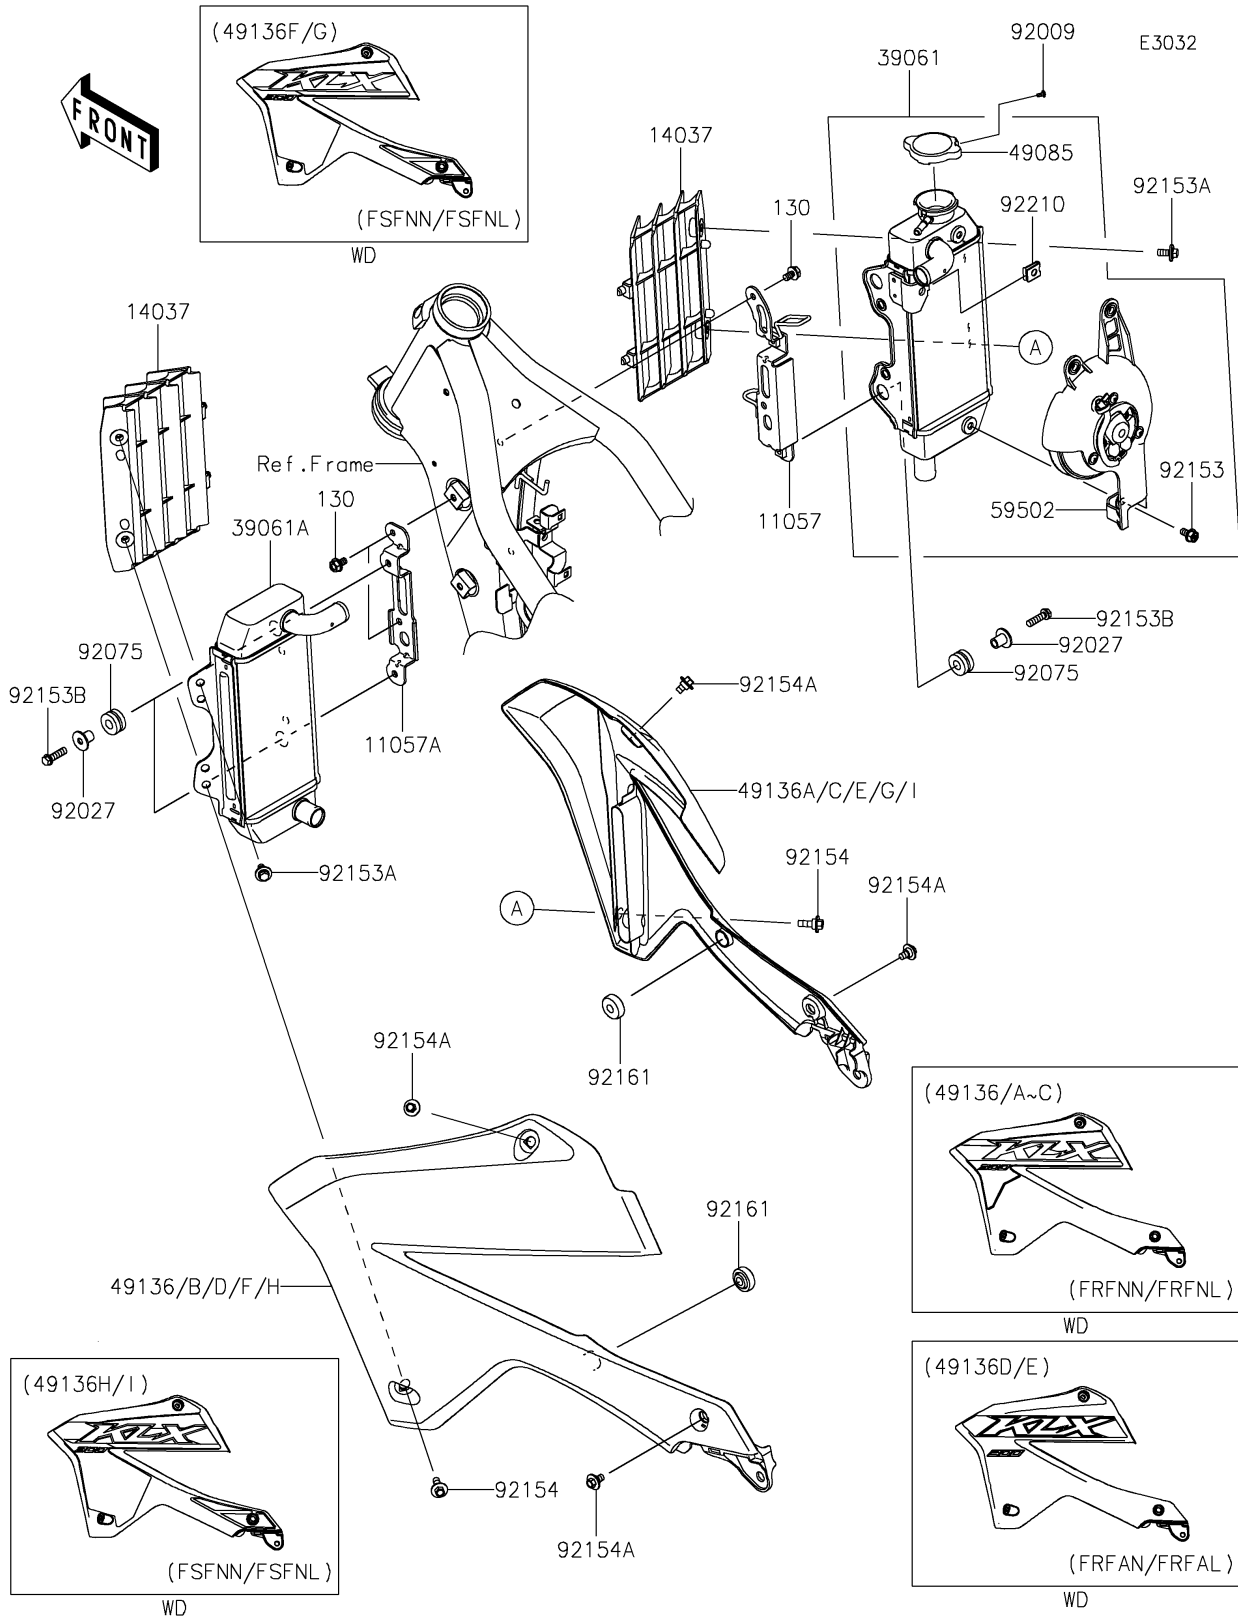

2024 KLX300 PARTS DIAGRAM

Radiator

2024 KLX300 PARTS LIST

Radiator

ITEM NAME	PART NUMBER	QUANTITY
BRACKET,RADIATOR,RH (Ref # 11057)	11057-4251	1
BRACKET,RADIATOR,LH (Ref # 11057A)	11057-4252	1
SCREEN,RADIATOR (Ref # 14037)	14037-0814	2
RADIATOR-ASSY,RH (Ref # 39061)	39061-0949	1
RADIATOR-ASSY,LH (Ref # 39061A)	39061-0951	1
CAP-ASSY-PRESSURE (Ref # 49085)	49085-0018	1
SHROUD-ENGINE,B.GRAY (Ref # 49136)	49136-5143-67A	1
SHROUD-ENGINE,B.GRAY (Ref # 49136A)	49136-5144-67A	1
SHROUD-ENGINE,L.GREEN (Ref # 49136B)	49136-5145-290	1
SHROUD-ENGINE,L.GREEN (Ref # 49136C)	49136-5146-290	1
SHROUD-ENGINE,C.C.GRAY (Ref # 49136D)	49136-5147-63G	1
SHROUD-ENGINE,C.C.GRAY (Ref # 49136E)	49136-5148-63G	1
FAN-ASSY (Ref # 59502)	59502-0649	1
SCREW,TAPPING,3X6 (Ref # 92009)	92009-1844	1
COLLAR,6.5X10X14.1 (Ref # 92027)	92027-1183	4
DAMPER (Ref # 92075)	92075-209	4
BOLT (Ref # 92153)	92153-0531	3
BOLT,FLANGED,6X14 (Ref # 92153A)	92153-0936	2
BOLT,FLANGED-SMALL,6X22 (Ref # 92153B)	92153-1560	4
BOLT,6X14 (Ref # 92154)	92154-7137	2
BOLT,6X7 (Ref # 92154A)	92154-7138	4
DAMPER (Ref # 92161)	92161-0605	2
NUT (Ref # 92210)	92210-1323	1
BOLT-FLANGED,6X10 (Ref # 130)	130BA0610	4