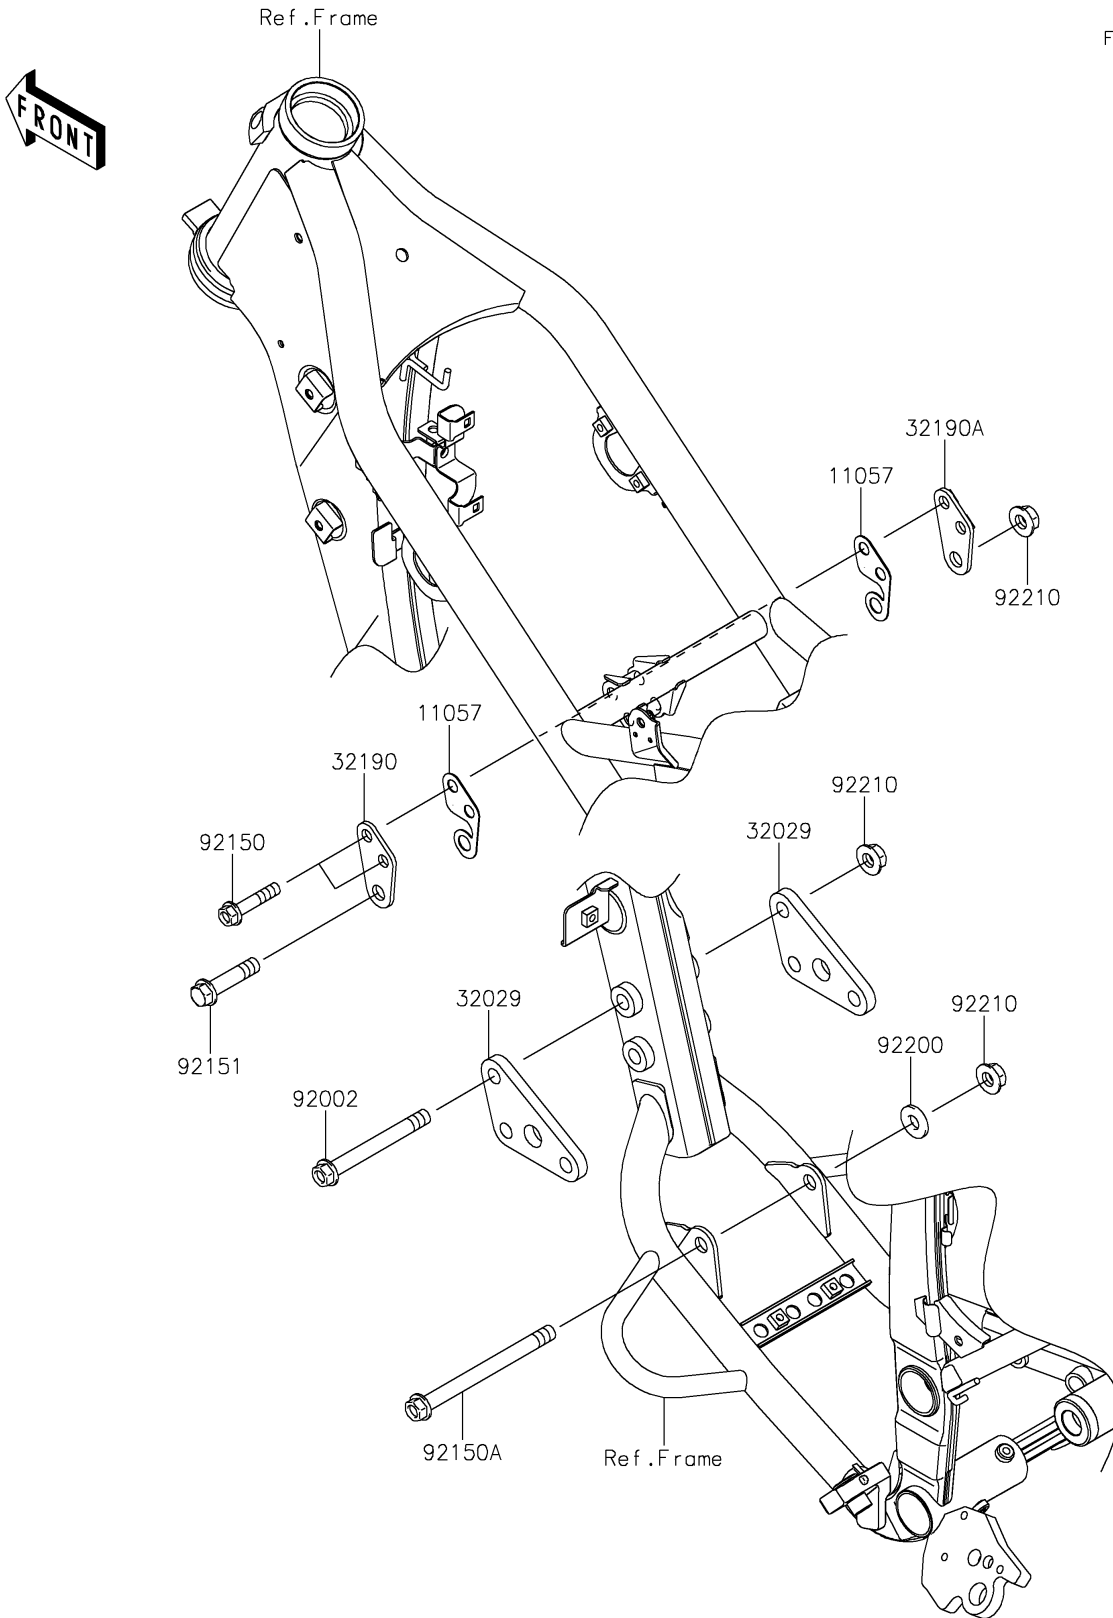

2024 KLX300 PARTS DIAGRAM

Engine Mount

F2122

2024 KLX300 PARTS LIST

Engine Mount

ITEM NAME	PART NUMBER	QUANTITY
BRACKET (Ref # 11057)	11057-3705	2
BRACKET-ENGINE,FR (Ref # 32029)	32029-1855	2
BRACKET-ENGINE,HEAD,LH (Ref # 32190)	32190-0416	1
BRACKET-ENGINE,HEAD,RH (Ref # 32190A)	32190-0417	1
BOLT,10X90 (Ref # 92002)	92002-1674	3
BOLT,FLANGED,8X42 (Ref # 92150)	92150-1415	2
BOLT,FLANGED,10X120 (Ref # 92150A)	92150-1642	1
BOLT,FLANGED,10X45 (Ref # 92151)	92151-1413	1
WASHER,10.2X23X2.5 (Ref # 92200)	92200-0211	1
NUT,LOCK,FLANGED,10MM (Ref # 92210)	92210-1080	5