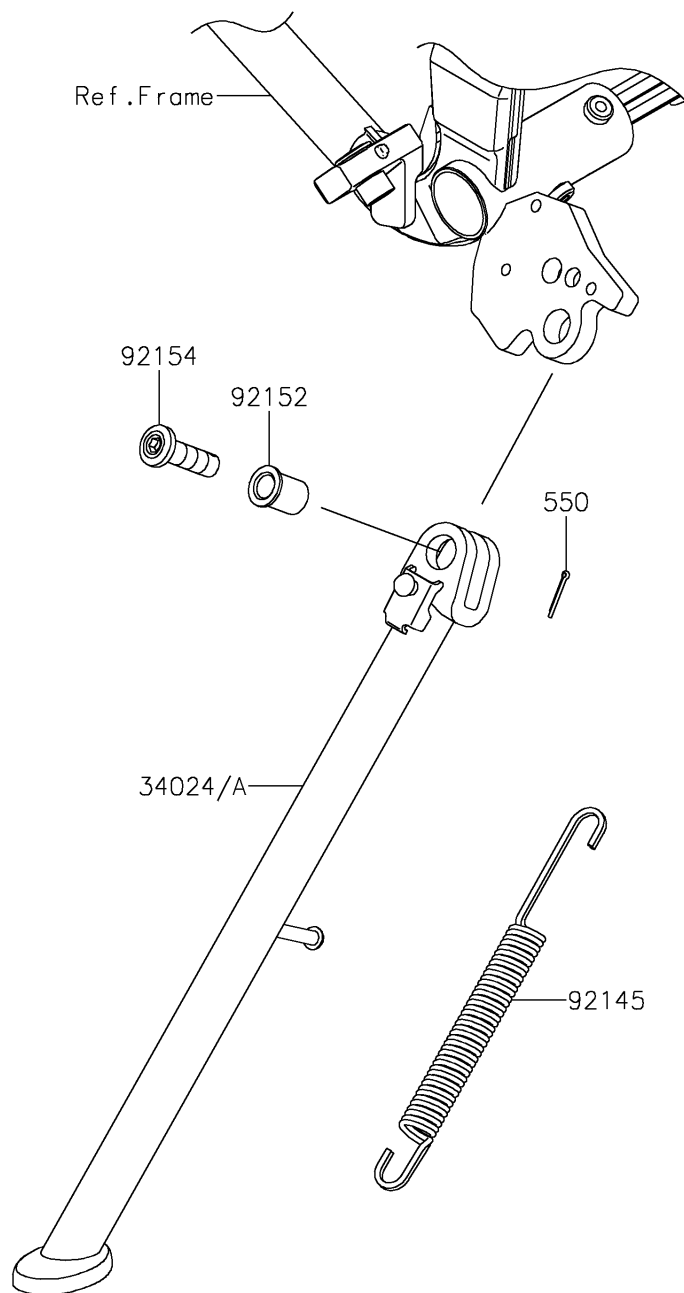

2024 KLX300 PARTS DIAGRAM

Stand(s)

F2190

2024 KLX300 PARTS LIST

Stand(s)

ITEM NAME	PART NUMBER	QUANTITY
STAND-SIDE,F.S.BLACK (Ref # 34024)	34024-0186-18R	1
STAND-SIDE,P.SILVER (Ref # 34024A)	34024-0186-458	1
SPRING,SIDE STAND (Ref # 92145)	92145-2308	1
COLLAR,10.2X15X20.1 (Ref # 92152)	92152-1914	1
BOLT,SIDE STAND (Ref # 92154)	92154-7133	1
PIN-COTTER,2.0X15 (Ref # 550)	550AA2015	1