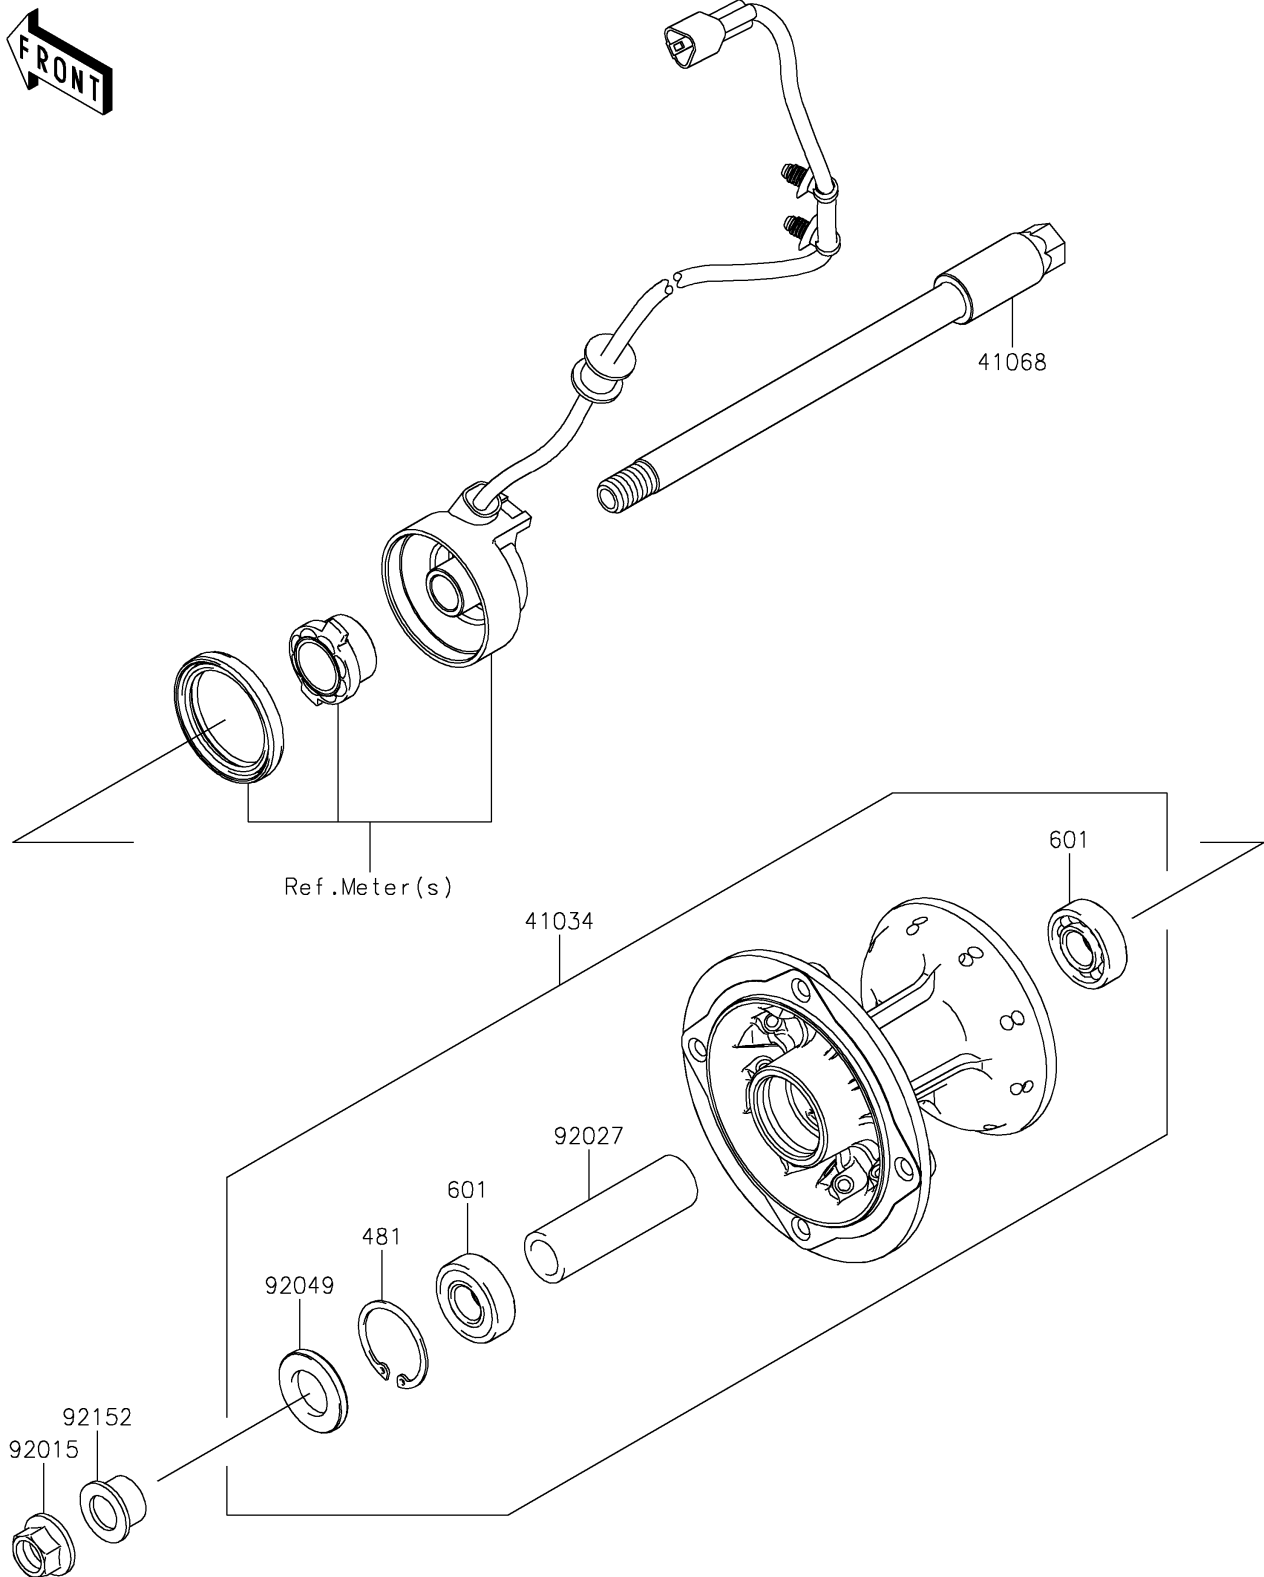

2024 KLX®300 PARTS DIAGRAM

Front Hub

F2230

2024 KLX®300 PARTS LIST

Front Hub

ITEM NAME	PART NUMBER	QUANTITY
DRUM-ASSY,FRONT BRAKE (Ref # 41034)	41034-0051	1
AXLE,FR,15X194 (Ref # 41068)	41068-0601	1
NUT,14MM (Ref # 92015)	92015-1407	1
COLLAR,15.2X22.2X75 (Ref # 92027)	92027-1958	1
SEAL-OIL (Ref # 92049)	92049-0136	1
COLLAR,FR AXLE,L=14 (Ref # 92152)	92152-0528	1
CIRCLIP-TYPE-C,35MM (Ref # 481)	481J3500	1
BEARING-BALL,#6202UG (Ref # 601)	601B6202UG	2