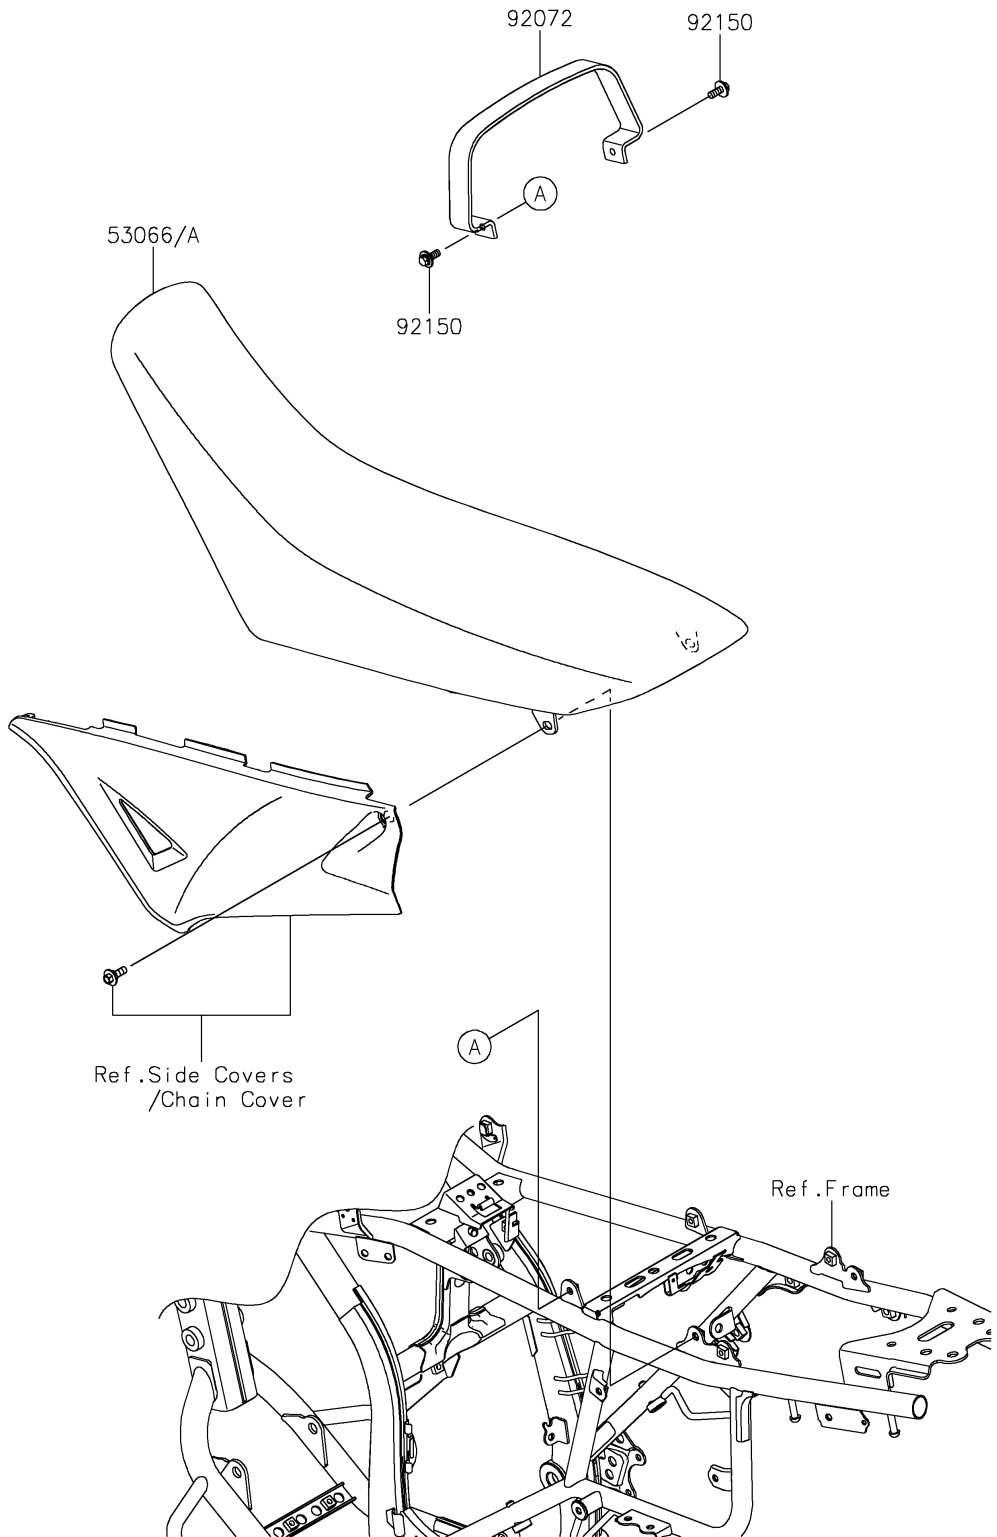

2024 KLX300 PARTS DIAGRAM

Seat

F2510

2024 KLX300 PARTS LIST

Seat

ITEM NAME	PART NUMBER	QUANTITY
SEAT-ASSY,DUAL,BLACK+N.L.GREEN (Ref # 53066)	53066-0892-71Z	1
SEAT-ASSY,DUAL,BLACK+GRY (Ref # 53066A)	53066-0892-73E	1
BAND,BLACK (Ref # 92072)	92072-0880-MA	1
BOLT,FLANGED,6X16 (Ref # 92150)	92150-1506	2