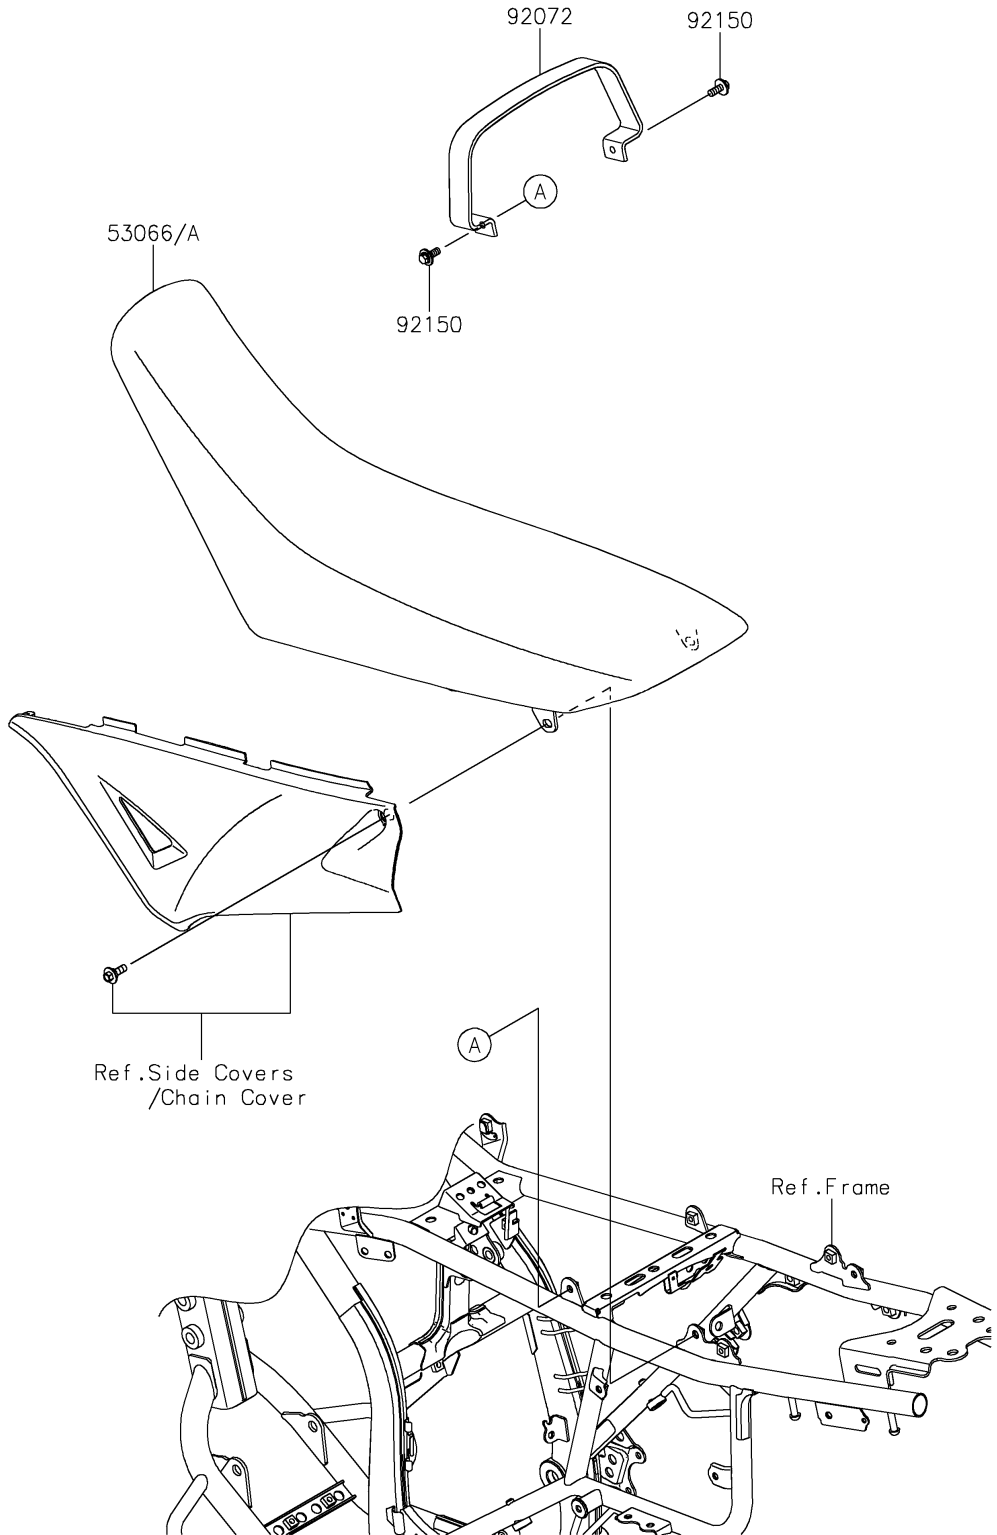

2025 KLX300 PARTS DIAGRAM

Seat

F2510

2025 KLX300 PARTS LIST

Seat

ITEM NAME	PART NUMBER	QUANTITY
SEAT-ASSY,DUAL,BLACK+N.L.GREEN (Ref # 53066)	53066-0892-71Z	1
SEAT-ASSY,DUAL,BLACK+GRY (Ref # 53066A)	53066-0892-73E	1
BAND,BLACK (Ref # 92072)	92072-0880-MA	1
BOLT,FLANGED,6X16 (Ref # 92150)	92150-1506	2