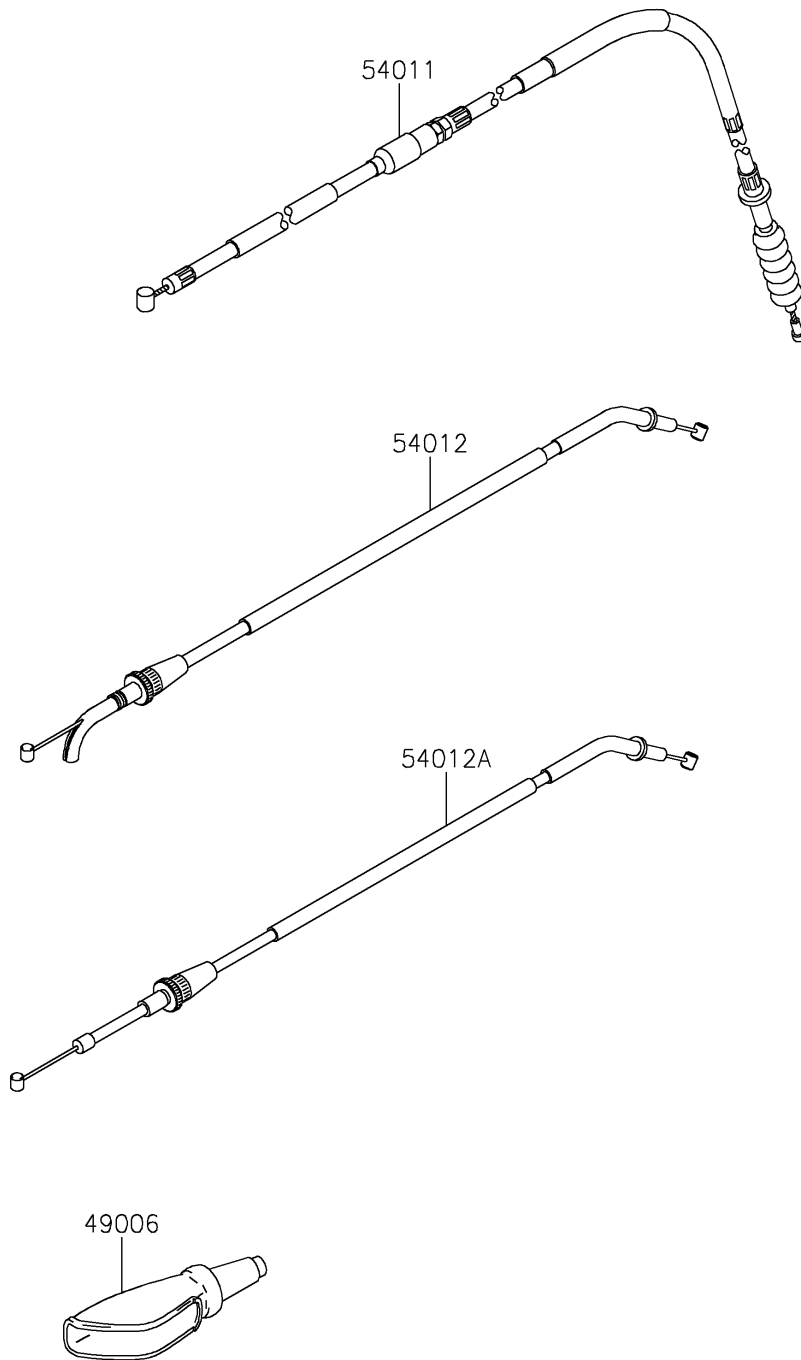

2024 KLX300 PARTS DIAGRAM

Cables

F2540

2024 KLX300 PARTS LIST

Cables

ITEM NAME	PART NUMBER	QUANTITY
BOOT,LEVER HOLDER (Ref # 49006)	49006-1017	1
CABLE-CLUTCH (Ref # 54011)	54011-0665	1
CABLE-THROTTLE,OPENING (Ref # 54012)	54012-0263	1
CABLE-THROTTLE,CLOSING (Ref # 54012A)	54012-0264	1