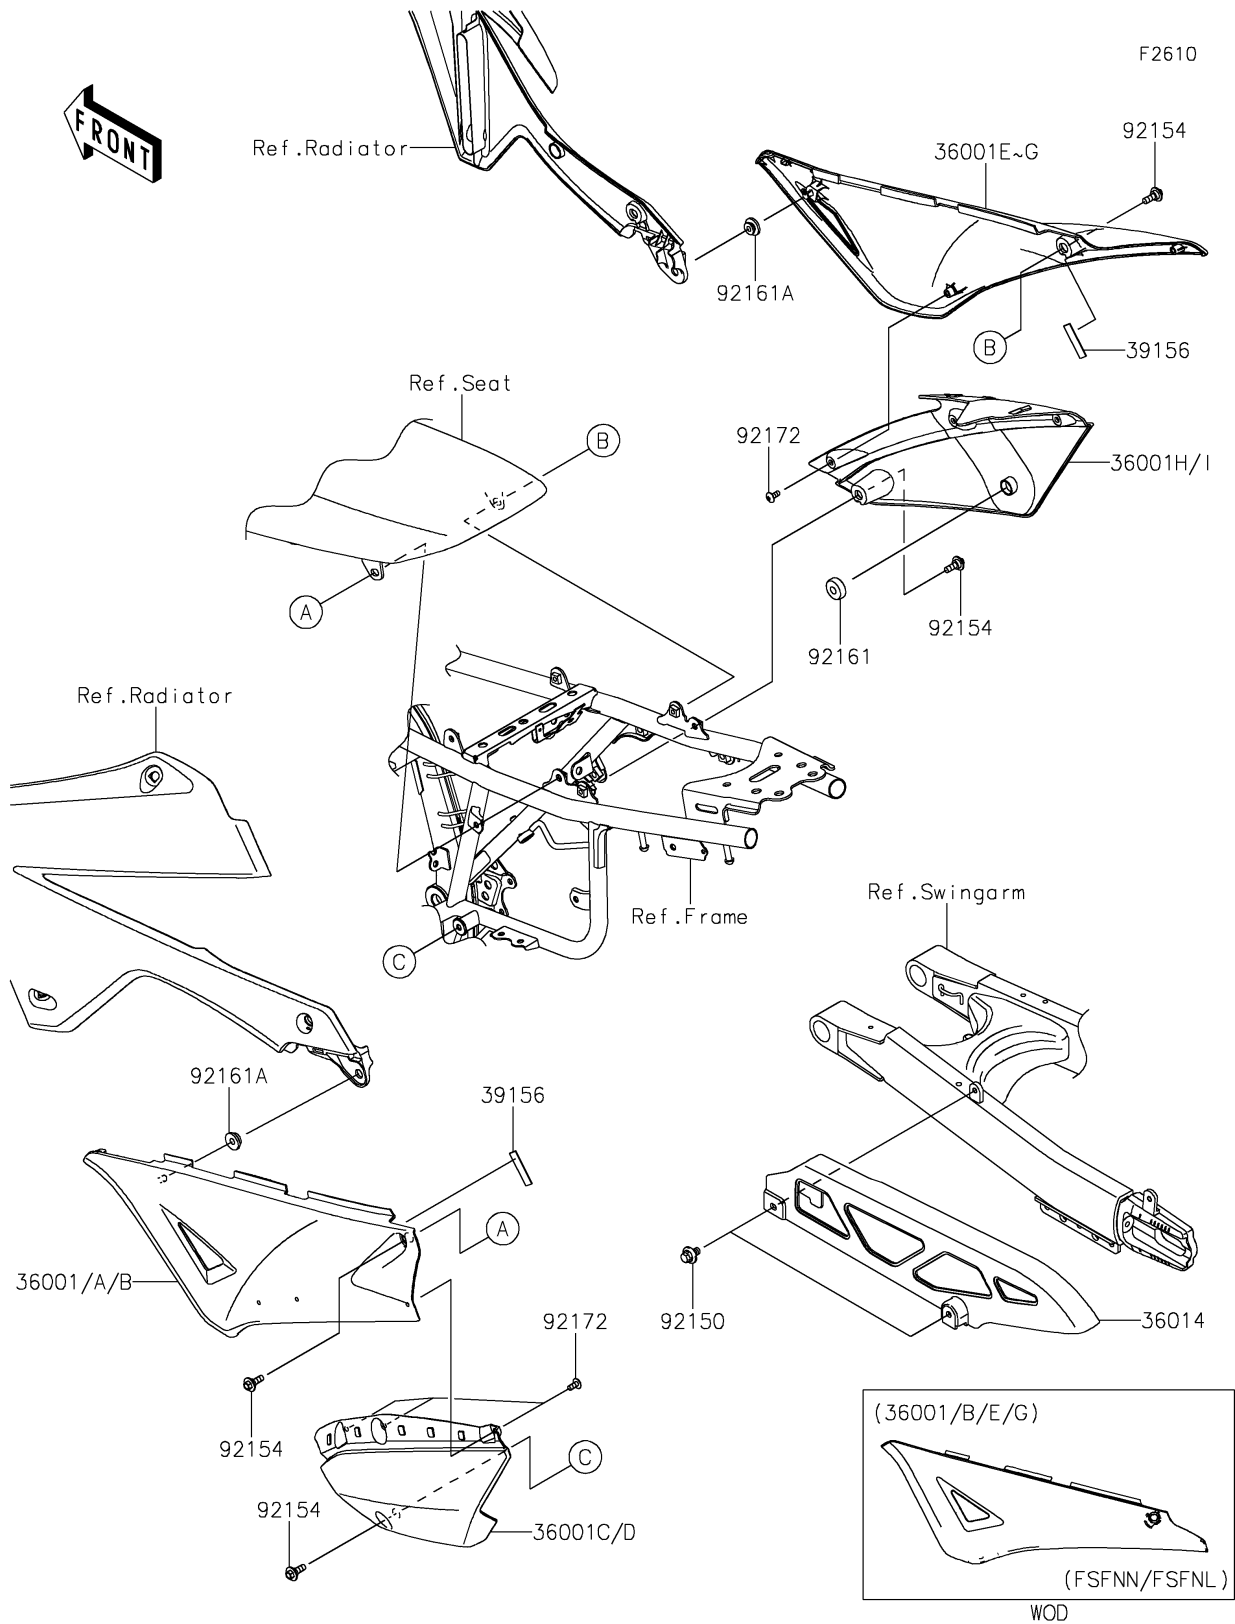

2025 KLX300 PARTS DIAGRAM

Side Covers/Chain Cover

2025 KLX300 PARTS LIST

Side Covers/Chain Cover

ITEM NAME	PART NUMBER	QUANTITY
COVER-SIDE,LH,UPP,L.GREEN (Ref # 36001)	36001-0743-290	1
COVER-SIDE,LH,UPP,B.GRAY (Ref # 36001B)	36001-0743-67A	1
COVER-SIDE,LH,LWR (Ref # 36001C)	36001-0744	1
COVER-SIDE,RH,UPP,L.GREEN (Ref # 36001E)	36001-0745-290	1
COVER-SIDE,RH,UPP,B.GRAY (Ref # 36001G)	36001-0745-67A	1
COVER-SIDE,RH,LWR (Ref # 36001H)	36001-0746	1
CASE-CHAIN (Ref # 36014)	36014-0050	1
PAD,12X40 (Ref # 39156)	39156-2323	2
BOLT,6X12 (Ref # 92150)	92150-1435	2
BOLT,6X14 (Ref # 92154)	92154-7137	4
DAMPER (Ref # 92161)	92161-0605	1
DAMPER (Ref # 92161A)	92161-1810	2
SCREW,5X12 (Ref # 92172)	92172-0821	6