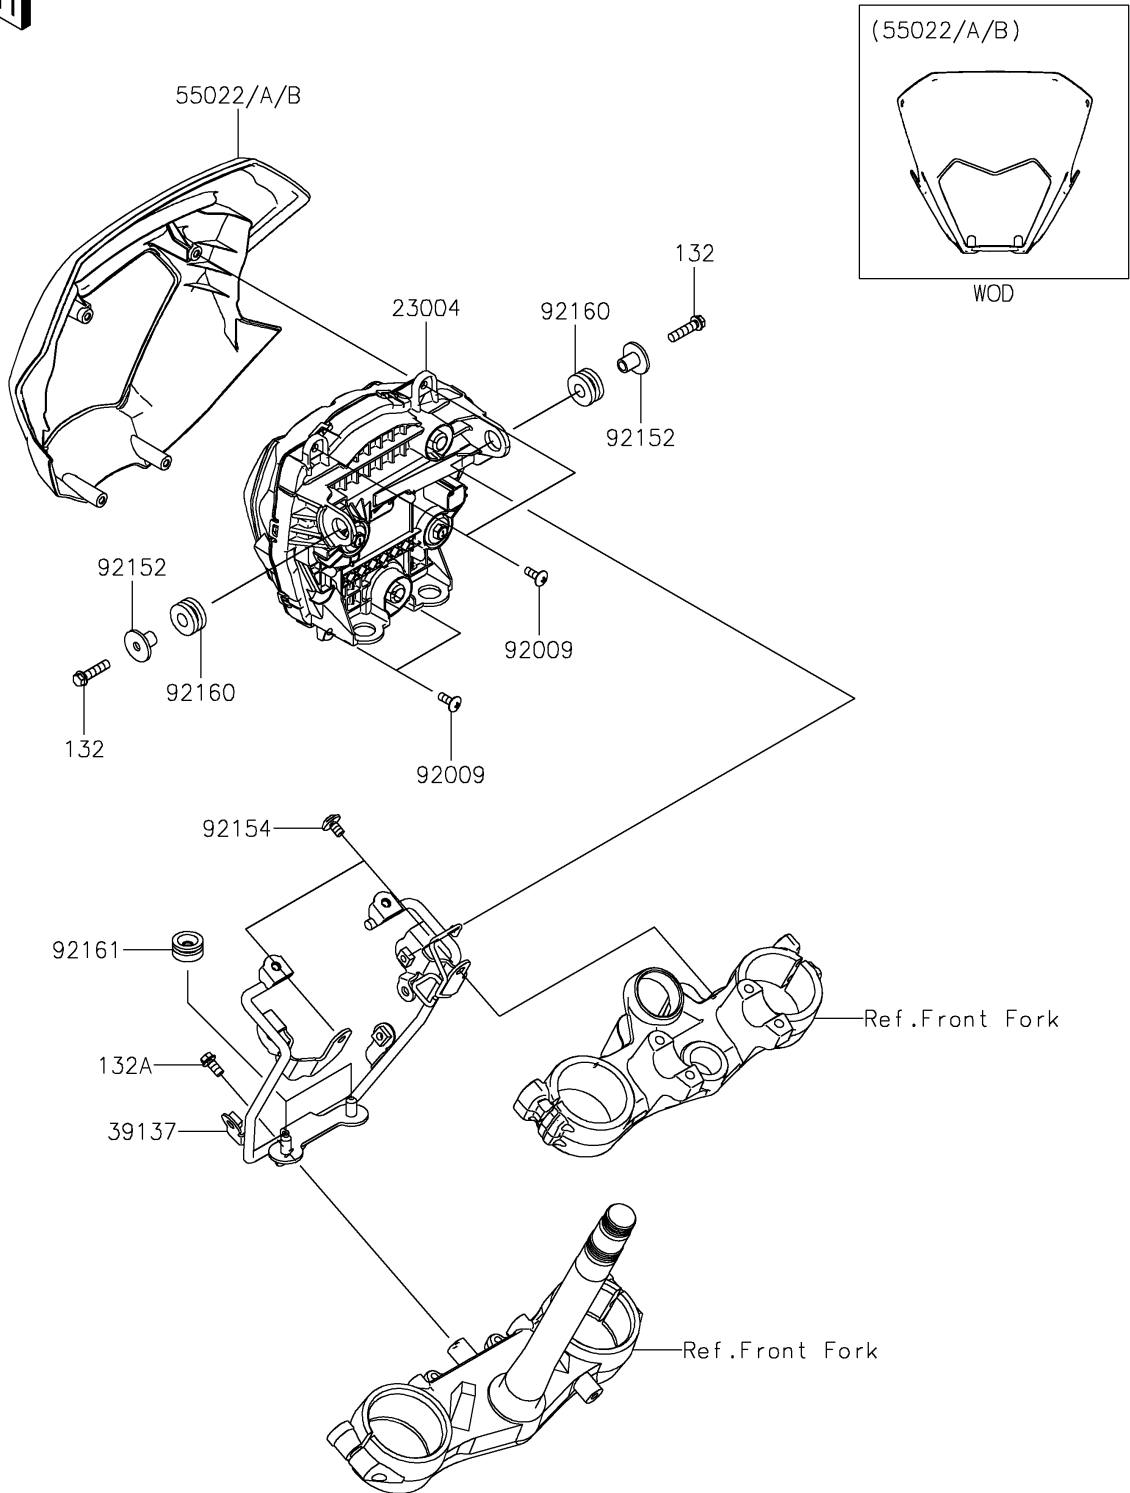

2024 KLX300 PARTS DIAGRAM

Headlight(s)

F2710

2024 KLX300 PARTS LIST

Headlight(s)

ITEM NAME	PART NUMBER	QUANTITY
LAMP-HEAD,LED (Ref # 23004)	23004-0431	1
STAY-COMP,HEAD LAMP (Ref # 39137)	39137-0740	1
COVER-HEAD LAMP,L.GREEN (Ref # 55022)	55022-0331-290	1
COVER-HEAD LAMP,B.GRAY (Ref # 55022A)	55022-0331-67A	1
COVER-HEAD LAMP,EBONY (Ref # 55022B)	55022-0331-68L	1
SCREW,TAPPING,5X14 (Ref # 92009)	92009-1197	4
COLLAR,6.8X10X15.3 (Ref # 92152)	92152-1574	2
BOLT,SOCKET,6X10 (Ref # 92154)	92154-4298	2
DAMPER (Ref # 92160)	92160-1162	2
DAMPER (Ref # 92161)	92161-0537	2
BOLT-FLANGED-SMALL,6X25 (Ref # 132)	132BA0625	2
BOLT-FLANGED-SMALL,6X12 (Ref # 132A)	132BB0612	1